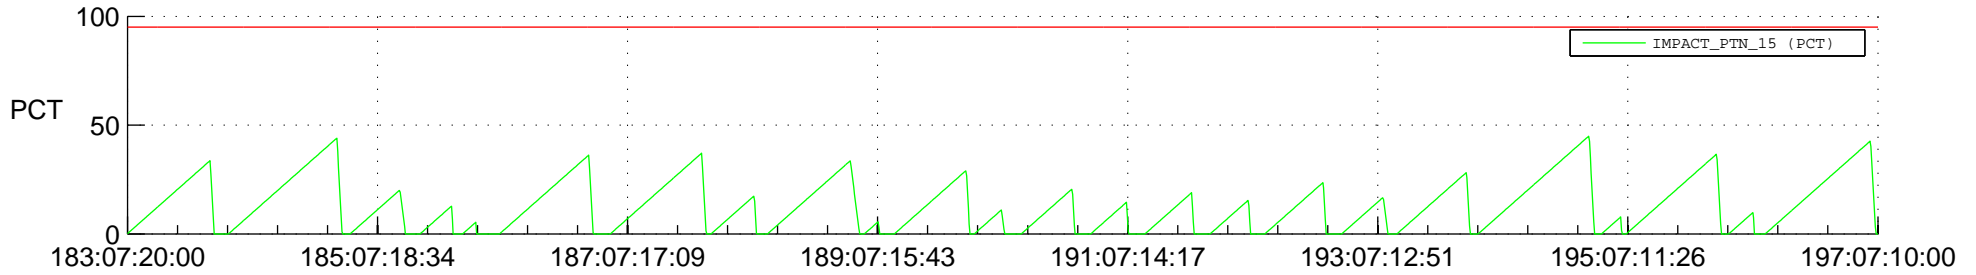

IMPACT_Percent_Full_Prediction