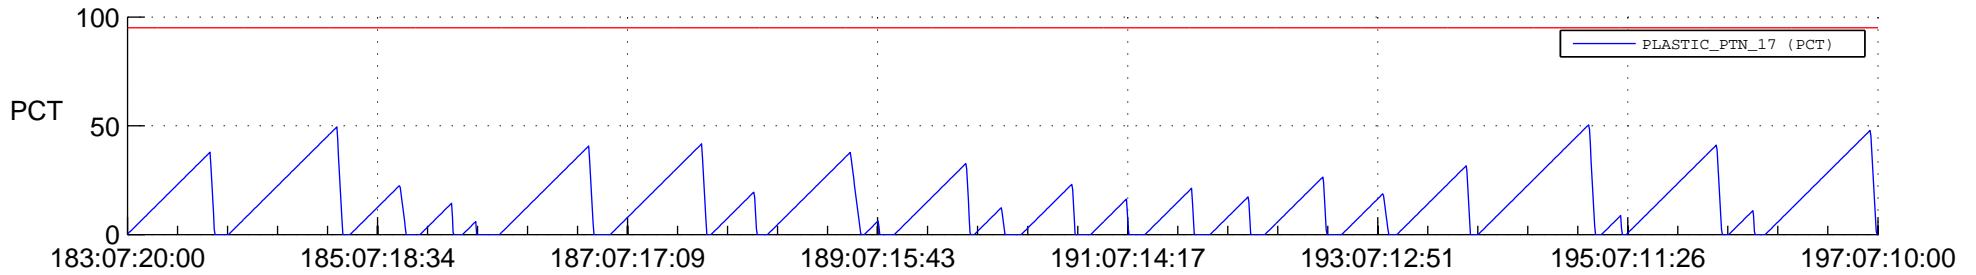

PLASTIC_Percent_Full_Prediction