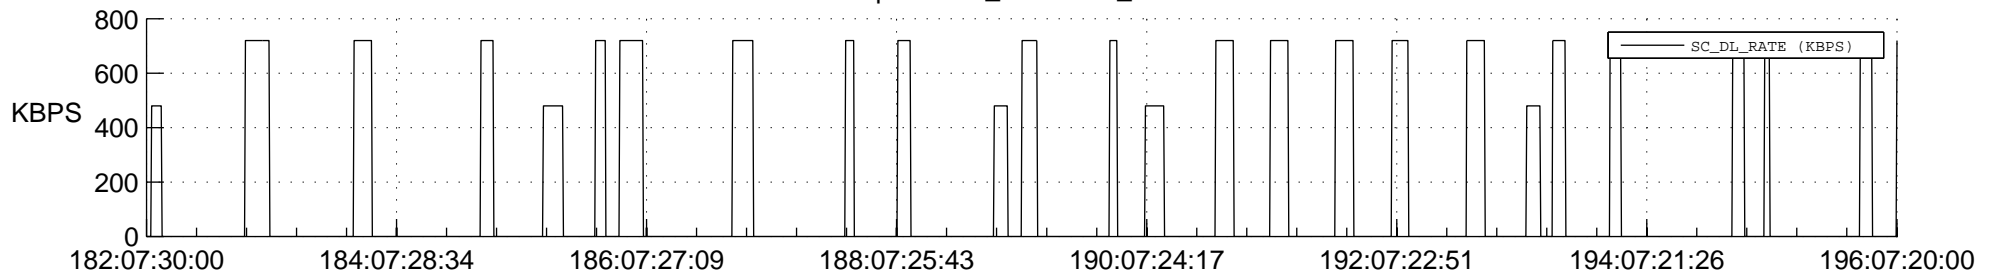

## Spacecraft\_DownLink\_Rate

Ground Time (2021:182:07:30:00.000 -2021:196:07:20:00.000)