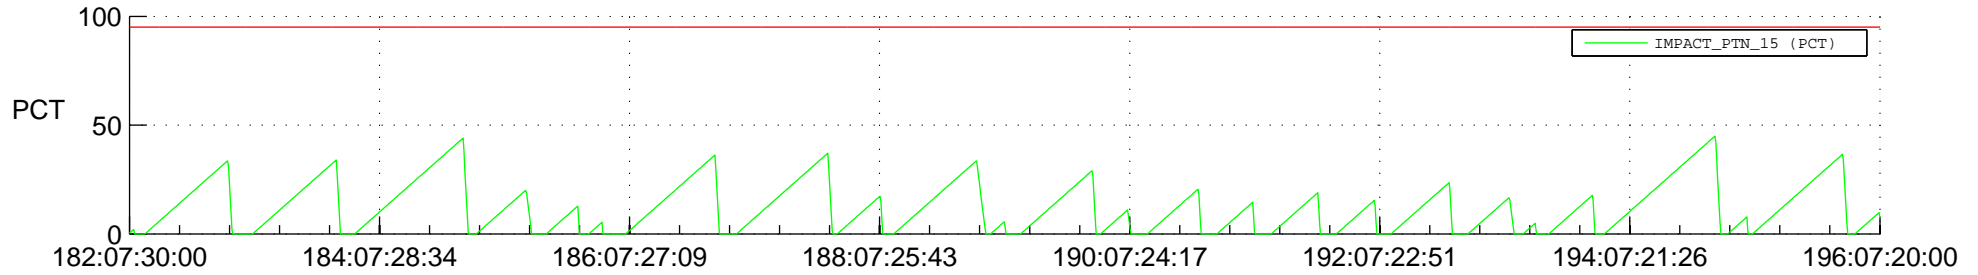

IMPACT_Percent_Full_Prediction