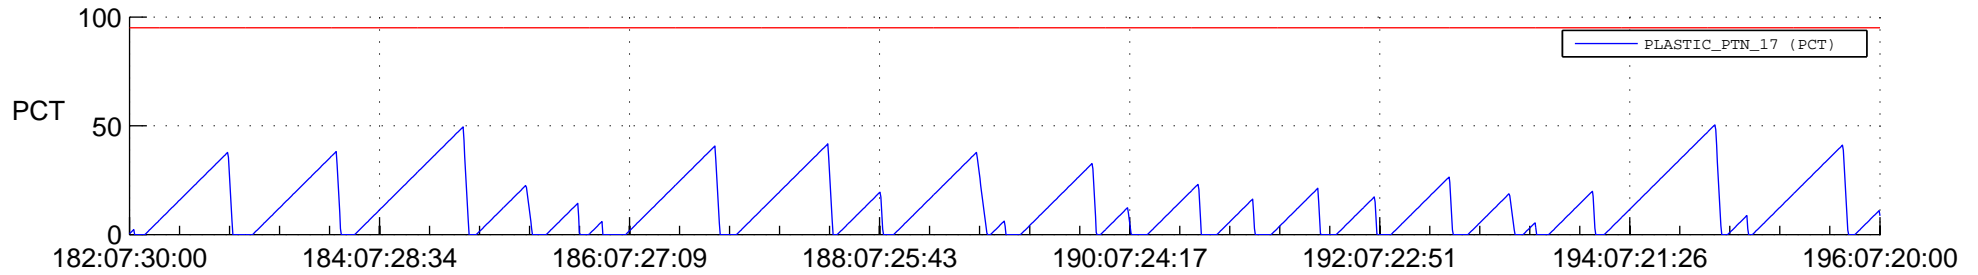

## SWAVES\_Percent\_Full\_Prediction

## Spacecraft\_DownLink\_Rate

Ground Time (2021:182:07:30:00.000 -2021:196:07:20:00.000)