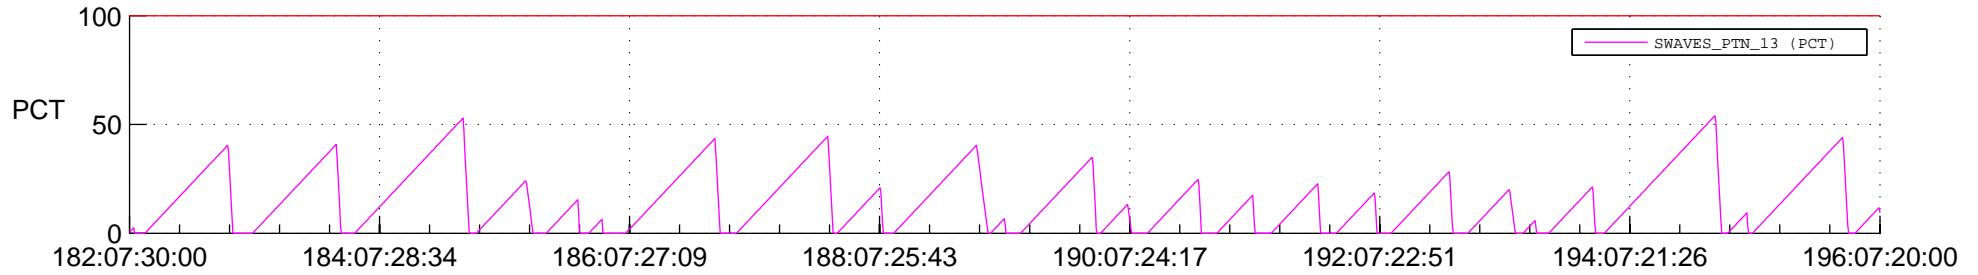

## SWAVES\_Percent\_Full\_Prediction

## Spacecraft\_DownLink\_Rate

Ground Time (2021:182:07:30:00.000 -2021:196:07:20:00.000)