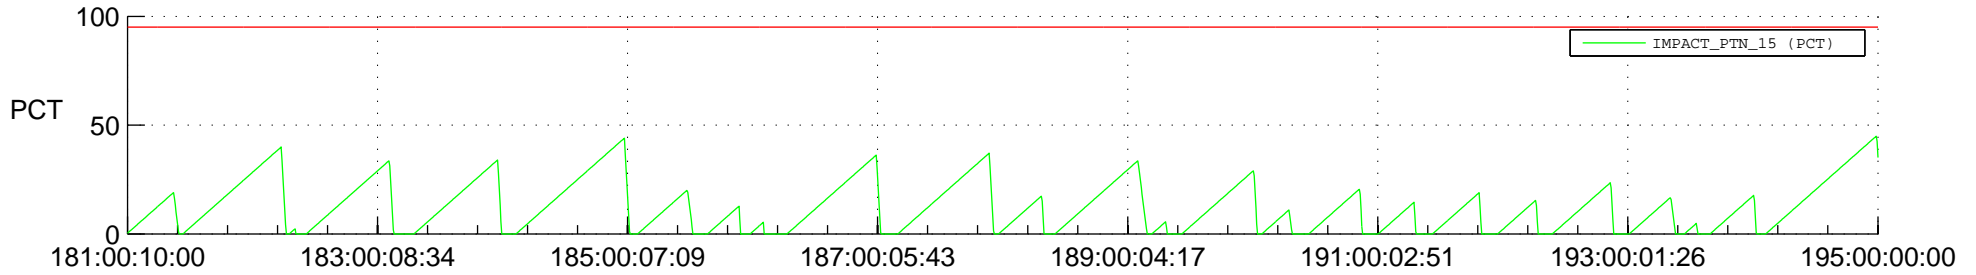

IMPACT_Percent_Full_Prediction