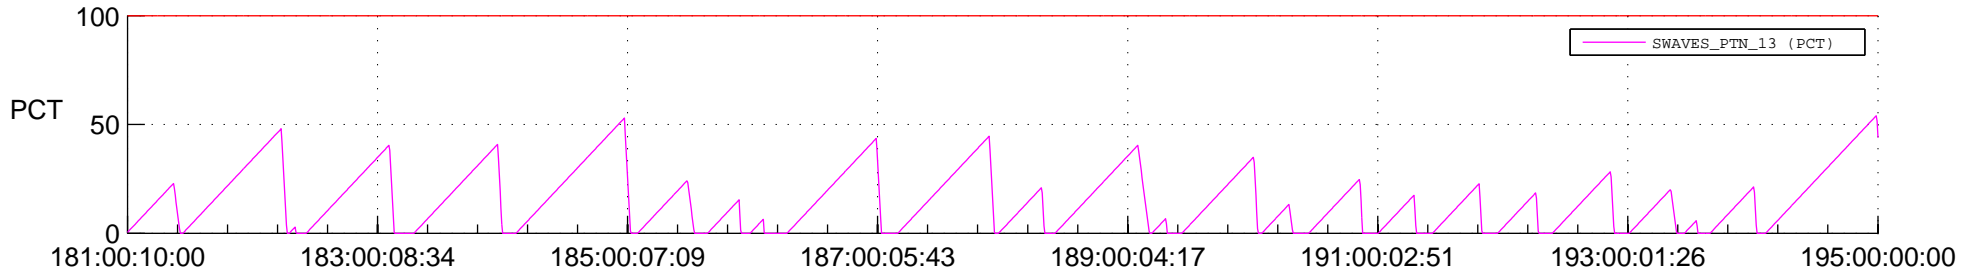

## SWAVES\_Percent\_Full\_Prediction

## Spacecraft\_DownLink\_Rate

Ground Time (2021:181:00:10:00.000 -2021:195:00:00:00.000)