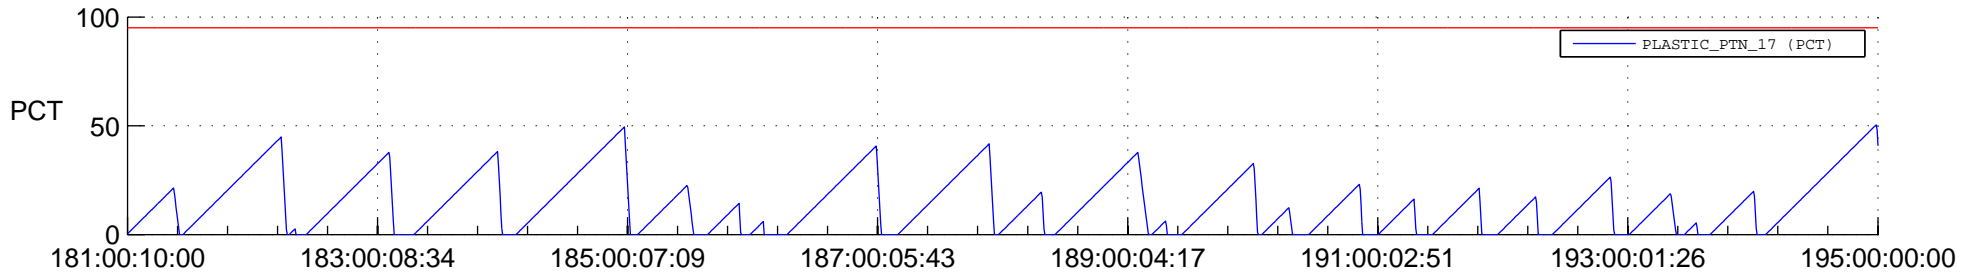

# STEREO AHEAD SSR PCT Full Prediction

## SWAVES\_Percent\_Full\_Prediction

## Spacecraft\_DownLink\_Rate

Ground Time (2021:181:00:10:00.000 -2021:195:00:00:00.000)