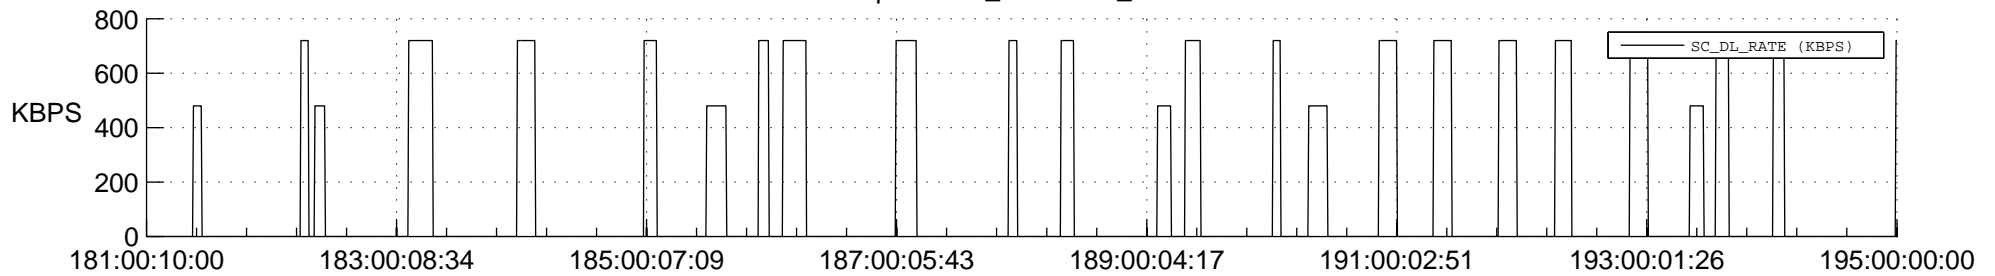

## Spacecraft\_DownLink\_Rate

Ground Time (2021:181:00:10:00.000 -2021:195:00:00:00.000)