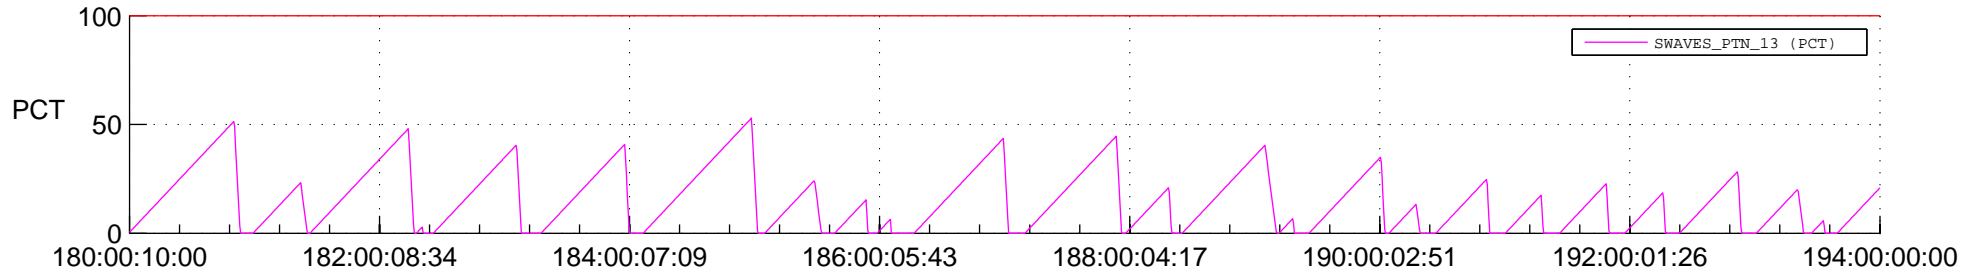

STEREO AHEAD SSR PCT Full Prediction

SWAVES_Percent_Full_Prediction

IMPACT_Percent_Full_Prediction

PLASTIC_Percent_Full_Prediction

Spacecraft_DownLink_Rate