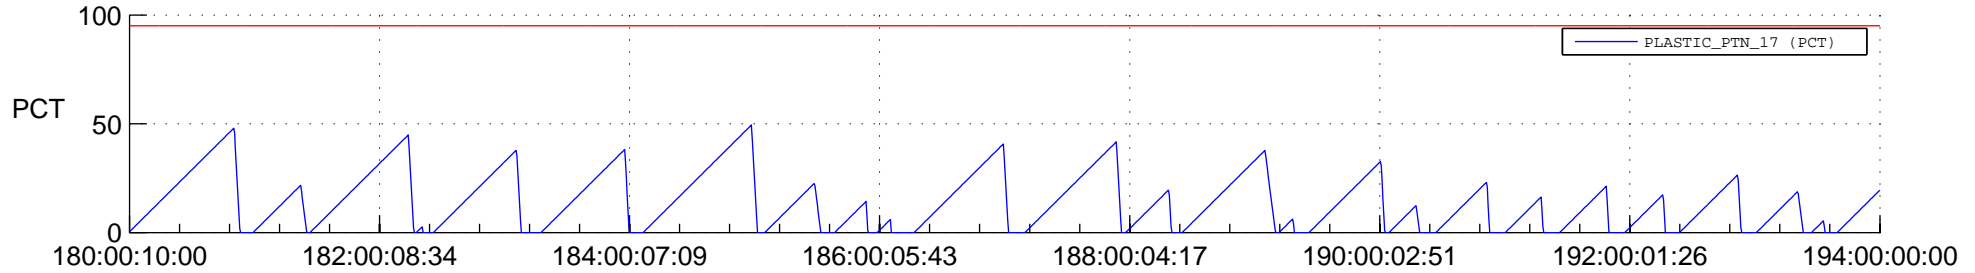

STEREO AHEAD SSR PCT Full Prediction

SWAVES_Percent_Full_Prediction

IMPACT_Percent_Full_Prediction

PLASTIC_Percent_Full_Prediction

Spacecraft_DownLink_Rate