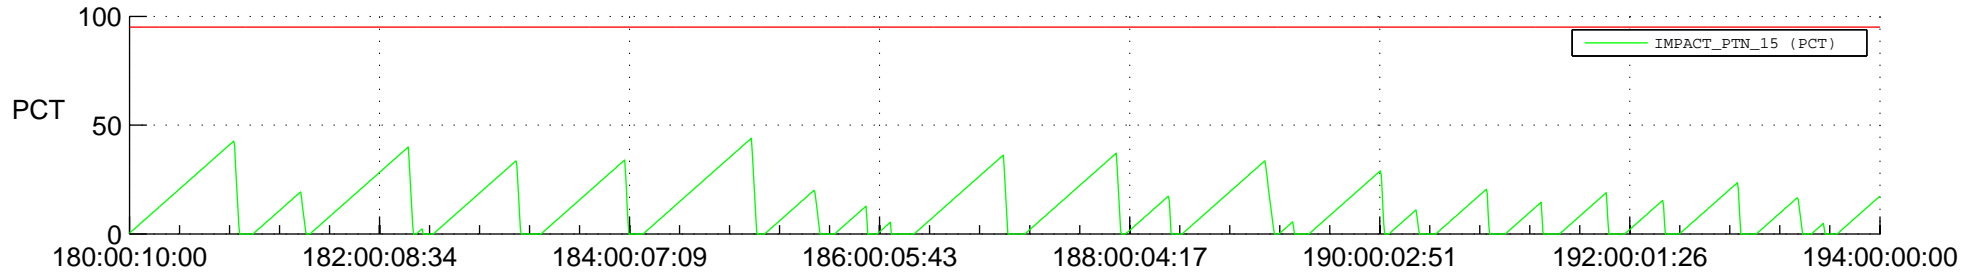

STEREO AHEAD SSR PCT Full Prediction

SWAVES_Percent_Full_Prediction

IMPACT_Percent_Full_Prediction

PLASTIC_Percent_Full_Prediction

Spacecraft_DownLink_Rate