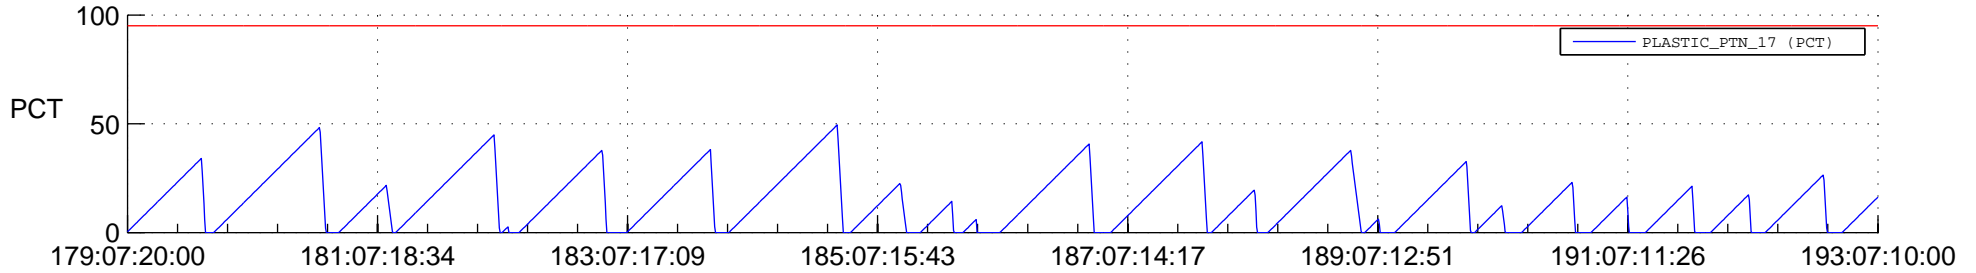

# STEREO AHEAD SSR PCT Full Prediction

## SWAVES\_Percent\_Full\_Prediction

## Spacecraft\_DownLink\_Rate

Ground Time (2021:179:07:20:00.000 -2021:193:07:10:00.000)