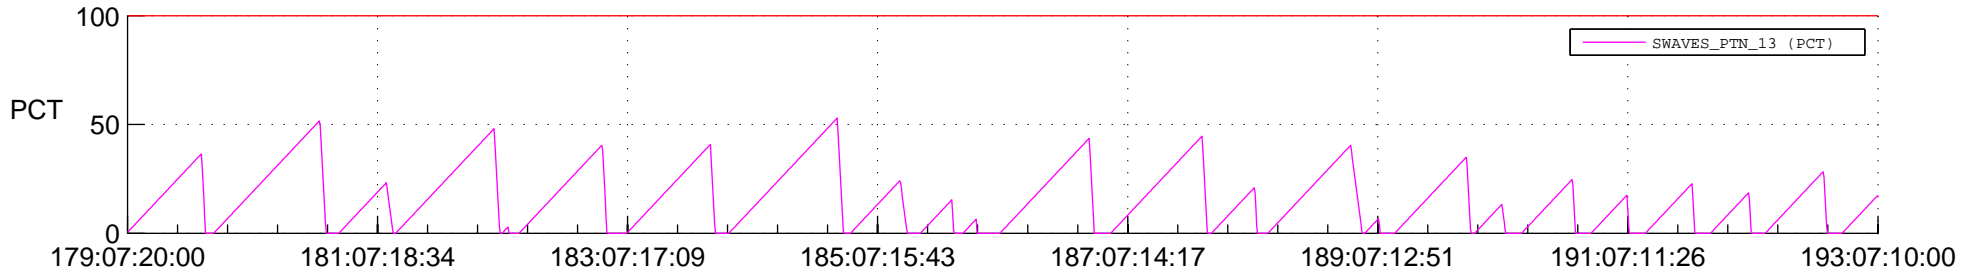

## SWAVES\_Percent\_Full\_Prediction

## Spacecraft\_DownLink\_Rate

Ground Time (2021:179:07:20:00.000 -2021:193:07:10:00.000)