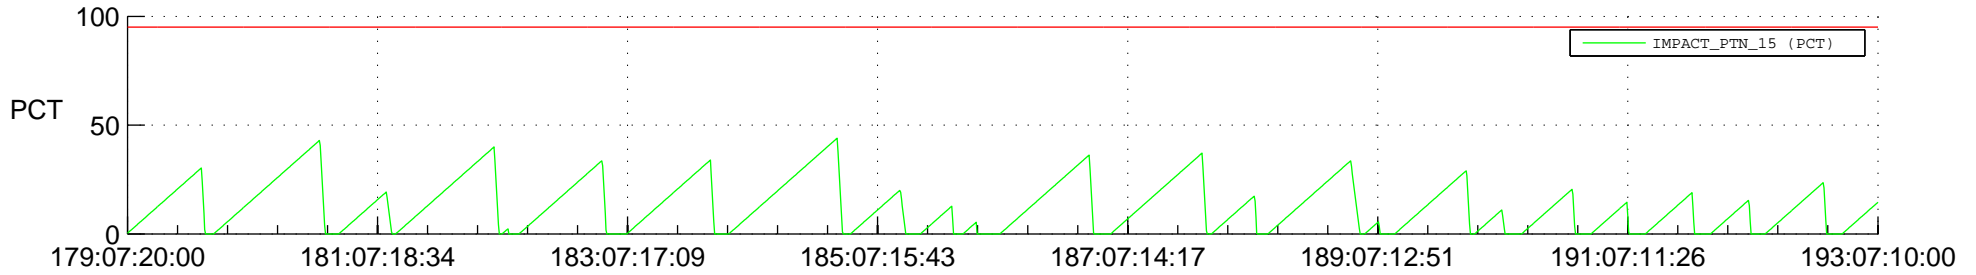

IMPACT_Percent_Full_Prediction