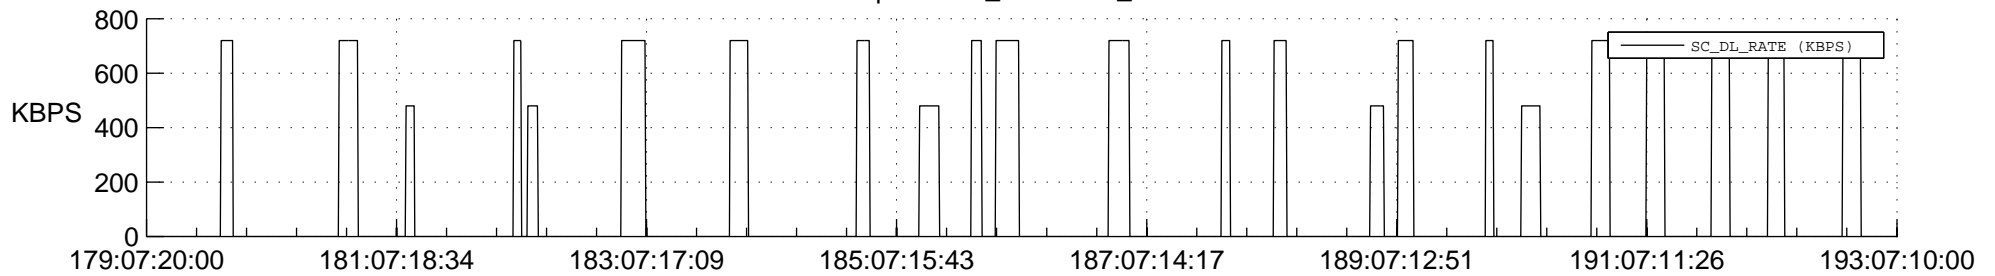

## Spacecraft\_DownLink\_Rate

Ground Time (2021:179:07:20:00.000 -2021:193:07:10:00.000)