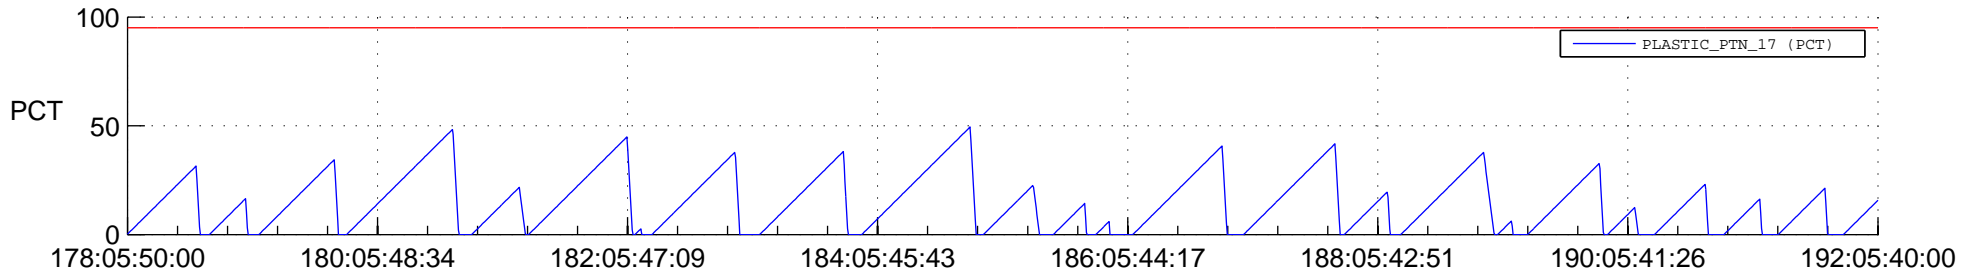

STEREO AHEAD SSR PCT Full Prediction

SWAVES_Percent_Full_Prediction

IMPACT_Percent_Full_Prediction

PLASTIC_Percent_Full_Prediction

Spacecraft_DownLink_Rate