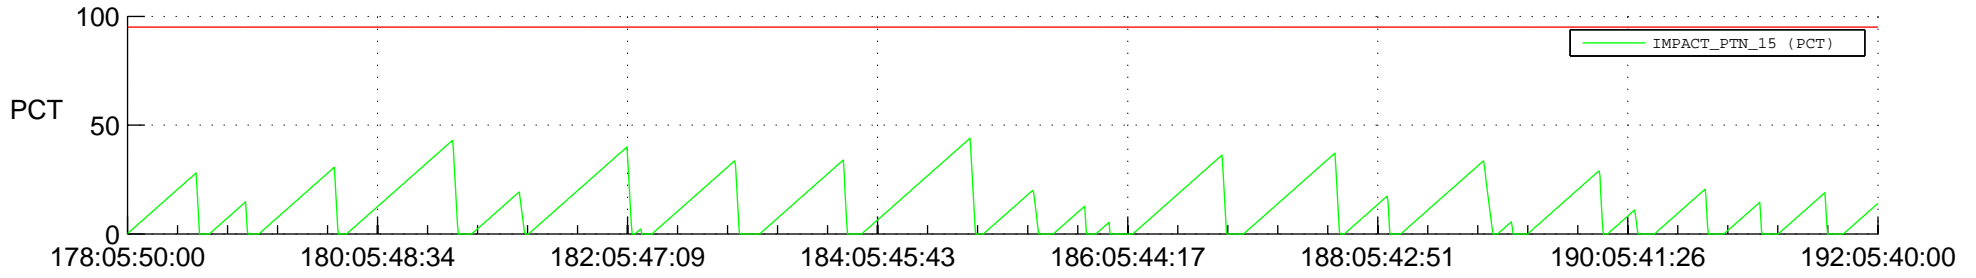

STEREO AHEAD SSR PCT Full Prediction

SWAVES_Percent_Full_Prediction

IMPACT_Percent_Full_Prediction

PLASTIC_Percent_Full_Prediction

Spacecraft_DownLink_Rate