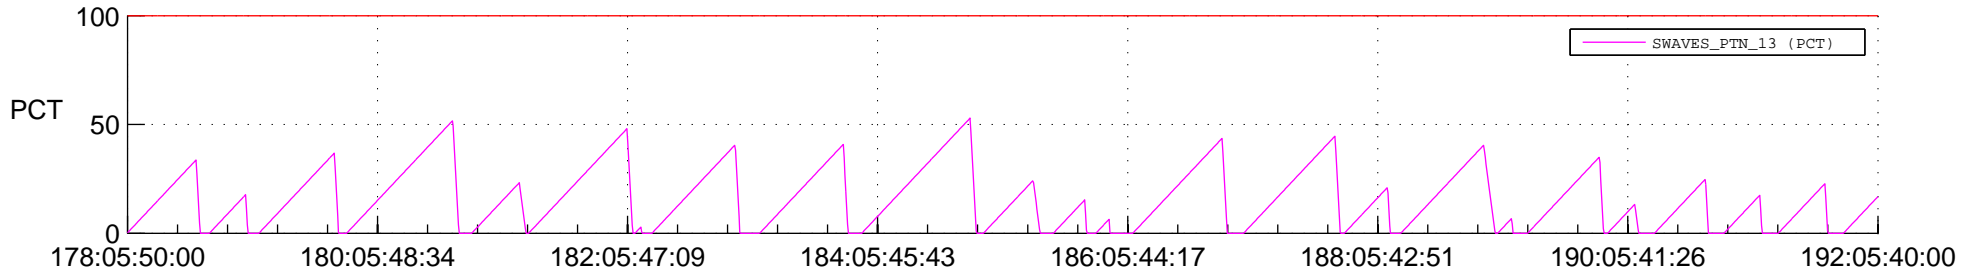

STEREO AHEAD SSR PCT Full Prediction

SWAVES_Percent_Full_Prediction

IMPACT_Percent_Full_Prediction

PLASTIC_Percent_Full_Prediction

Spacecraft_DownLink_Rate