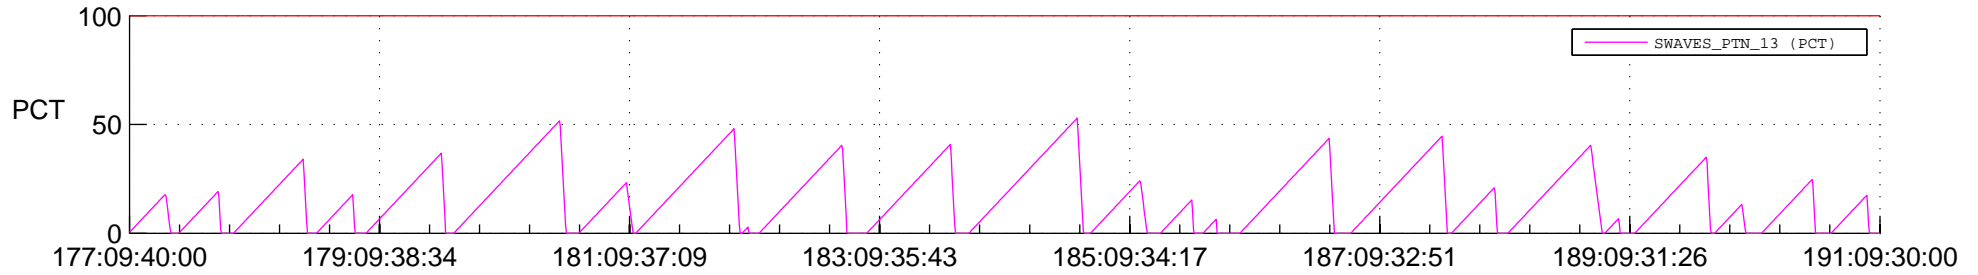

## SWAVES\_Percent\_Full\_Prediction

## Spacecraft\_DownLink\_Rate

Ground Time (2021:177:09:40:00.000 -2021:191:09:30:00.000)