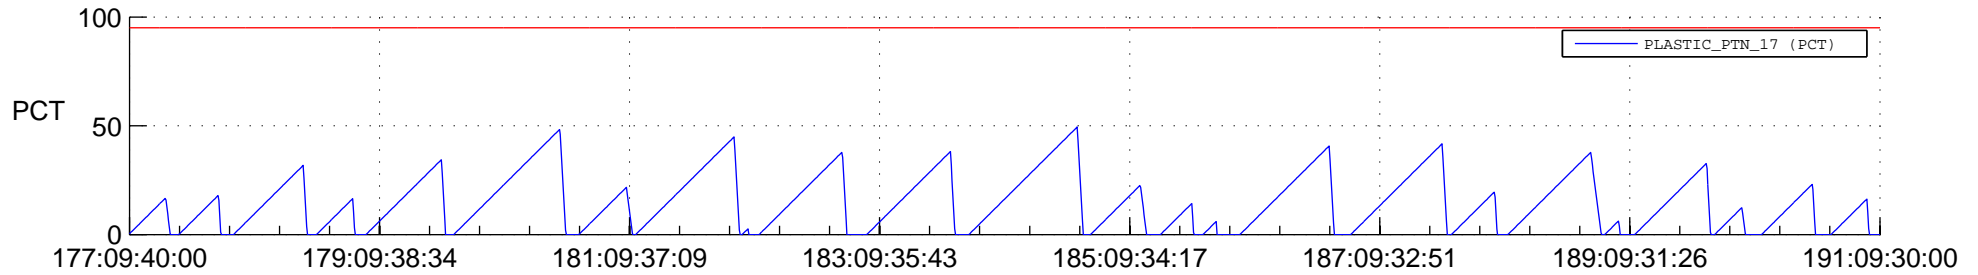

## SWAVES\_Percent\_Full\_Prediction

## Spacecraft\_DownLink\_Rate

Ground Time (2021:177:09:40:00.000 -2021:191:09:30:00.000)