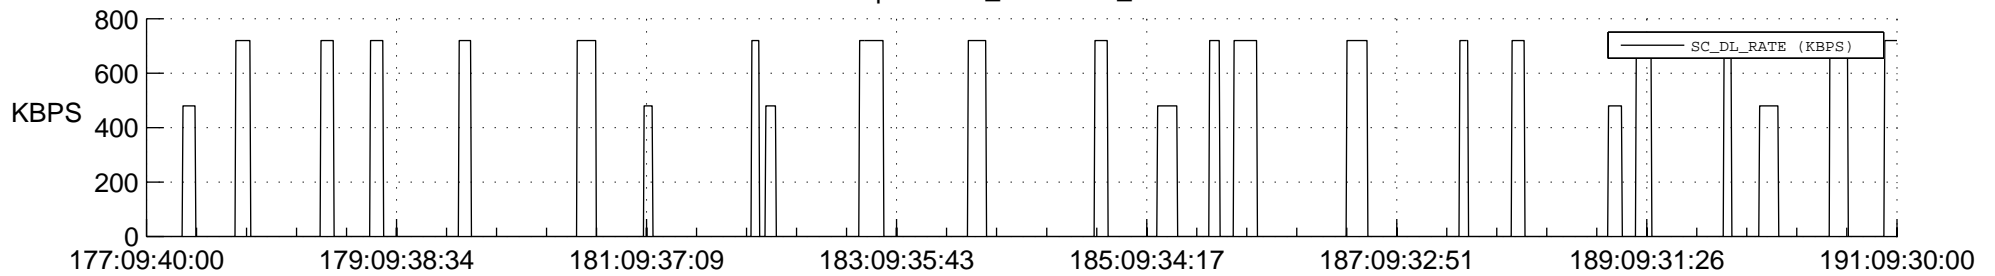

## Spacecraft\_DownLink\_Rate

Ground Time (2021:177:09:40:00.000 -2021:191:09:30:00.000)