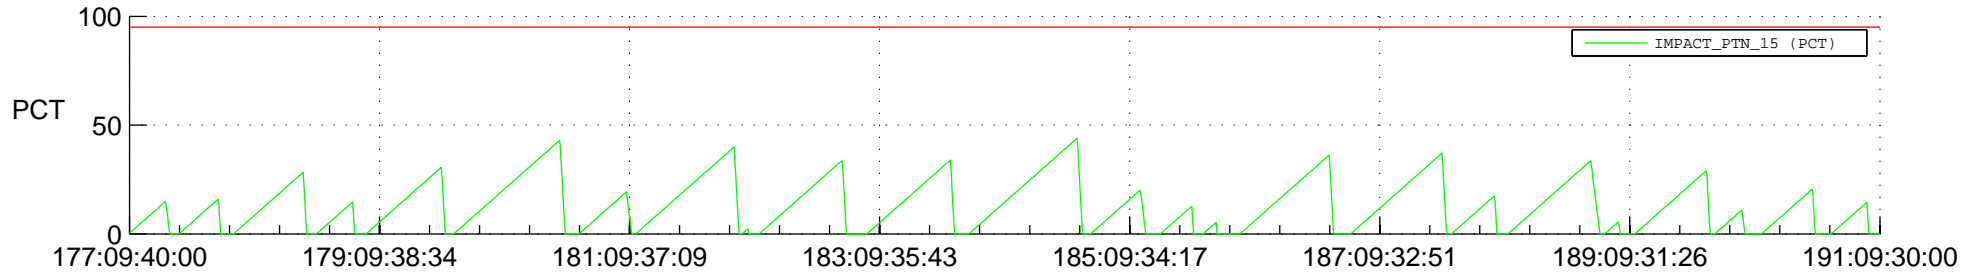

IMPACT_Percent_Full_Prediction