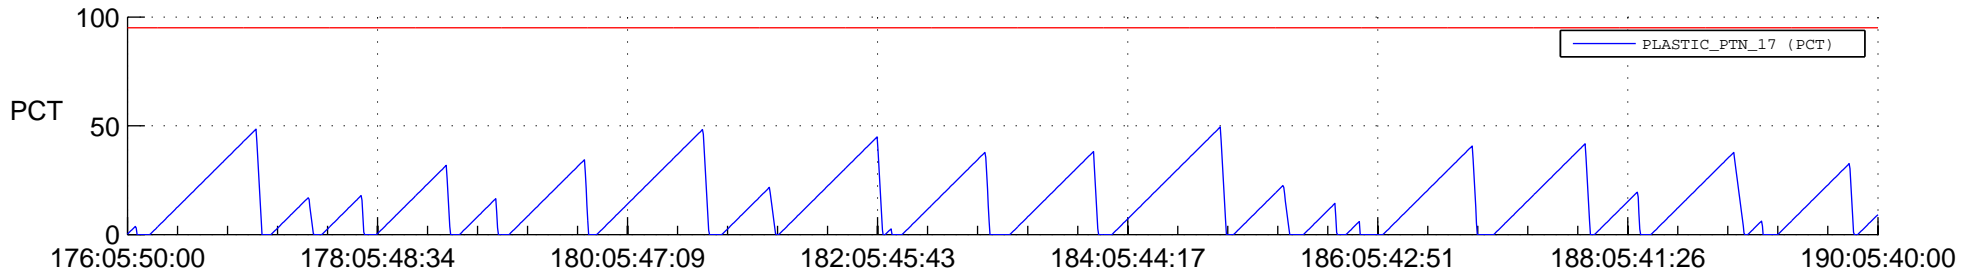

STEREO AHEAD SSR PCT Full Prediction

SWAVES_Percent_Full_Prediction

IMPACT_Percent_Full_Prediction

PLASTIC_Percent_Full_Prediction

Spacecraft_DownLink_Rate

Ground Time (2021:176:05:50:00.000 -2021:190:05:40:00.000)