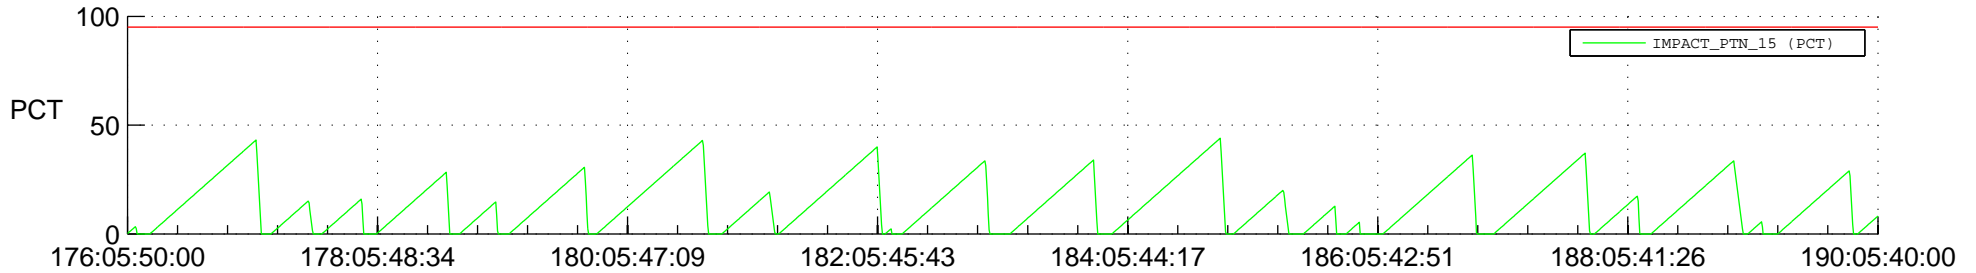

STEREO AHEAD SSR PCT Full Prediction

SWAVES_Percent_Full_Prediction

IMPACT_Percent_Full_Prediction

PLASTIC_Percent_Full_Prediction

Spacecraft_DownLink_Rate

Ground Time (2021:176:05:50:00.000 -2021:190:05:40:00.000)