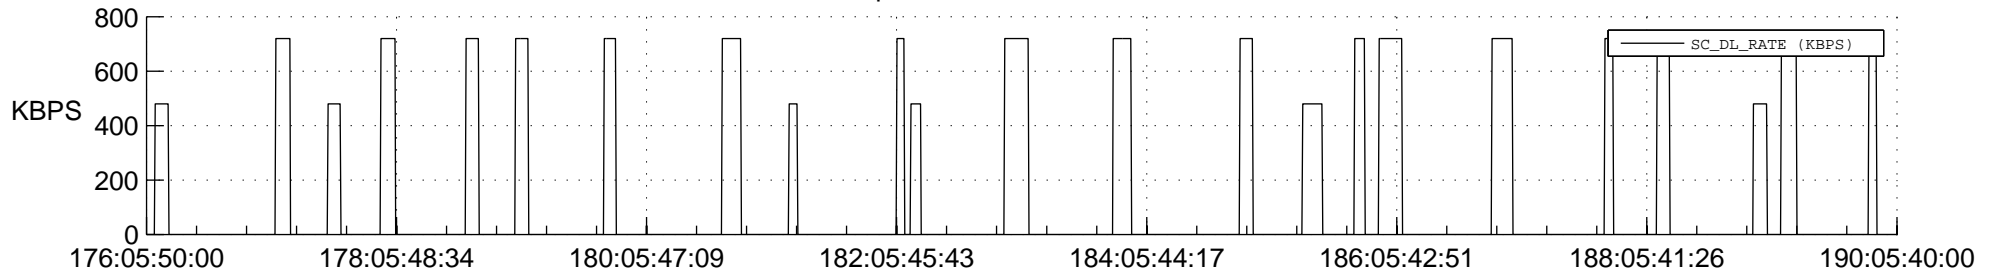

STEREO AHEAD SSR PCT Full Prediction

SWAVES_Percent_Full_Prediction

IMPACT_Percent_Full_Prediction

PLASTIC_Percent_Full_Prediction

Spacecraft_DownLink_Rate

Ground Time (2021:176:05:50:00.000 -2021:190:05:40:00.000)