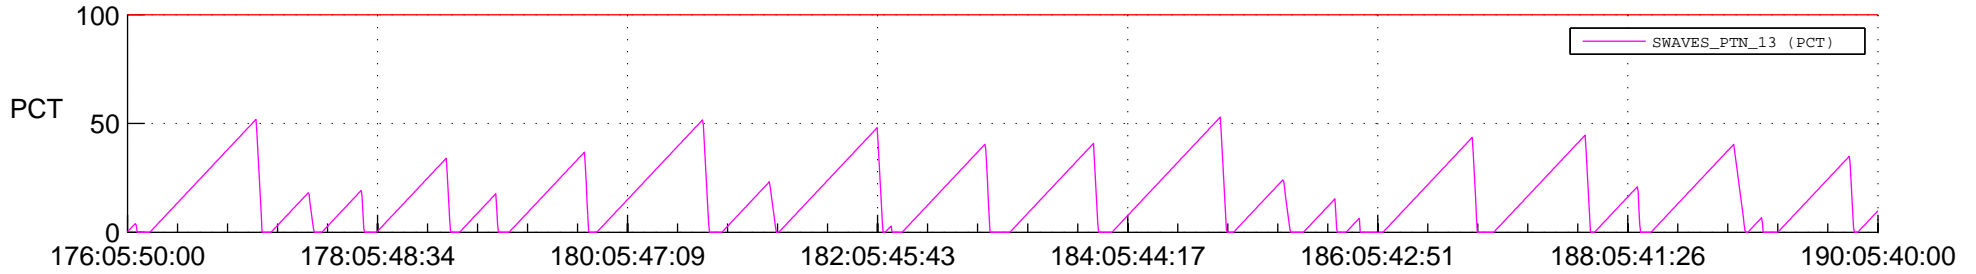

STEREO AHEAD SSR PCT Full Prediction

SWAVES_Percent_Full_Prediction

IMPACT_Percent_Full_Prediction

PLASTIC_Percent_Full_Prediction

Spacecraft_DownLink_Rate

Ground Time (2021:176:05:50:00.000 -2021:190:05:40:00.000)