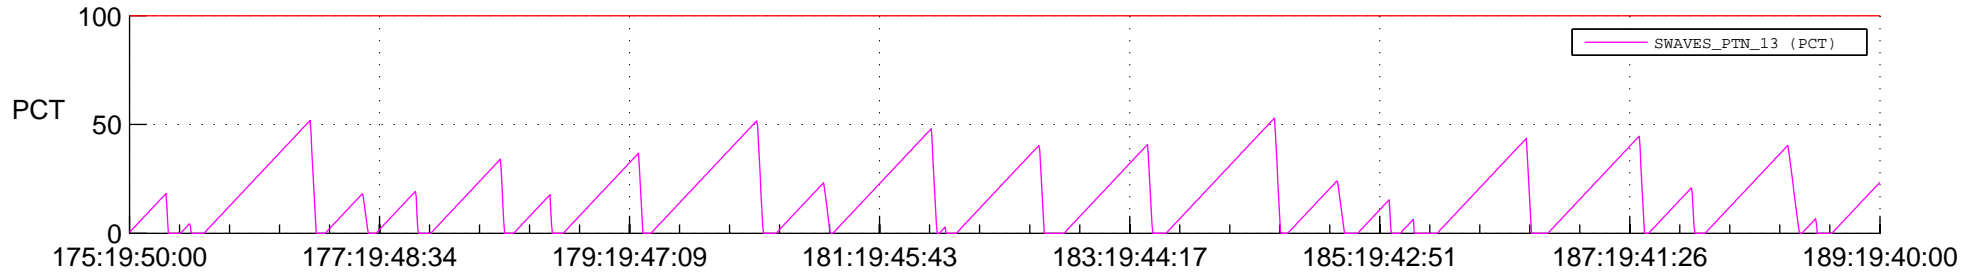

STEREO AHEAD SSR PCT Full Prediction

SWAVES_Percent_Full_Prediction

IMPACT_Percent_Full_Prediction

PLASTIC_Percent_Full_Prediction

Spacecraft_DownLink_Rate