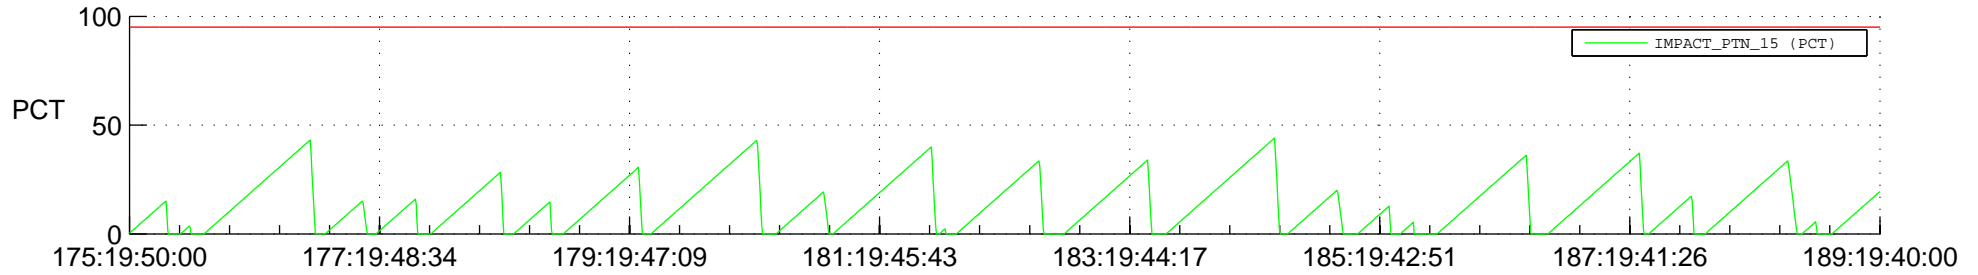

STEREO AHEAD SSR PCT Full Prediction

SWAVES_Percent_Full_Prediction

IMPACT_Percent_Full_Prediction

PLASTIC_Percent_Full_Prediction

Spacecraft_DownLink_Rate