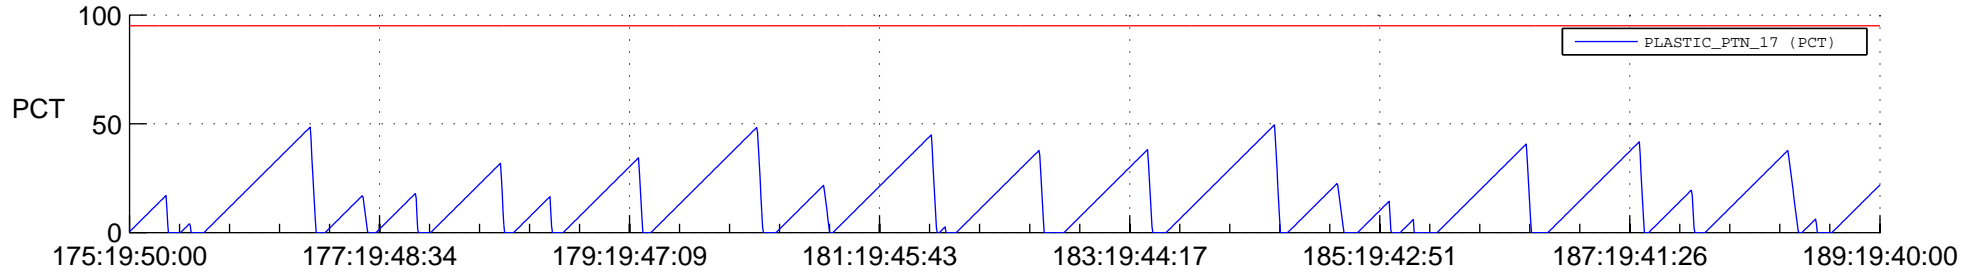

STEREO AHEAD SSR PCT Full Prediction

SWAVES_Percent_Full_Prediction

IMPACT_Percent_Full_Prediction

PLASTIC_Percent_Full_Prediction

Spacecraft_DownLink_Rate