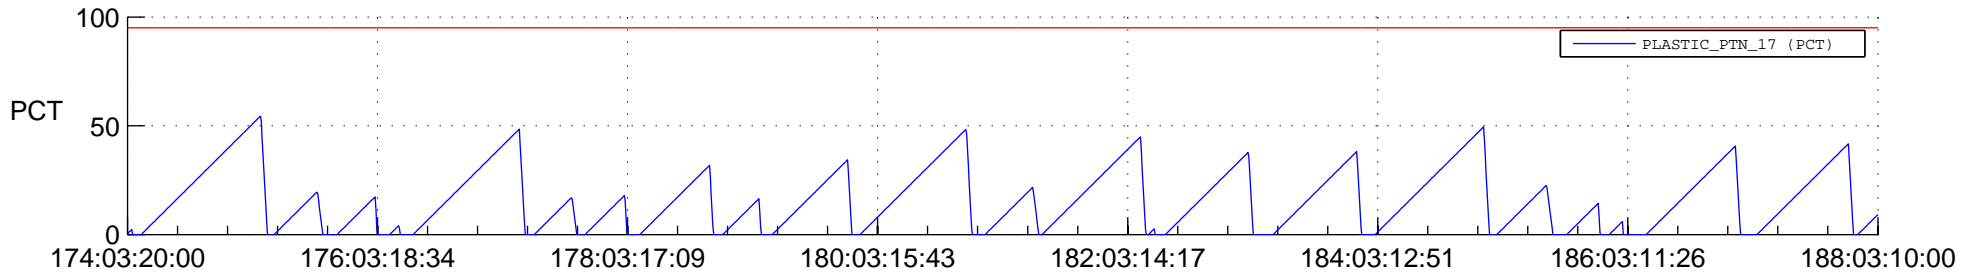

## SWAVES\_Percent\_Full\_Prediction

## Spacecraft\_DownLink\_Rate

Ground Time (2021:174:03:20:00.000 -2021:188:03:10:00.000)