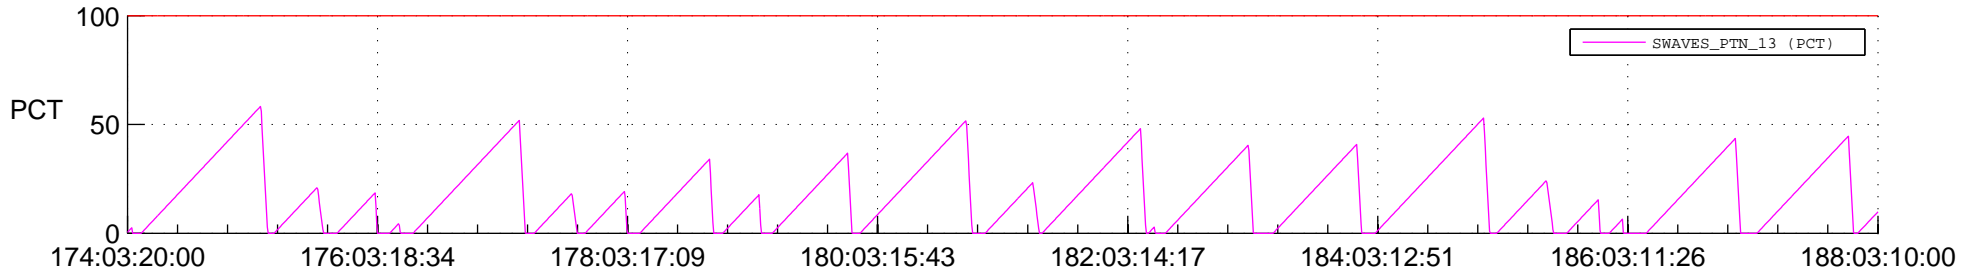

## SWAVES\_Percent\_Full\_Prediction

## Spacecraft\_DownLink\_Rate

Ground Time (2021:174:03:20:00.000 -2021:188:03:10:00.000)