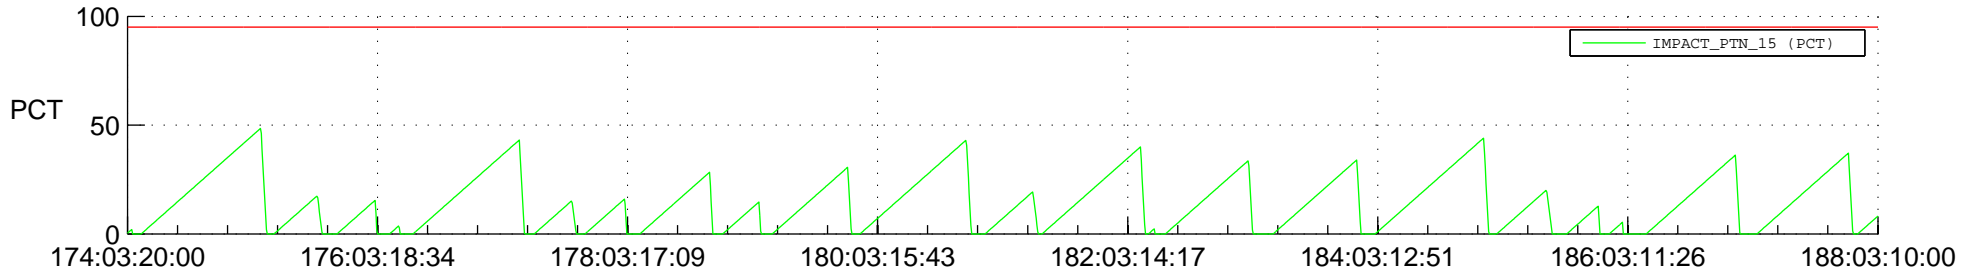

IMPACT_Percent_Full_Prediction