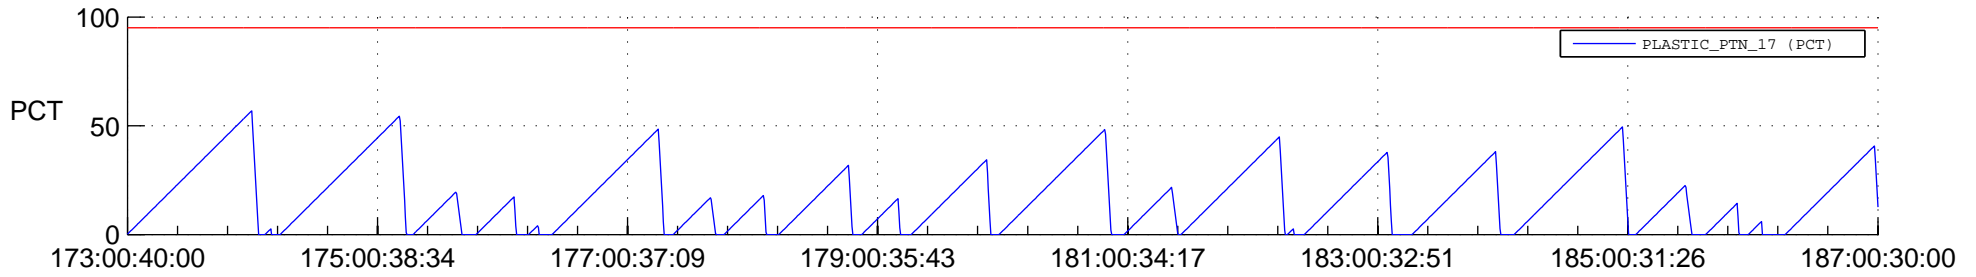

## SWAVES\_Percent\_Full\_Prediction

## Spacecraft\_DownLink\_Rate

Ground Time (2021:173:00:40:00.000 -2021:187:00:30:00.000)