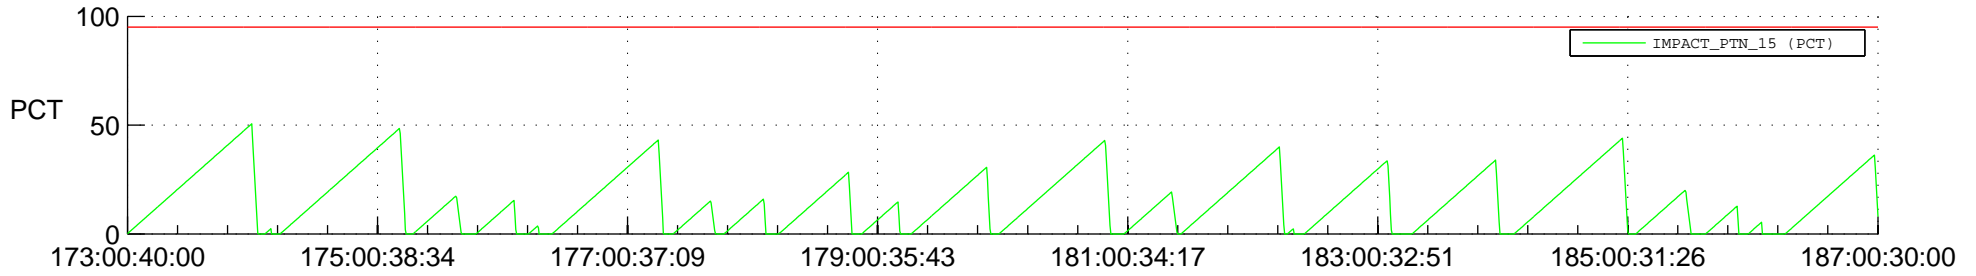

IMPACT_Percent_Full_Prediction