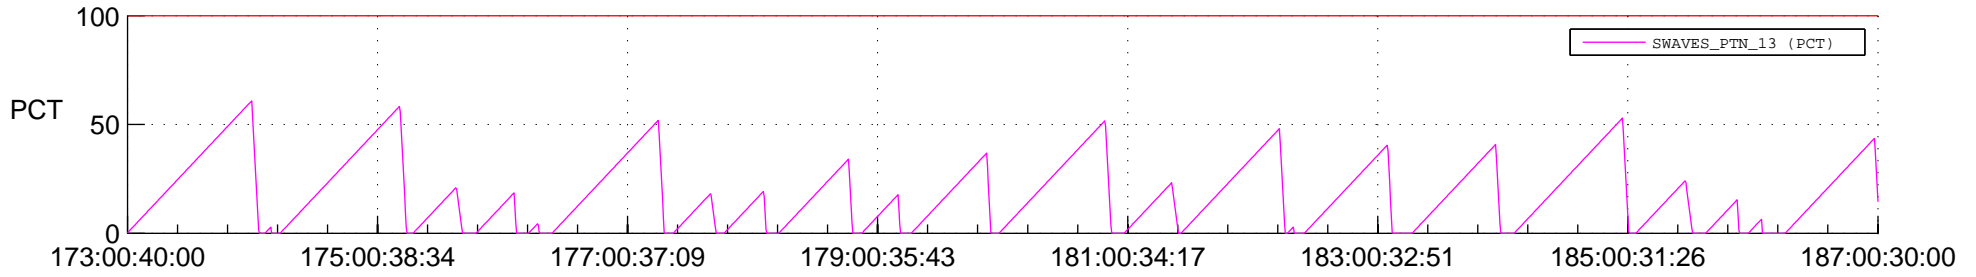

## SWAVES\_Percent\_Full\_Prediction

## Spacecraft\_DownLink\_Rate

Ground Time (2021:173:00:40:00.000 -2021:187:00:30:00.000)