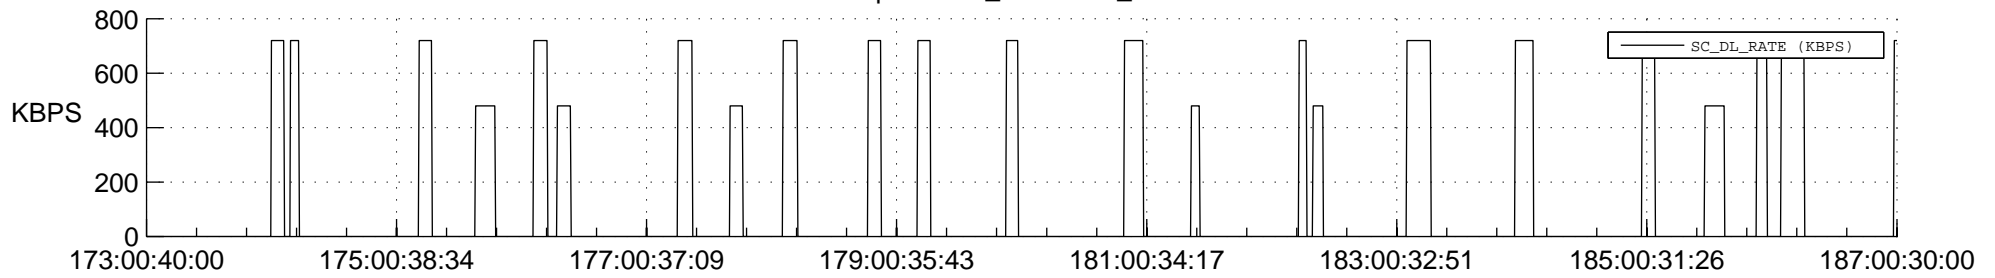

## Spacecraft\_DownLink\_Rate

Ground Time (2021:173:00:40:00.000 -2021:187:00:30:00.000)