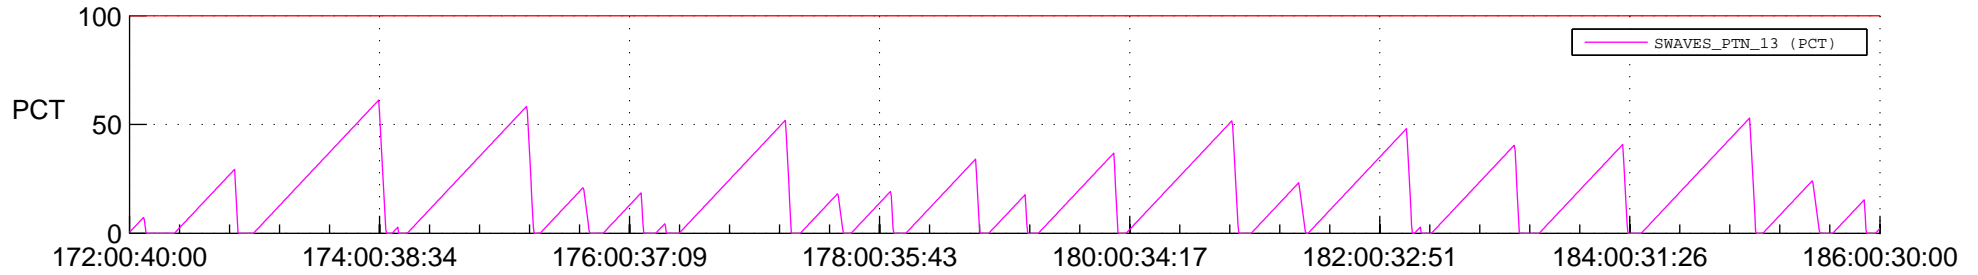

STEREO AHEAD SSR PCT Full Prediction

SWAVES_Percent_Full_Prediction

IMPACT_Percent_Full_Prediction

PLASTIC_Percent_Full_Prediction

Spacecraft_DownLink_Rate

Ground Time (2021:172:00:40:00.000 -2021:186:00:30:00.000)