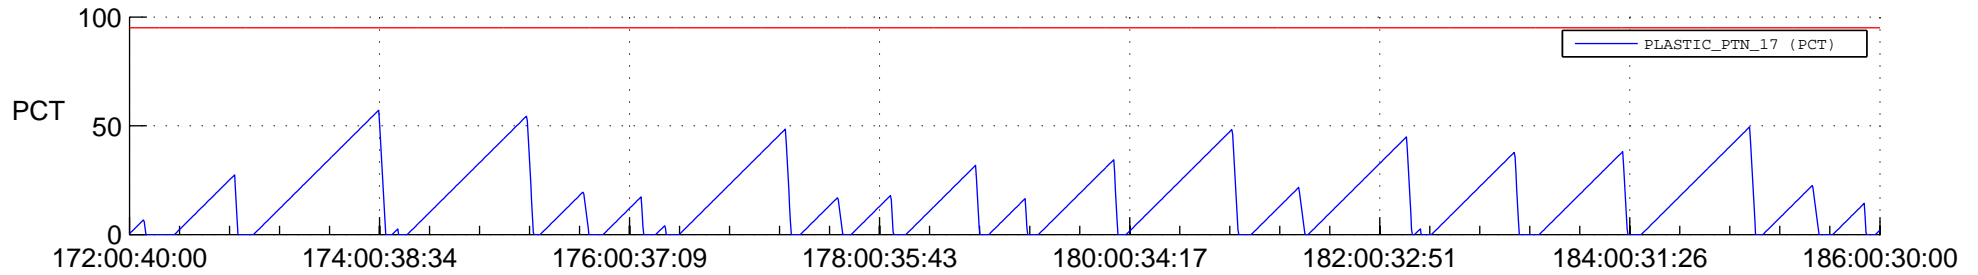

STEREO AHEAD SSR PCT Full Prediction

SWAVES_Percent_Full_Prediction

IMPACT_Percent_Full_Prediction

PLASTIC_Percent_Full_Prediction

Spacecraft_DownLink_Rate

Ground Time (2021:172:00:40:00.000 -2021:186:00:30:00.000)