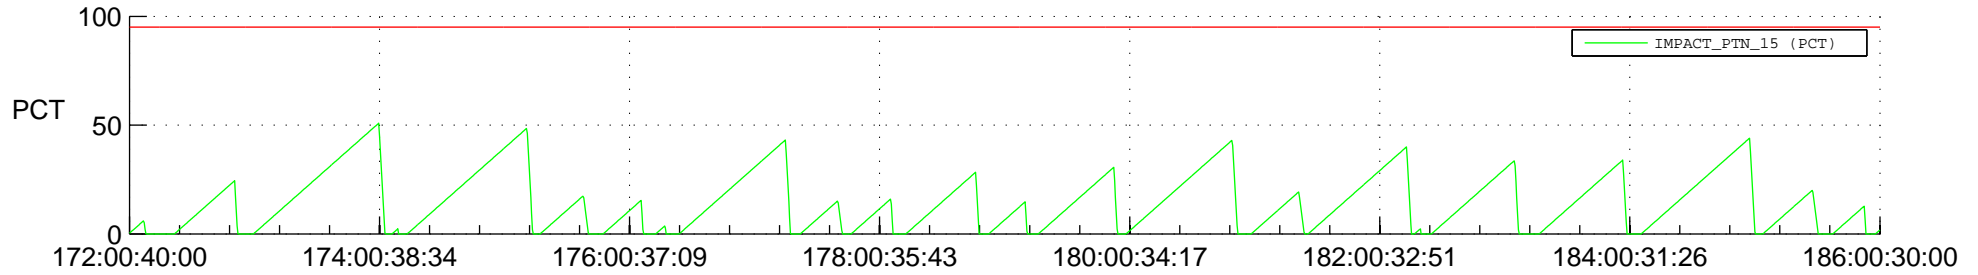

STEREO AHEAD SSR PCT Full Prediction

SWAVES_Percent_Full_Prediction

IMPACT_Percent_Full_Prediction

PLASTIC_Percent_Full_Prediction

Spacecraft_DownLink_Rate

Ground Time (2021:172:00:40:00.000 -2021:186:00:30:00.000)