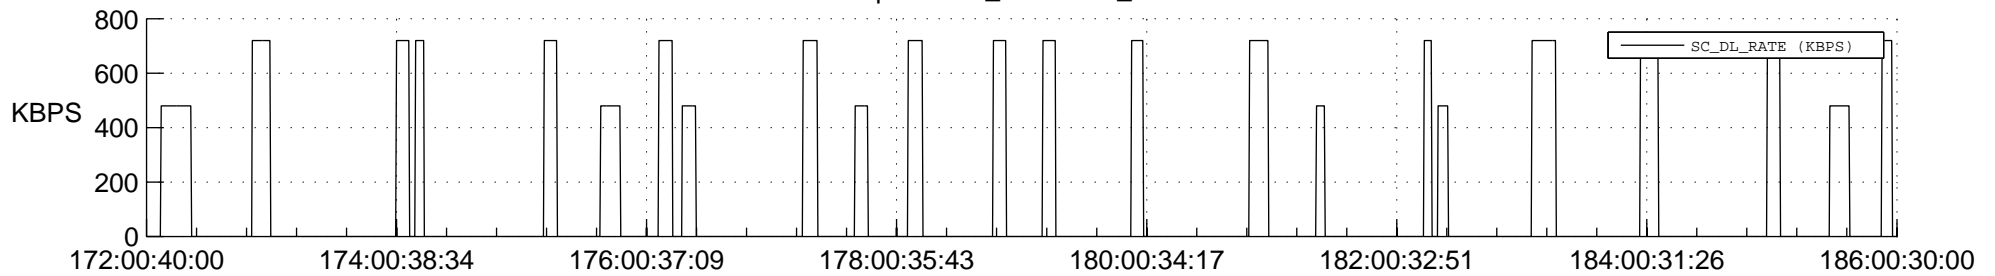

STEREO AHEAD SSR PCT Full Prediction

SWAVES_Percent_Full_Prediction

IMPACT_Percent_Full_Prediction

PLASTIC_Percent_Full_Prediction

Spacecraft_DownLink_Rate

Ground Time (2021:172:00:40:00.000 -2021:186:00:30:00.000)