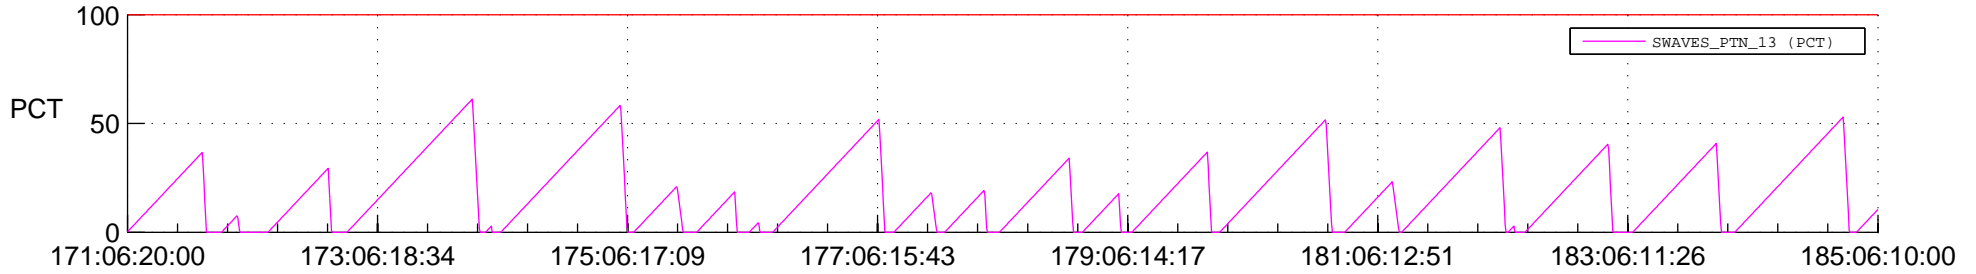

## SWAVES\_Percent\_Full\_Prediction

## Spacecraft\_DownLink\_Rate

Ground Time (2021:171:06:20:00.000 -2021:185:06:10:00.000)