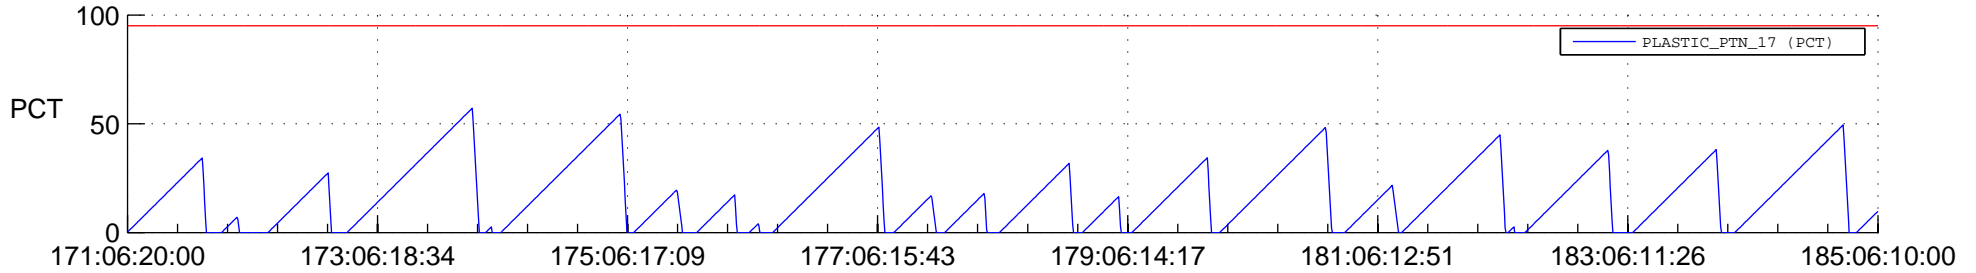

# STEREO AHEAD SSR PCT Full Prediction

## SWAVES\_Percent\_Full\_Prediction

## Spacecraft\_DownLink\_Rate

Ground Time (2021:171:06:20:00.000 -2021:185:06:10:00.000)