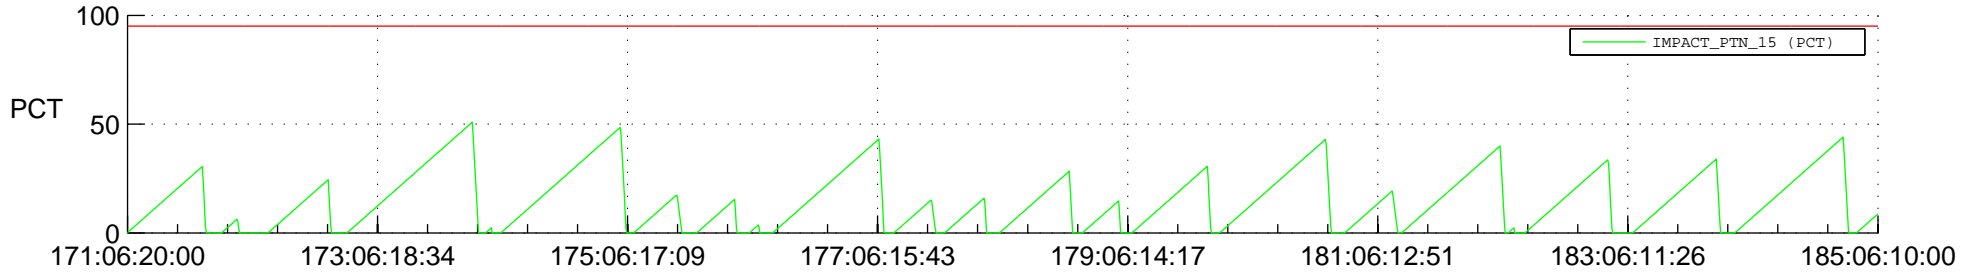

IMPACT_Percent_Full_Prediction