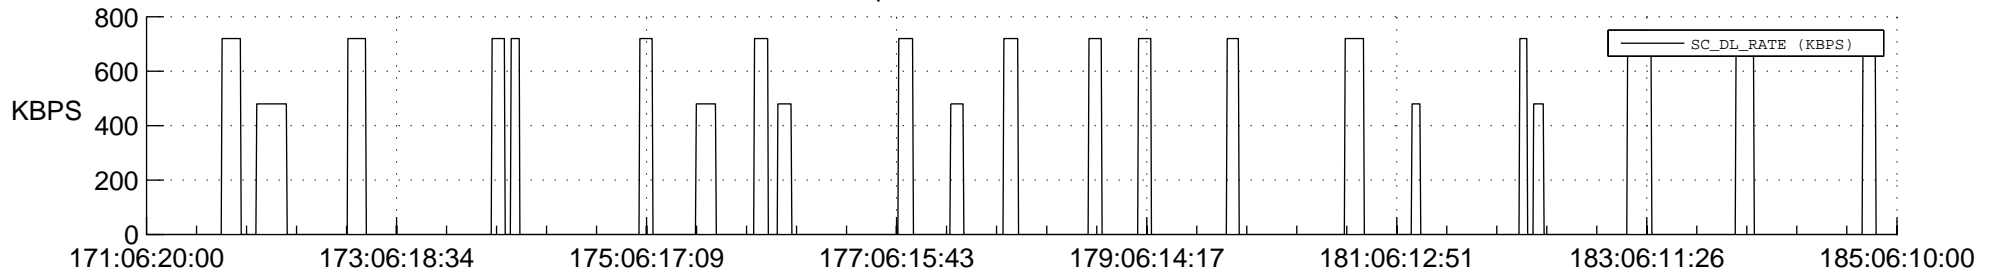

## Spacecraft\_DownLink\_Rate

Ground Time (2021:171:06:20:00.000 -2021:185:06:10:00.000)