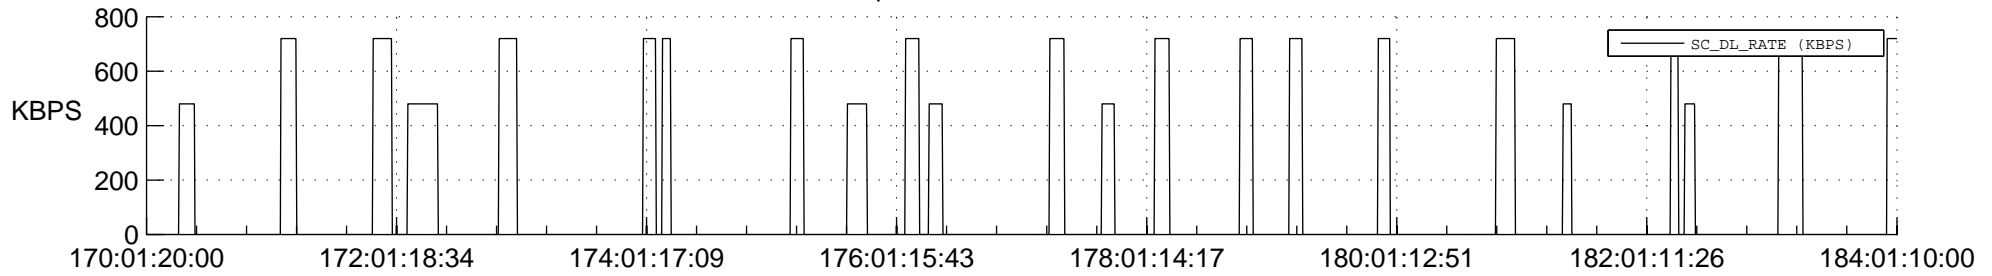

## Spacecraft\_DownLink\_Rate

Ground Time (2021:170:01:20:00.000 -2021:184:01:10:00.000)