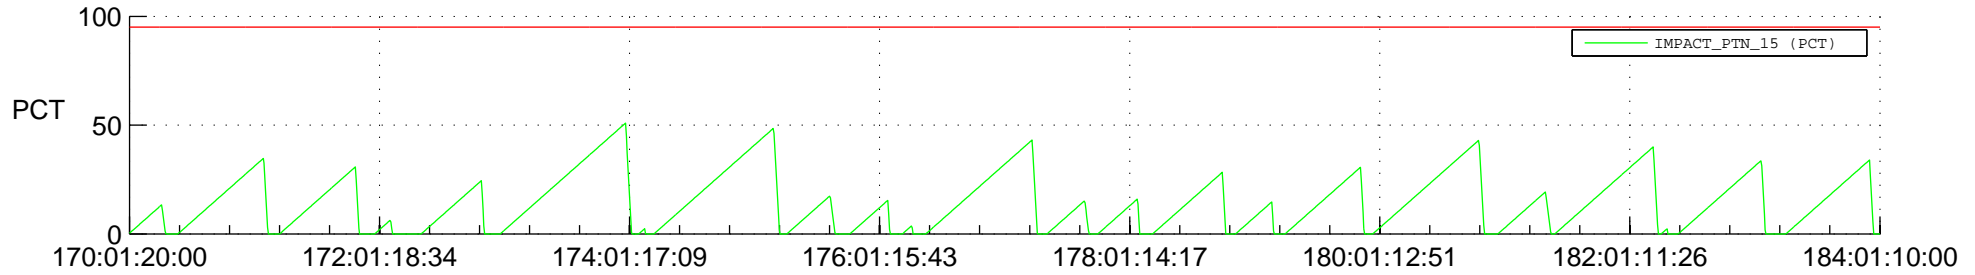

IMPACT_Percent_Full_Prediction