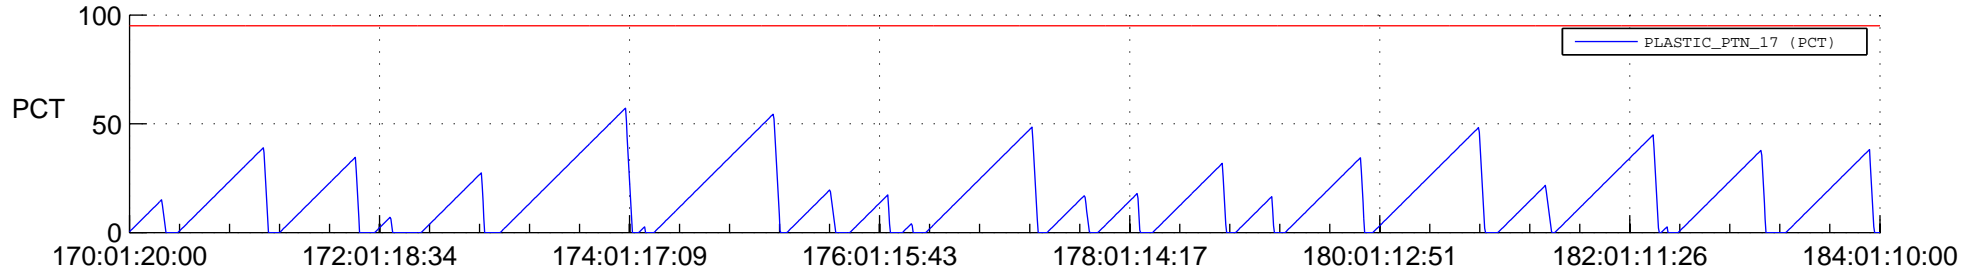

# STEREO AHEAD SSR PCT Full Prediction

## SWAVES\_Percent\_Full\_Prediction

## Spacecraft\_DownLink\_Rate

Ground Time (2021:170:01:20:00.000 -2021:184:01:10:00.000)