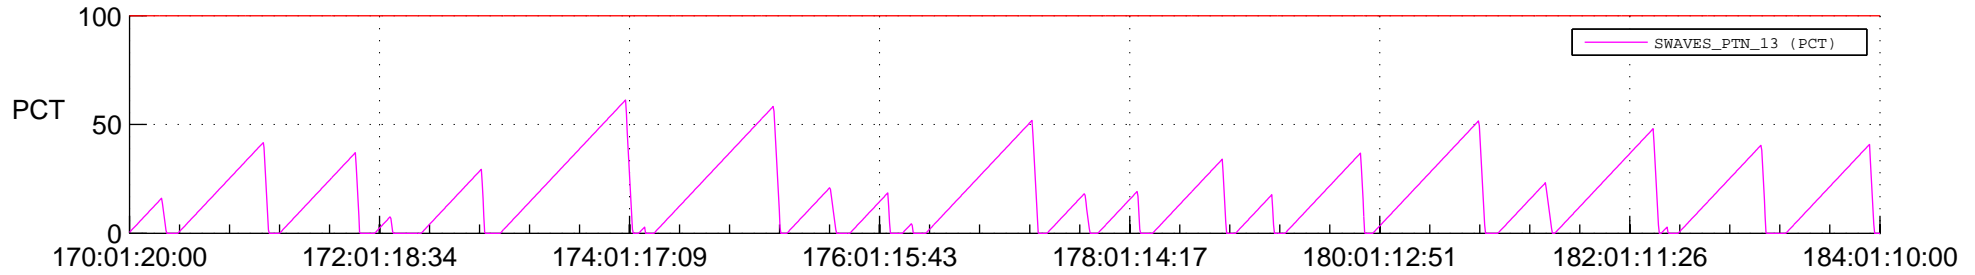

## SWAVES\_Percent\_Full\_Prediction

## Spacecraft\_DownLink\_Rate

Ground Time (2021:170:01:20:00.000 -2021:184:01:10:00.000)