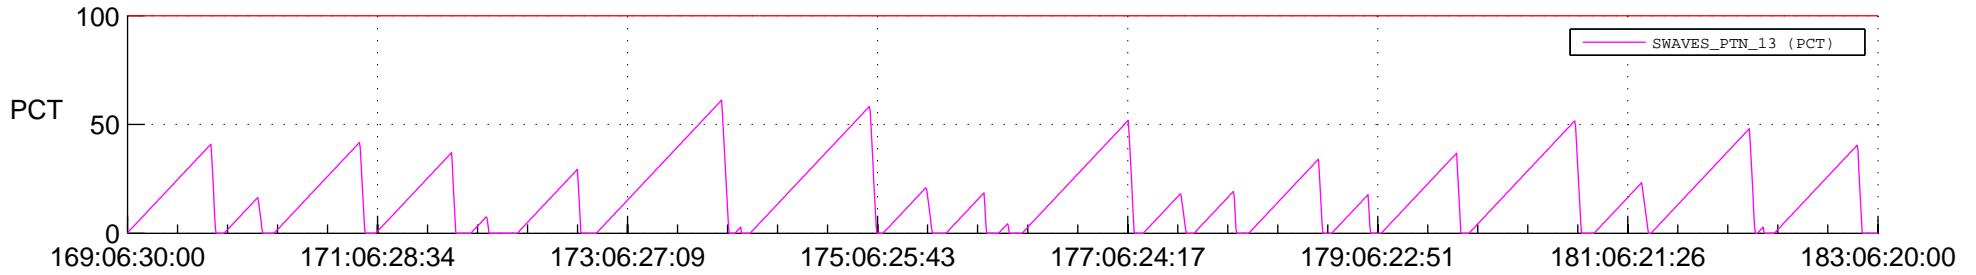

STEREO AHEAD SSR PCT Full Prediction

SWAVES_Percent_Full_Prediction

IMPACT_Percent_Full_Prediction

PLASTIC_Percent_Full_Prediction

Spacecraft_DownLink_Rate

Ground Time (2021:169:06:30:00.000 -2021:183:06:20:00.000)