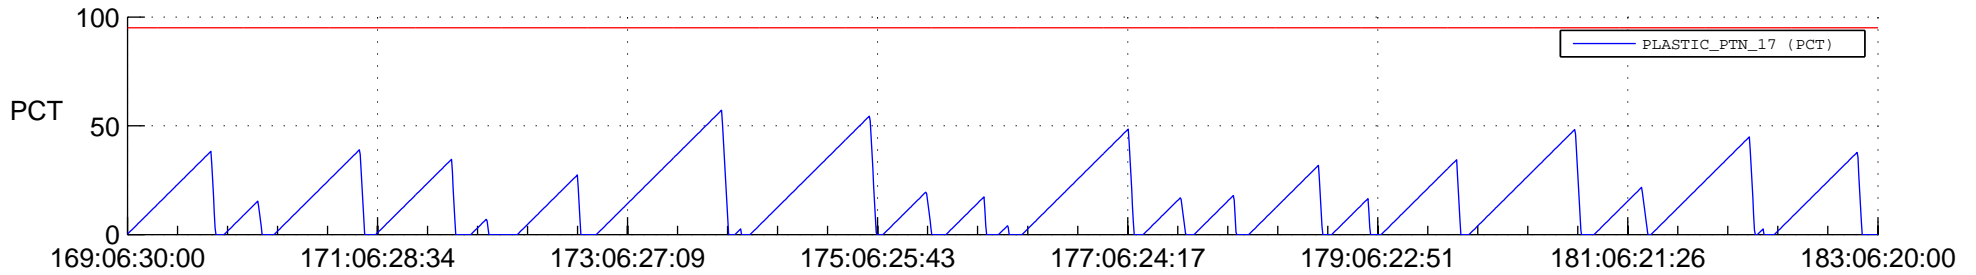

STEREO AHEAD SSR PCT Full Prediction

SWAVES_Percent_Full_Prediction

IMPACT_Percent_Full_Prediction

PLASTIC_Percent_Full_Prediction

Spacecraft_DownLink_Rate

Ground Time (2021:169:06:30:00.000 -2021:183:06:20:00.000)