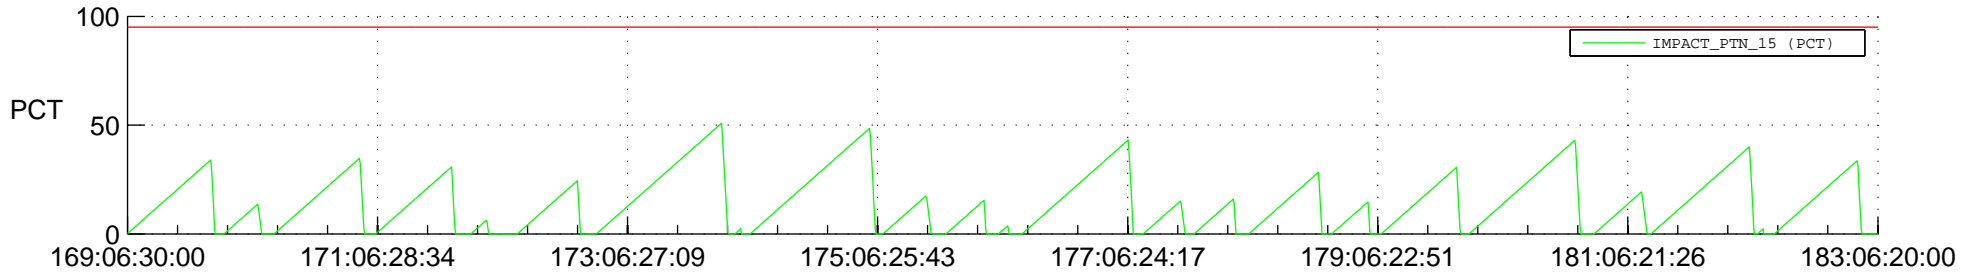

STEREO AHEAD SSR PCT Full Prediction

SWAVES_Percent_Full_Prediction

IMPACT_Percent_Full_Prediction

PLASTIC_Percent_Full_Prediction

Spacecraft_DownLink_Rate

Ground Time (2021:169:06:30:00.000 -2021:183:06:20:00.000)