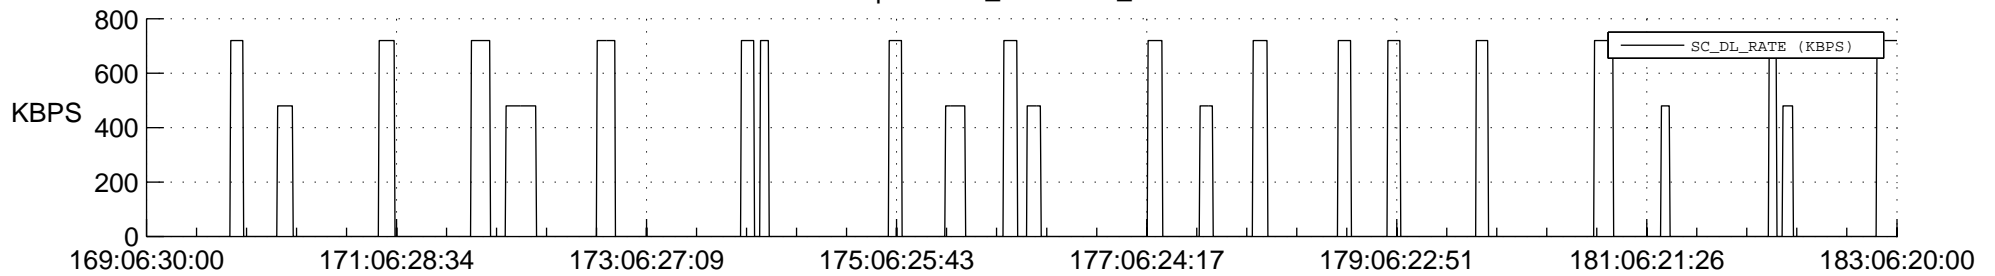

STEREO AHEAD SSR PCT Full Prediction

SWAVES_Percent_Full_Prediction

IMPACT_Percent_Full_Prediction

PLASTIC_Percent_Full_Prediction

Spacecraft_DownLink_Rate

Ground Time (2021:169:06:30:00.000 -2021:183:06:20:00.000)