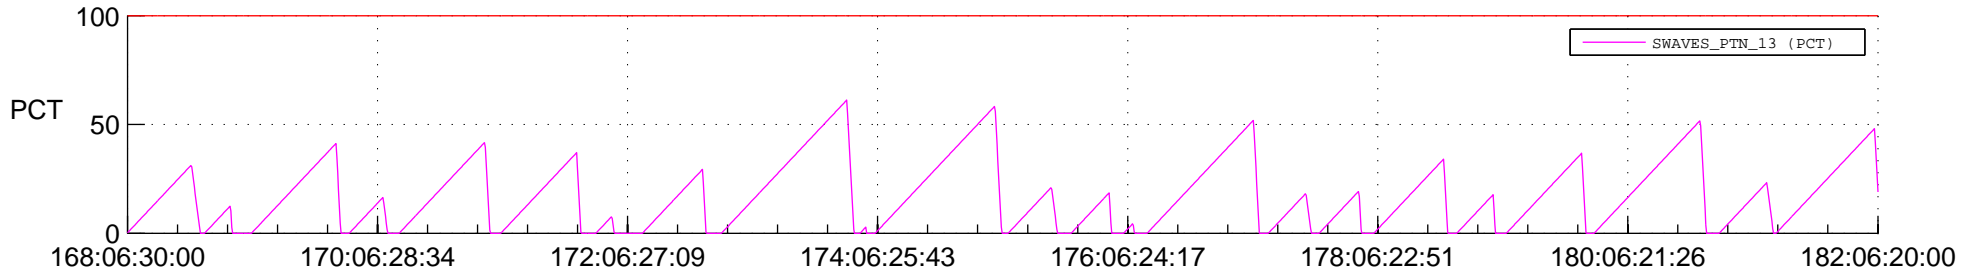

STEREO AHEAD SSR PCT Full Prediction

SWAVES_Percent_Full_Prediction

IMPACT_Percent_Full_Prediction

PLASTIC_Percent_Full_Prediction

Spacecraft_DownLink_Rate

Ground Time (2021:168:06:30:00.000 -2021:182:06:20:00.000)