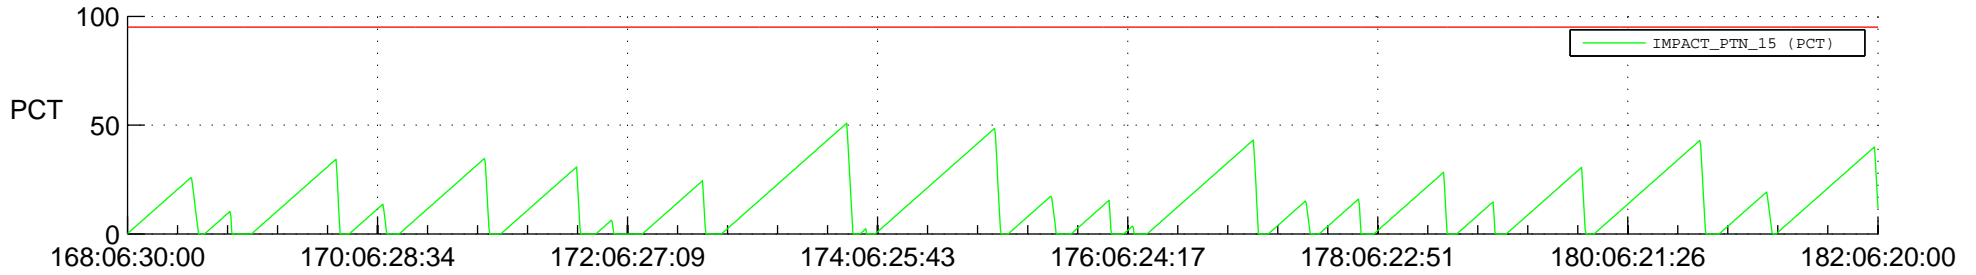

STEREO AHEAD SSR PCT Full Prediction

SWAVES_Percent_Full_Prediction

IMPACT_Percent_Full_Prediction

PLASTIC_Percent_Full_Prediction

Spacecraft_DownLink_Rate

Ground Time (2021:168:06:30:00.000 -2021:182:06:20:00.000)