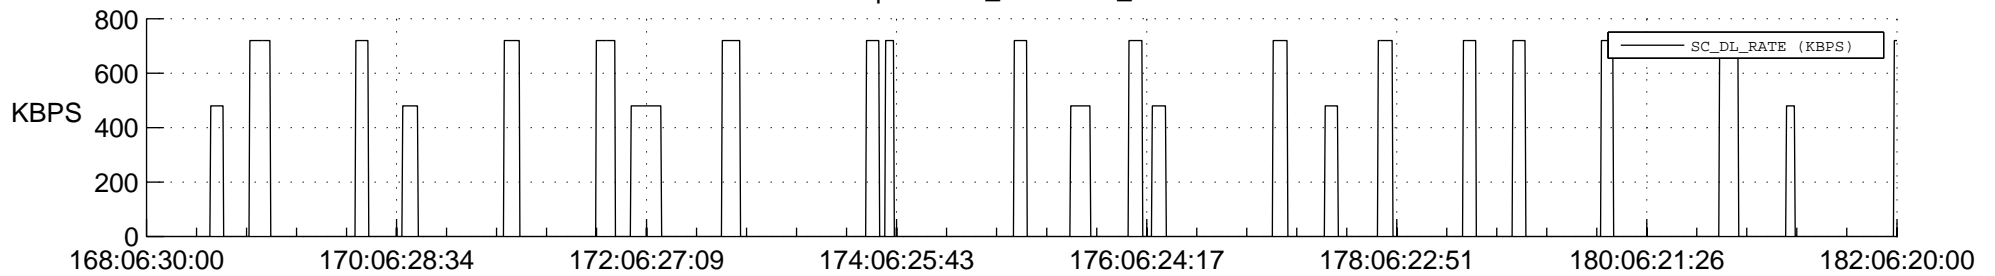

STEREO AHEAD SSR PCT Full Prediction

SWAVES_Percent_Full_Prediction

IMPACT_Percent_Full_Prediction

PLASTIC_Percent_Full_Prediction

Spacecraft_DownLink_Rate

Ground Time (2021:168:06:30:00.000 -2021:182:06:20:00.000)