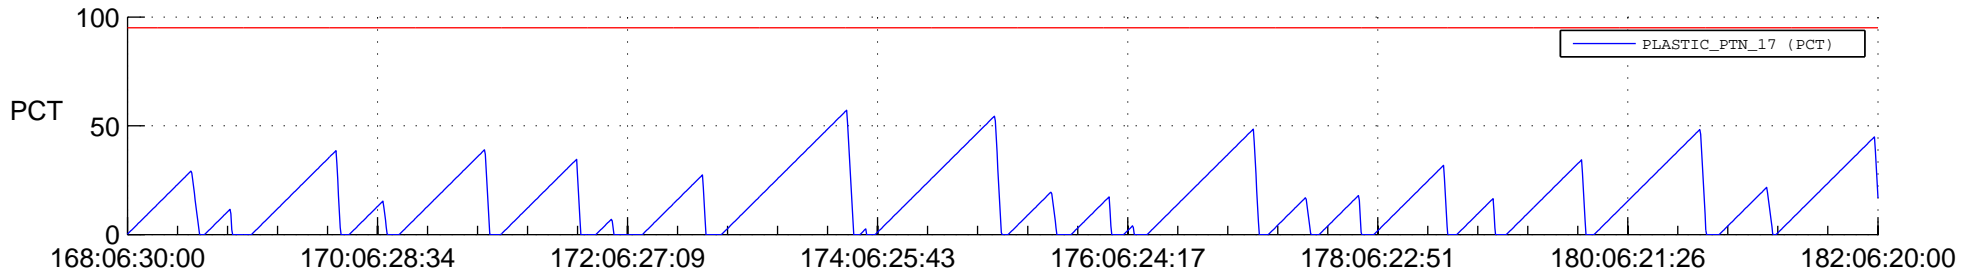

STEREO AHEAD SSR PCT Full Prediction

SWAVES_Percent_Full_Prediction

IMPACT_Percent_Full_Prediction

PLASTIC_Percent_Full_Prediction

Spacecraft_DownLink_Rate

Ground Time (2021:168:06:30:00.000 -2021:182:06:20:00.000)