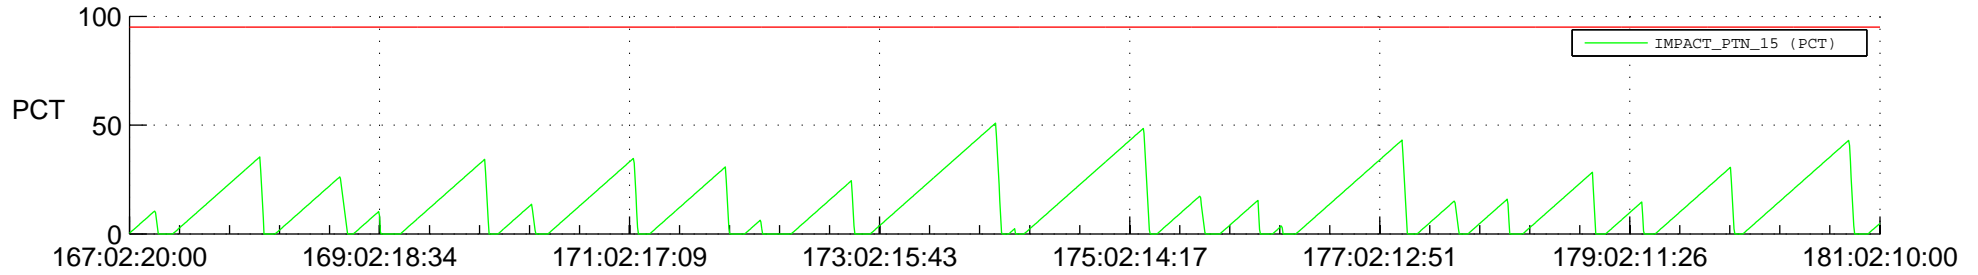

STEREO AHEAD SSR PCT Full Prediction

SWAVES_Percent_Full_Prediction

IMPACT_Percent_Full_Prediction

PLASTIC_Percent_Full_Prediction

Spacecraft_DownLink_Rate