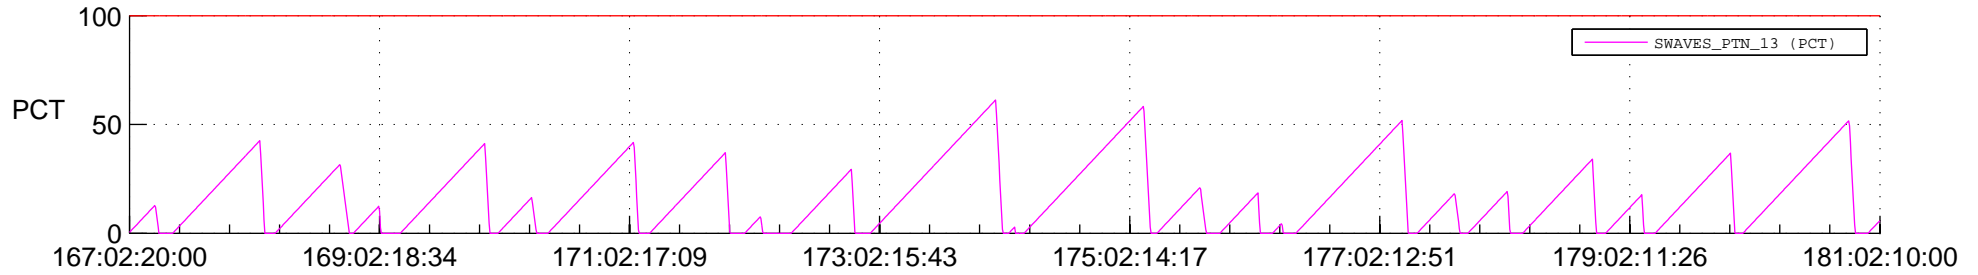

STEREO AHEAD SSR PCT Full Prediction

SWAVES_Percent_Full_Prediction

IMPACT_Percent_Full_Prediction

PLASTIC_Percent_Full_Prediction

Spacecraft_DownLink_Rate