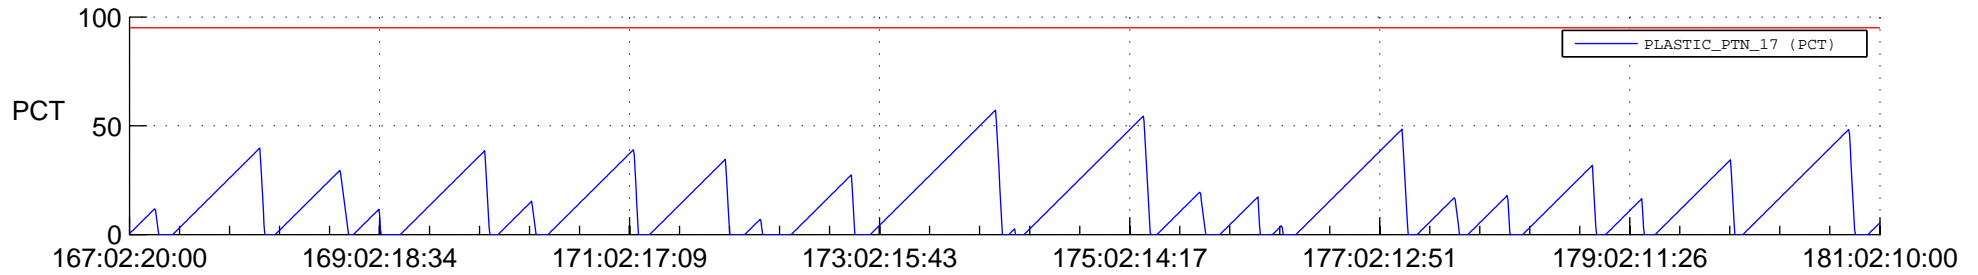

STEREO AHEAD SSR PCT Full Prediction

SWAVES_Percent_Full_Prediction

IMPACT_Percent_Full_Prediction

PLASTIC_Percent_Full_Prediction

Spacecraft_DownLink_Rate