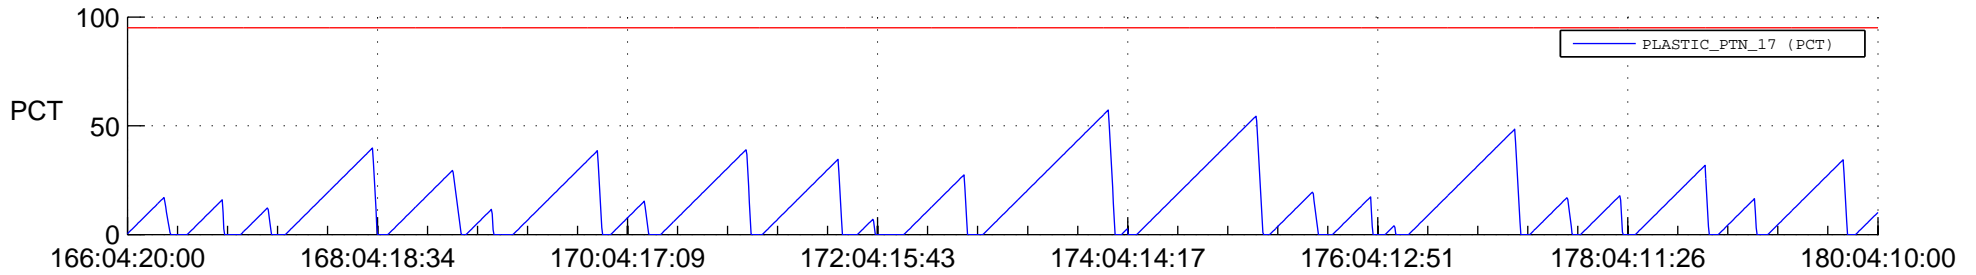

STEREO AHEAD SSR PCT Full Prediction

SWAVES_Percent_Full_Prediction

IMPACT_Percent_Full_Prediction

PLASTIC_Percent_Full_Prediction

Spacecraft_DownLink_Rate

Ground Time (2021:166:04:20:00.000 -2021:180:04:10:00.000)