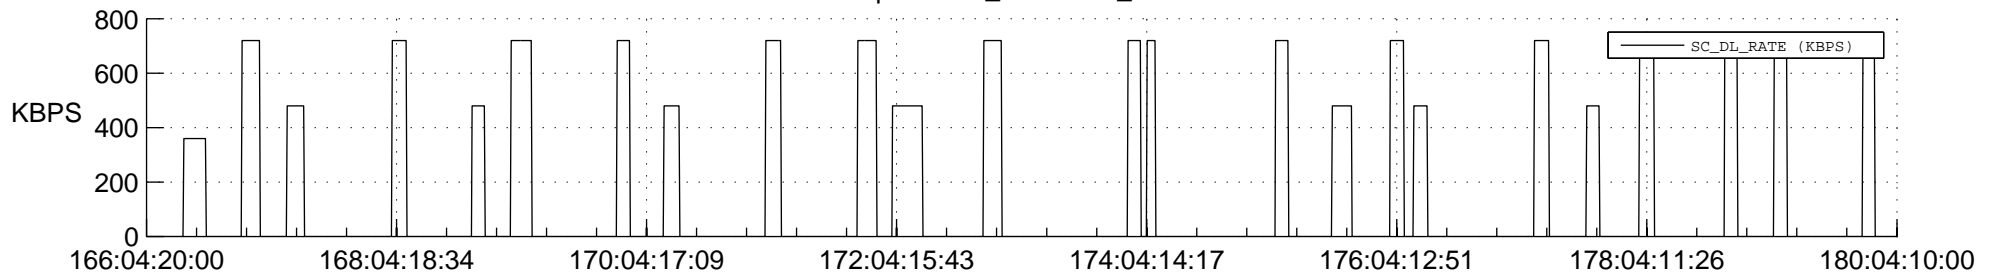

STEREO AHEAD SSR PCT Full Prediction

SWAVES_Percent_Full_Prediction

IMPACT_Percent_Full_Prediction

PLASTIC_Percent_Full_Prediction

Spacecraft_DownLink_Rate

Ground Time (2021:166:04:20:00.000 -2021:180:04:10:00.000)