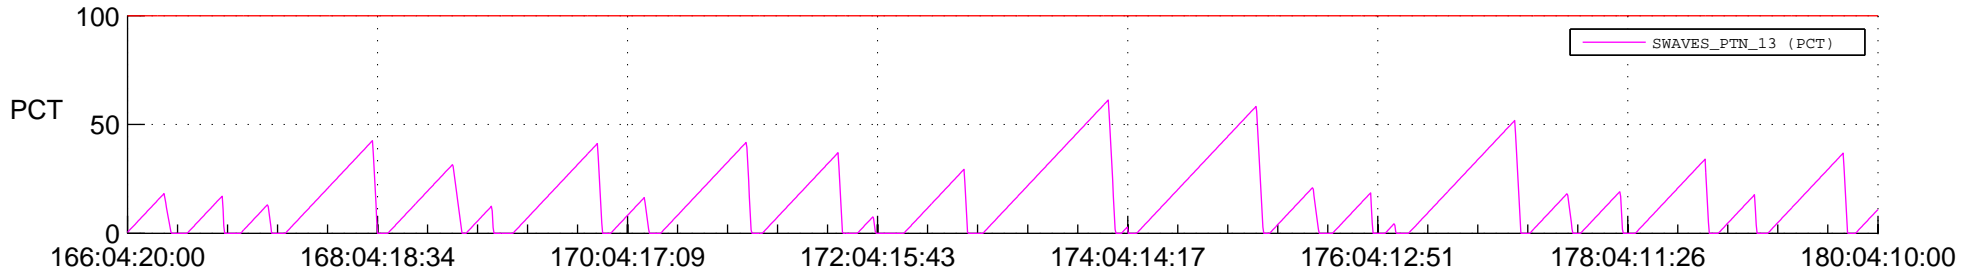

STEREO AHEAD SSR PCT Full Prediction

SWAVES_Percent_Full_Prediction

IMPACT_Percent_Full_Prediction

PLASTIC_Percent_Full_Prediction

Spacecraft_DownLink_Rate

Ground Time (2021:166:04:20:00.000 -2021:180:04:10:00.000)