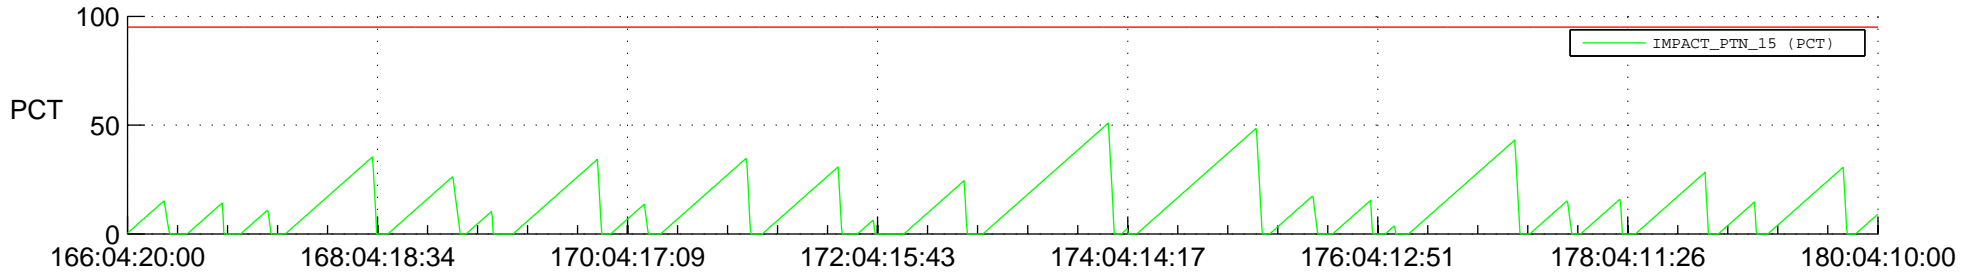

STEREO AHEAD SSR PCT Full Prediction

SWAVES_Percent_Full_Prediction

IMPACT_Percent_Full_Prediction

PLASTIC_Percent_Full_Prediction

Spacecraft_DownLink_Rate

Ground Time (2021:166:04:20:00.000 -2021:180:04:10:00.000)