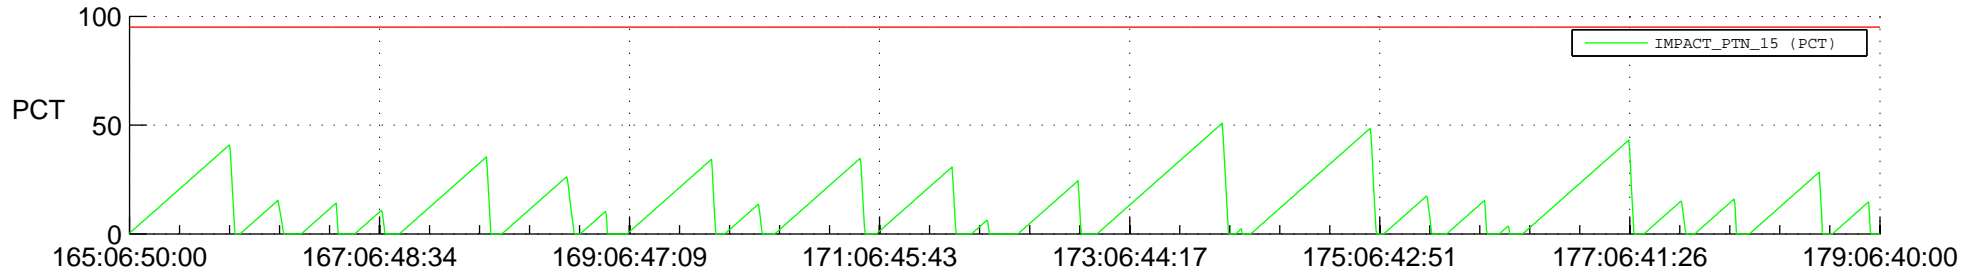

STEREO AHEAD SSR PCT Full Prediction

SWAVES_Percent_Full_Prediction

IMPACT_Percent_Full_Prediction

PLASTIC_Percent_Full_Prediction

Spacecraft_DownLink_Rate