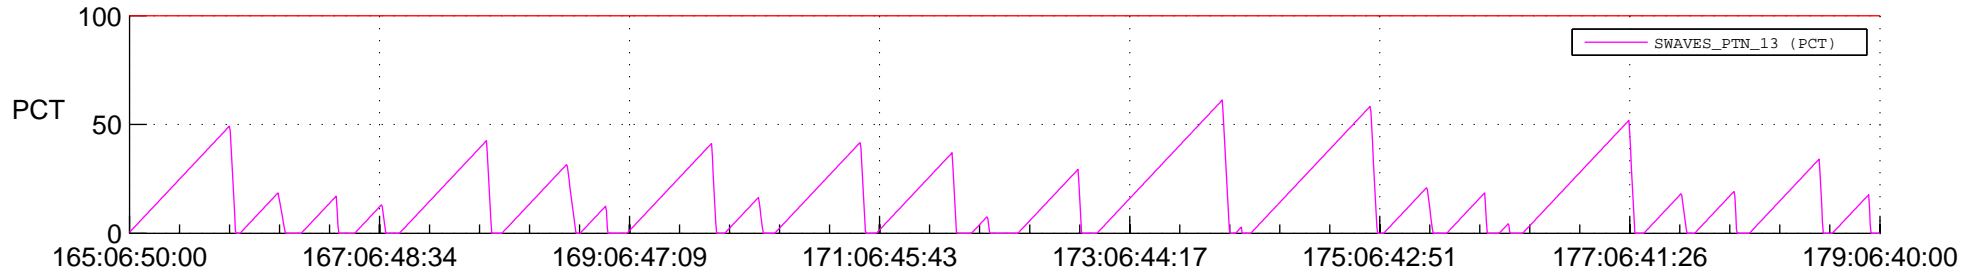

STEREO AHEAD SSR PCT Full Prediction

SWAVES_Percent_Full_Prediction

IMPACT_Percent_Full_Prediction

PLASTIC_Percent_Full_Prediction

Spacecraft_DownLink_Rate