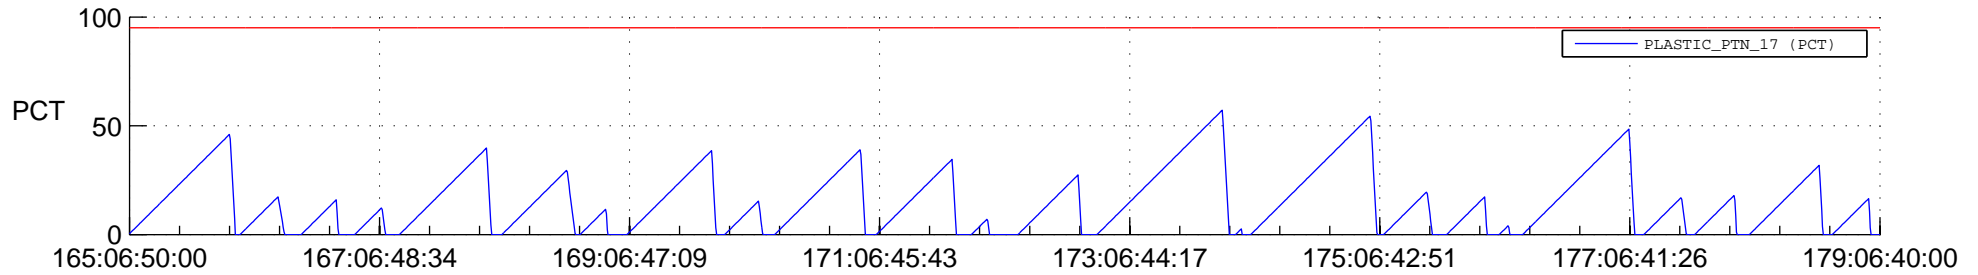

STEREO AHEAD SSR PCT Full Prediction

SWAVES_Percent_Full_Prediction

IMPACT_Percent_Full_Prediction

PLASTIC_Percent_Full_Prediction

Spacecraft_DownLink_Rate