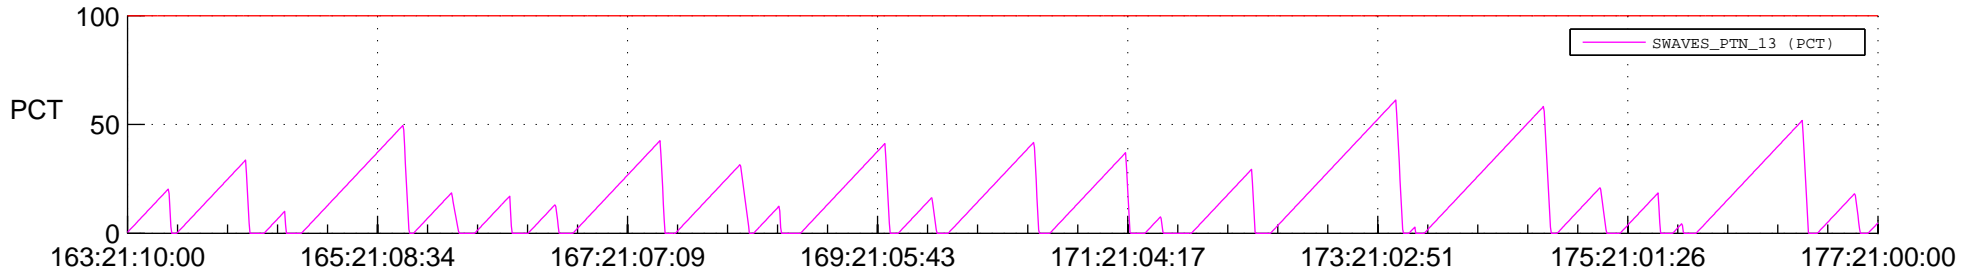

STEREO AHEAD SSR PCT Full Prediction

SWAVES_Percent_Full_Prediction

IMPACT_Percent_Full_Prediction

PLASTIC_Percent_Full_Prediction

Spacecraft_DownLink_Rate