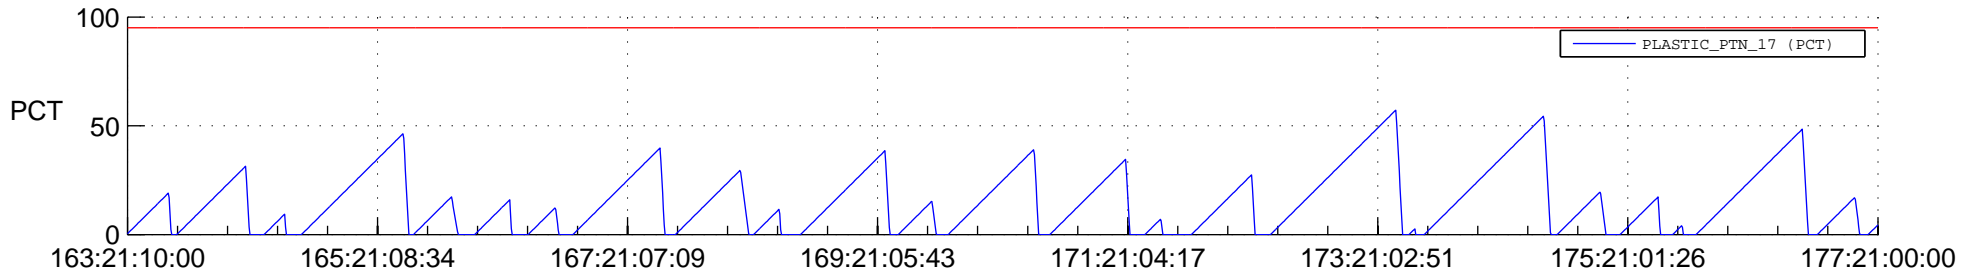

STEREO AHEAD SSR PCT Full Prediction

SWAVES_Percent_Full_Prediction

IMPACT_Percent_Full_Prediction

PLASTIC_Percent_Full_Prediction

Spacecraft_DownLink_Rate