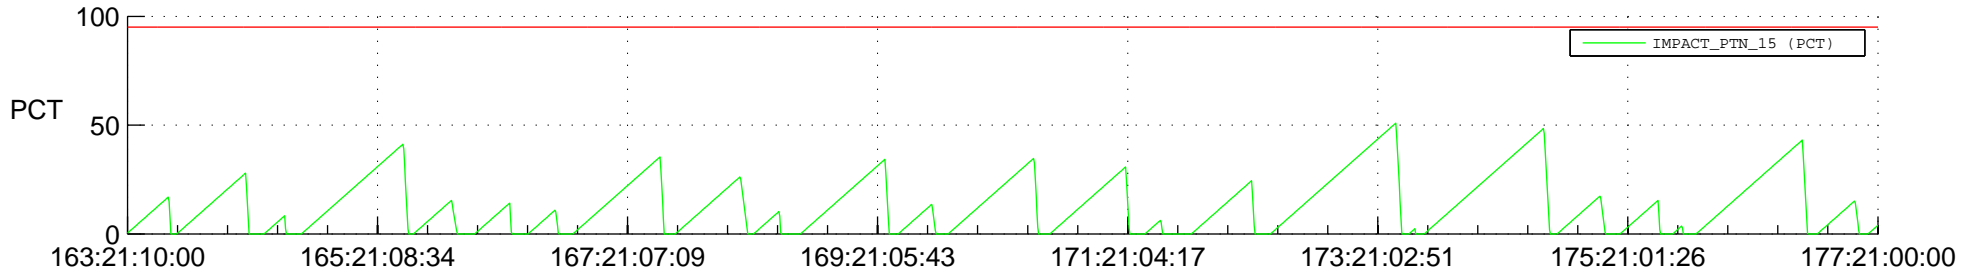

STEREO AHEAD SSR PCT Full Prediction

SWAVES_Percent_Full_Prediction

IMPACT_Percent_Full_Prediction

PLASTIC_Percent_Full_Prediction

Spacecraft_DownLink_Rate