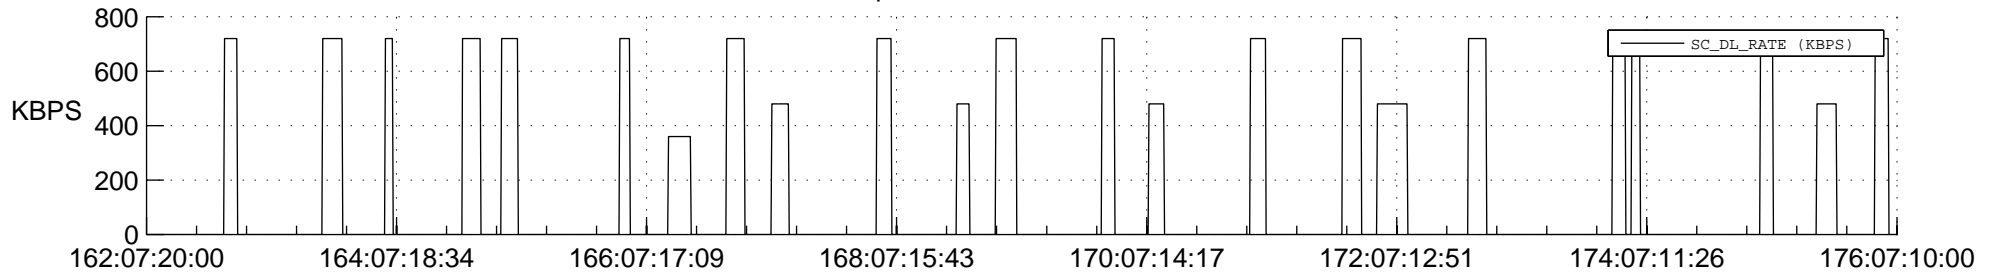

STEREO AHEAD SSR PCT Full Prediction

SWAVES_Percent_Full_Prediction

IMPACT_Percent_Full_Prediction

PLASTIC_Percent_Full_Prediction

Spacecraft_DownLink_Rate

Ground Time (2021:162:07:20:00.000 -2021:176:07:10:00.000)