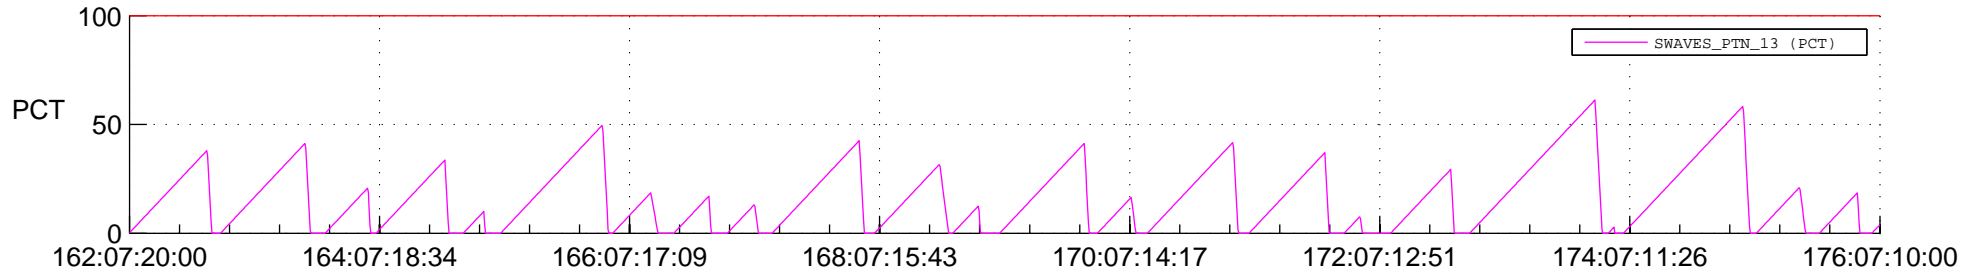

STEREO AHEAD SSR PCT Full Prediction

SWAVES_Percent_Full_Prediction

IMPACT_Percent_Full_Prediction

PLASTIC_Percent_Full_Prediction

Spacecraft_DownLink_Rate

Ground Time (2021:162:07:20:00.000 -2021:176:07:10:00.000)