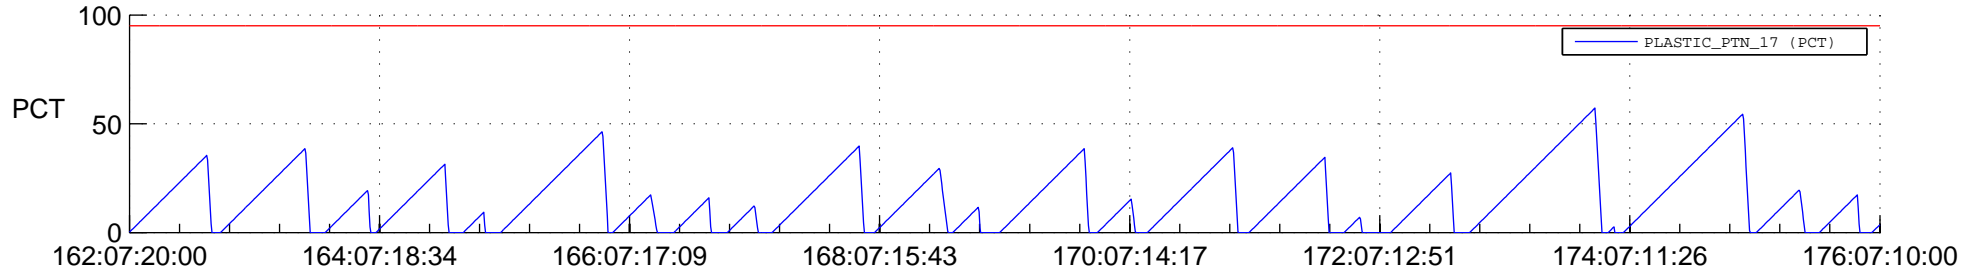

STEREO AHEAD SSR PCT Full Prediction

SWAVES_Percent_Full_Prediction

IMPACT_Percent_Full_Prediction

PLASTIC_Percent_Full_Prediction

Spacecraft_DownLink_Rate

Ground Time (2021:162:07:20:00.000 -2021:176:07:10:00.000)