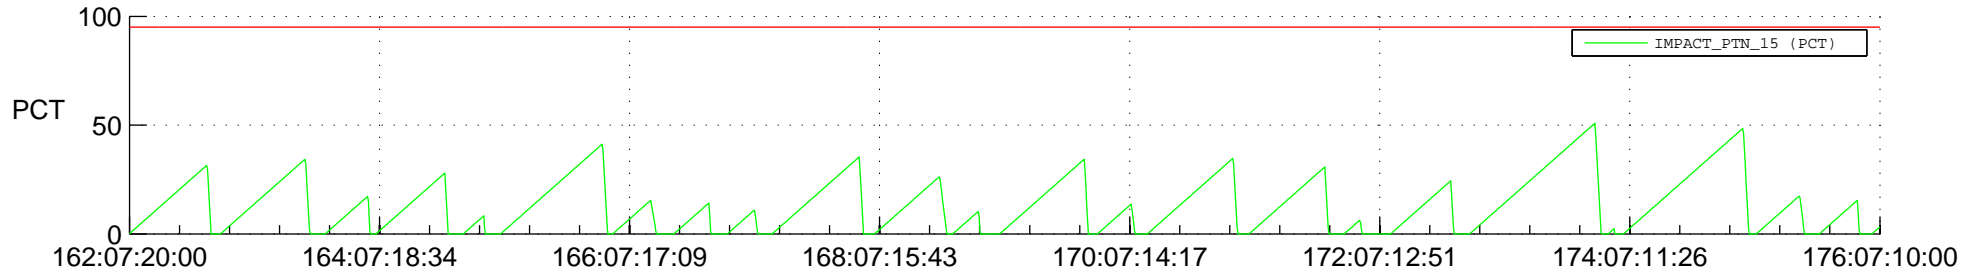

STEREO AHEAD SSR PCT Full Prediction

SWAVES_Percent_Full_Prediction

IMPACT_Percent_Full_Prediction

PLASTIC_Percent_Full_Prediction

Spacecraft_DownLink_Rate

Ground Time (2021:162:07:20:00.000 -2021:176:07:10:00.000)