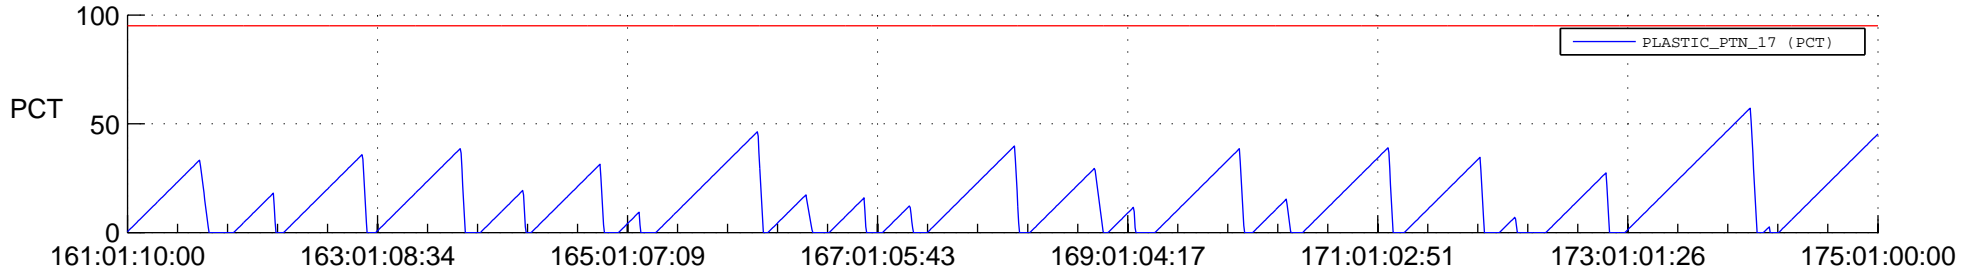

STEREO AHEAD SSR PCT Full Prediction

SWAVES_Percent_Full_Prediction

IMPACT_Percent_Full_Prediction

PLASTIC_Percent_Full_Prediction

Spacecraft_DownLink_Rate

Ground Time (2021:161:01:10:00.000 -2021:175:01:00:00.000)