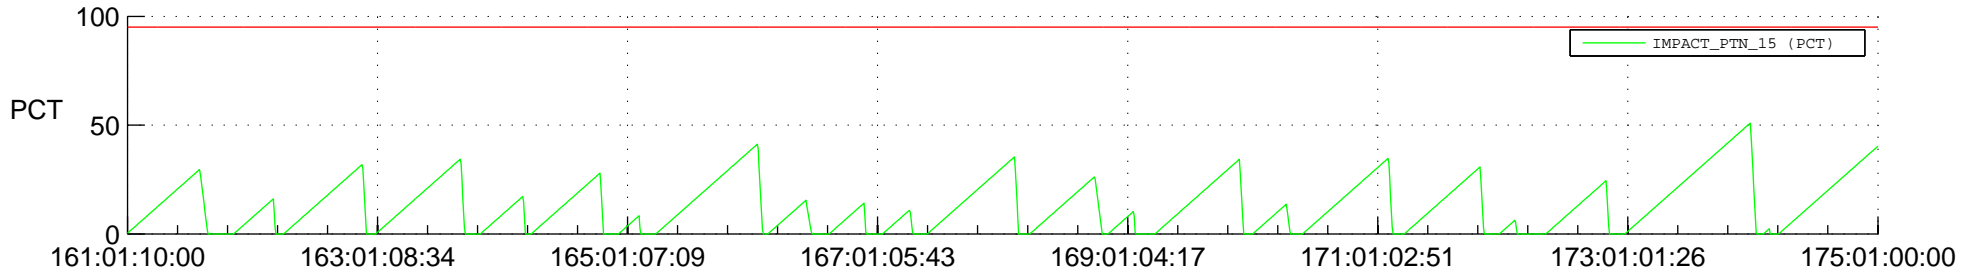

STEREO AHEAD SSR PCT Full Prediction

SWAVES_Percent_Full_Prediction

IMPACT_Percent_Full_Prediction

PLASTIC_Percent_Full_Prediction

Spacecraft_DownLink_Rate

Ground Time (2021:161:01:10:00.000 -2021:175:01:00:00.000)