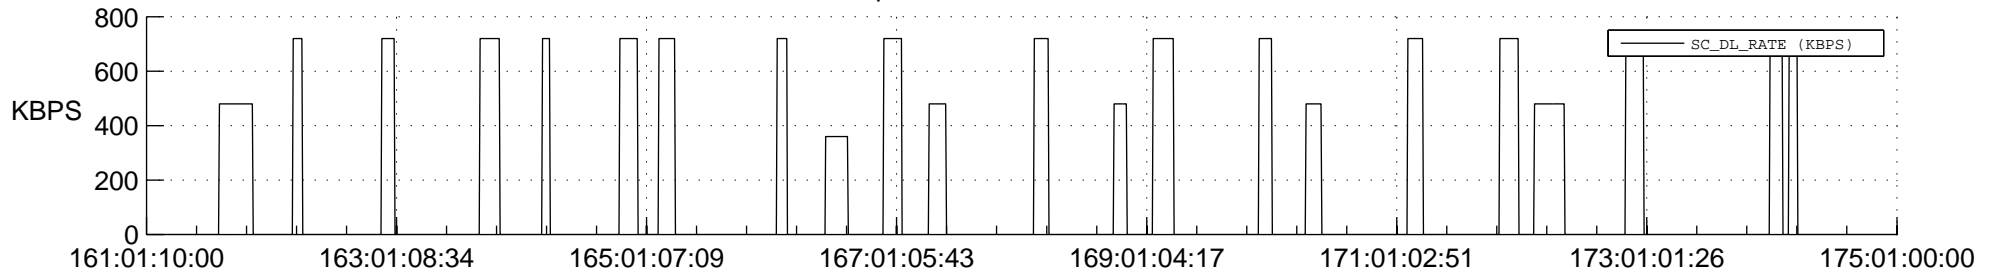

STEREO AHEAD SSR PCT Full Prediction

SWAVES_Percent_Full_Prediction

IMPACT_Percent_Full_Prediction

PLASTIC_Percent_Full_Prediction

Spacecraft_DownLink_Rate

Ground Time (2021:161:01:10:00.000 -2021:175:01:00:00.000)