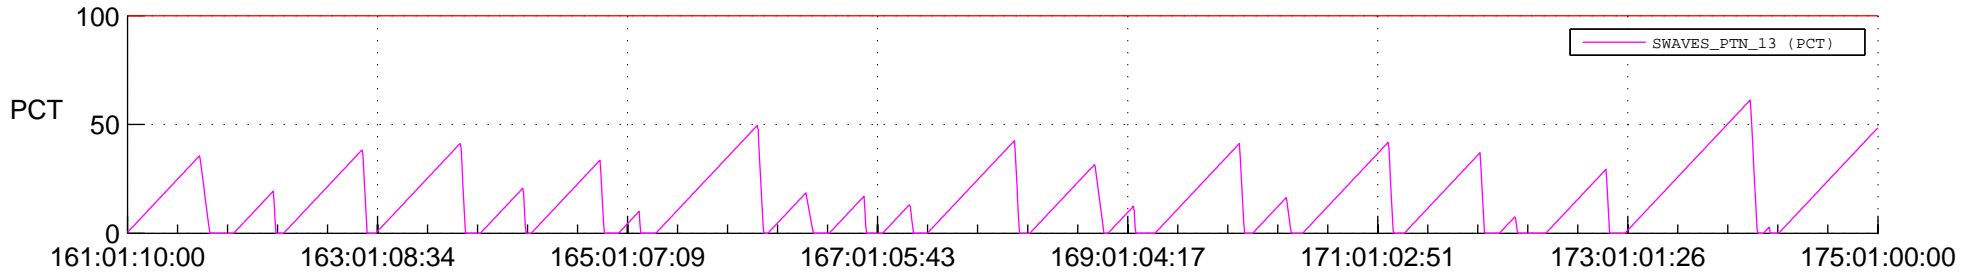

STEREO AHEAD SSR PCT Full Prediction

SWAVES_Percent_Full_Prediction

IMPACT_Percent_Full_Prediction

PLASTIC_Percent_Full_Prediction

Spacecraft_DownLink_Rate

Ground Time (2021:161:01:10:00.000 -2021:175:01:00:00.000)