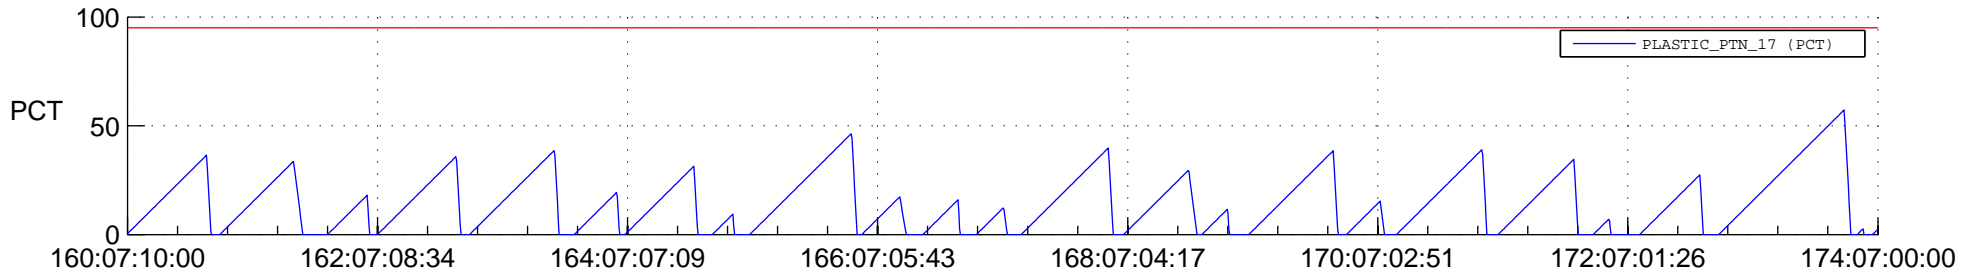

PLASTIC_Percent_Full_Prediction