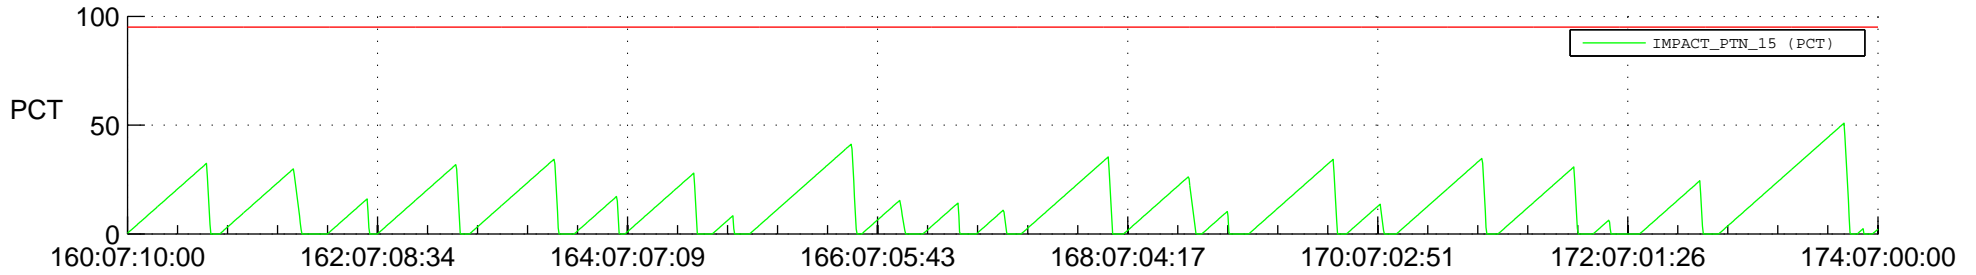

IMPACT_Percent_Full_Prediction