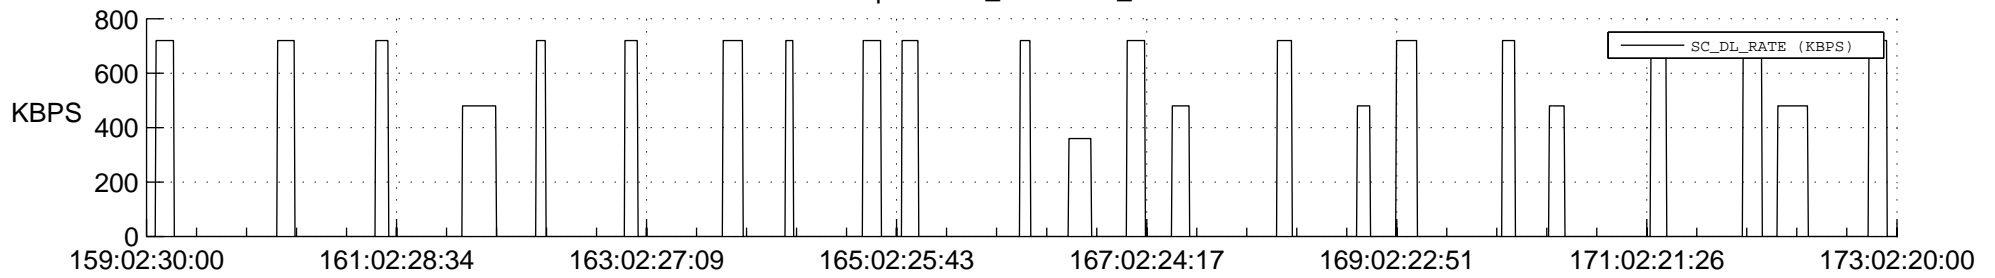

STEREO AHEAD SSR PCT Full Prediction

SWAVES_Percent_Full_Prediction

IMPACT_Percent_Full_Prediction

PLASTIC_Percent_Full_Prediction

Spacecraft_DownLink_Rate

Ground Time (2021:159:02:30:00.000 -2021:173:02:20:00.000)