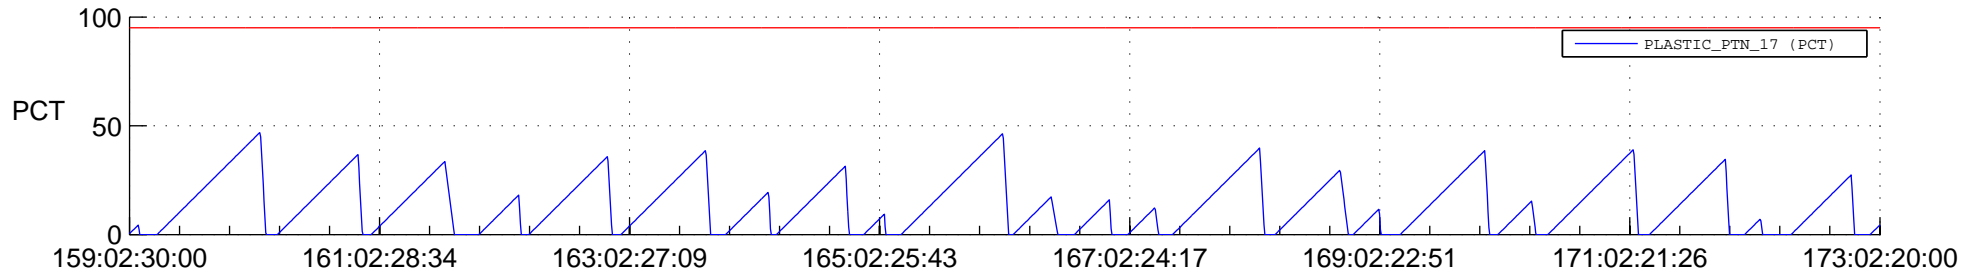

STEREO AHEAD SSR PCT Full Prediction

SWAVES_Percent_Full_Prediction

IMPACT_Percent_Full_Prediction

PLASTIC_Percent_Full_Prediction

Spacecraft_DownLink_Rate

Ground Time (2021:159:02:30:00.000 -2021:173:02:20:00.000)