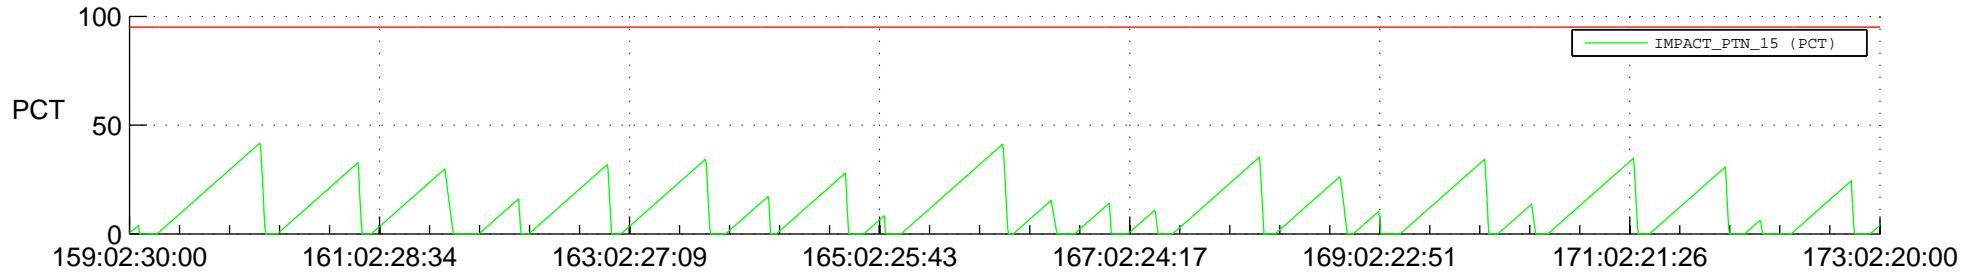

STEREO AHEAD SSR PCT Full Prediction

SWAVES_Percent_Full_Prediction

IMPACT_Percent_Full_Prediction

PLASTIC_Percent_Full_Prediction

Spacecraft_DownLink_Rate

Ground Time (2021:159:02:30:00.000 -2021:173:02:20:00.000)