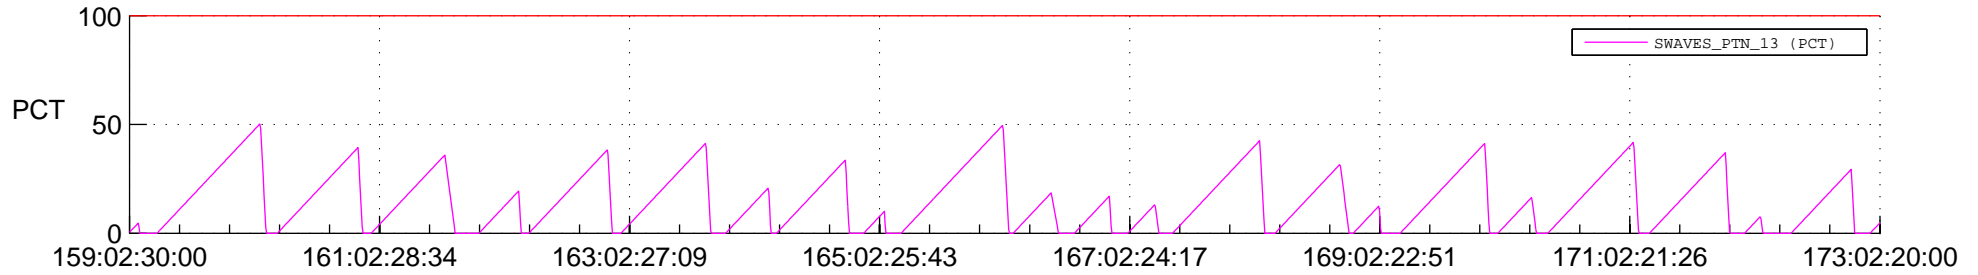

STEREO AHEAD SSR PCT Full Prediction

SWAVES_Percent_Full_Prediction

IMPACT_Percent_Full_Prediction

PLASTIC_Percent_Full_Prediction

Spacecraft_DownLink_Rate

Ground Time (2021:159:02:30:00.000 -2021:173:02:20:00.000)