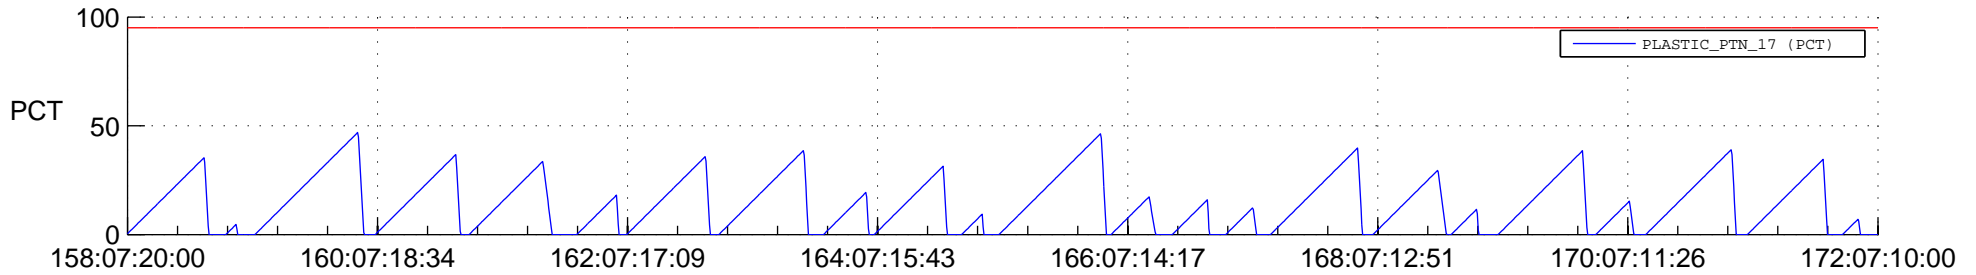

STEREO AHEAD SSR PCT Full Prediction

SWAVES_Percent_Full_Prediction

IMPACT_Percent_Full_Prediction

PLASTIC_Percent_Full_Prediction

Spacecraft_DownLink_Rate