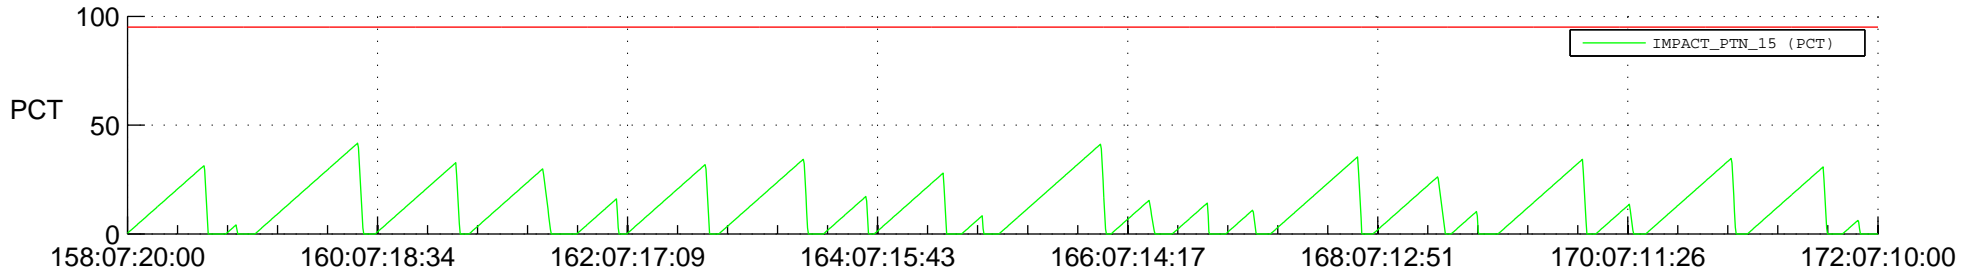

STEREO AHEAD SSR PCT Full Prediction

SWAVES_Percent_Full_Prediction

IMPACT_Percent_Full_Prediction

PLASTIC_Percent_Full_Prediction

Spacecraft_DownLink_Rate