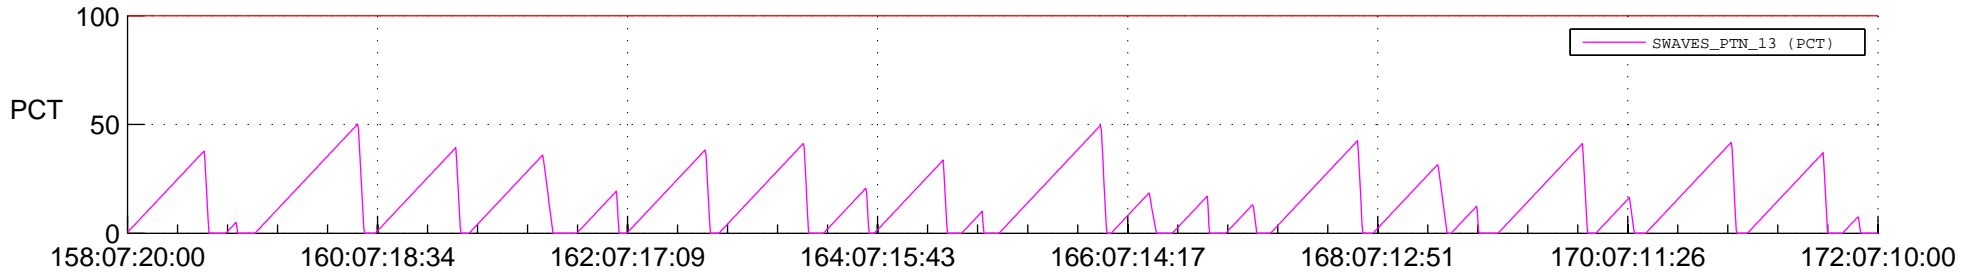

STEREO AHEAD SSR PCT Full Prediction

SWAVES_Percent_Full_Prediction

IMPACT_Percent_Full_Prediction

PLASTIC_Percent_Full_Prediction

Spacecraft_DownLink_Rate