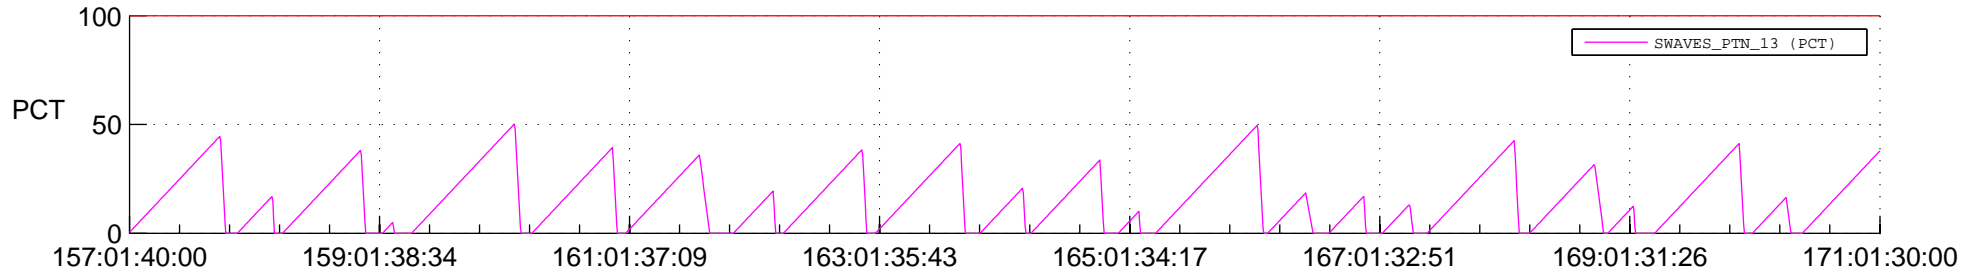

## SWAVES\_Percent\_Full\_Prediction

## Spacecraft\_DownLink\_Rate

Ground Time (2021:157:01:40:00.000 -2021:171:01:30:00.000)