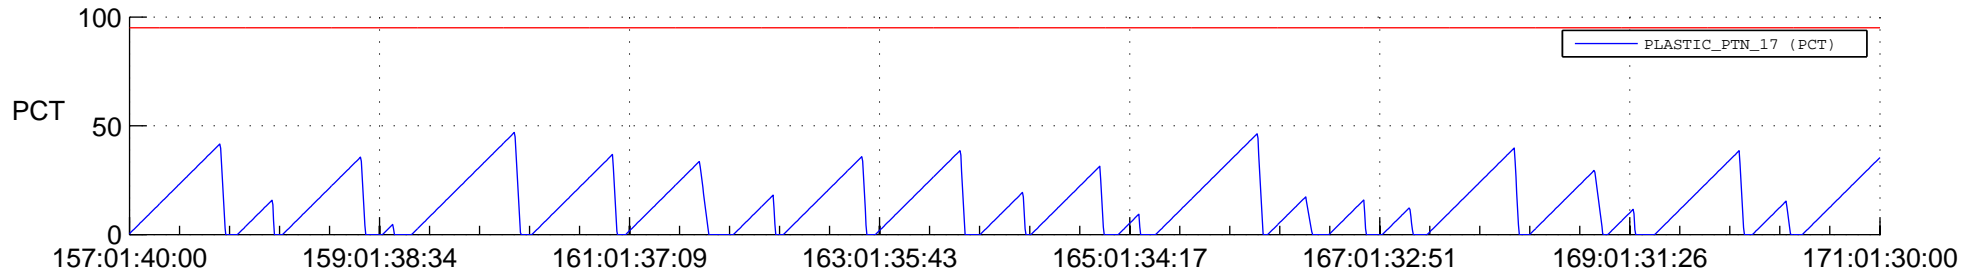

## SWAVES\_Percent\_Full\_Prediction

## Spacecraft\_DownLink\_Rate

Ground Time (2021:157:01:40:00.000 -2021:171:01:30:00.000)