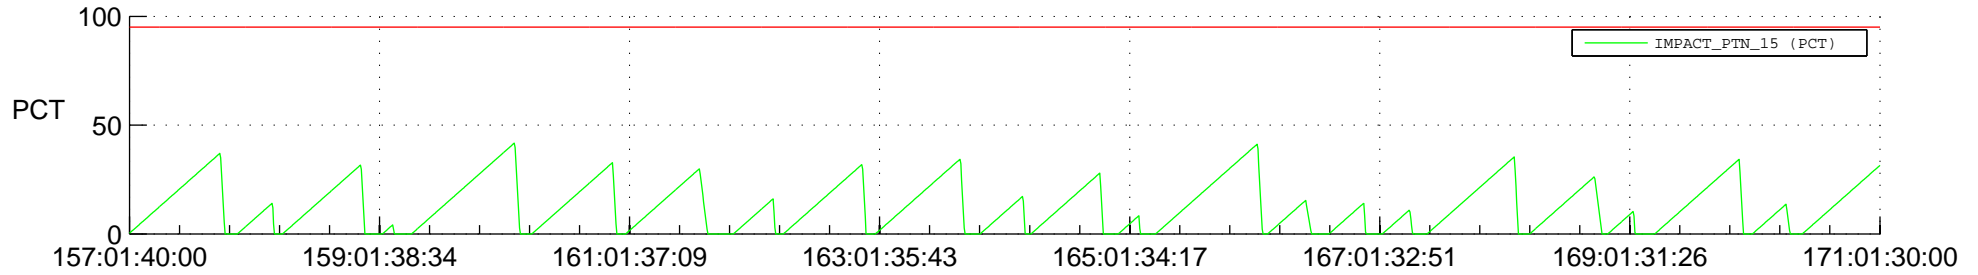

IMPACT_Percent_Full_Prediction