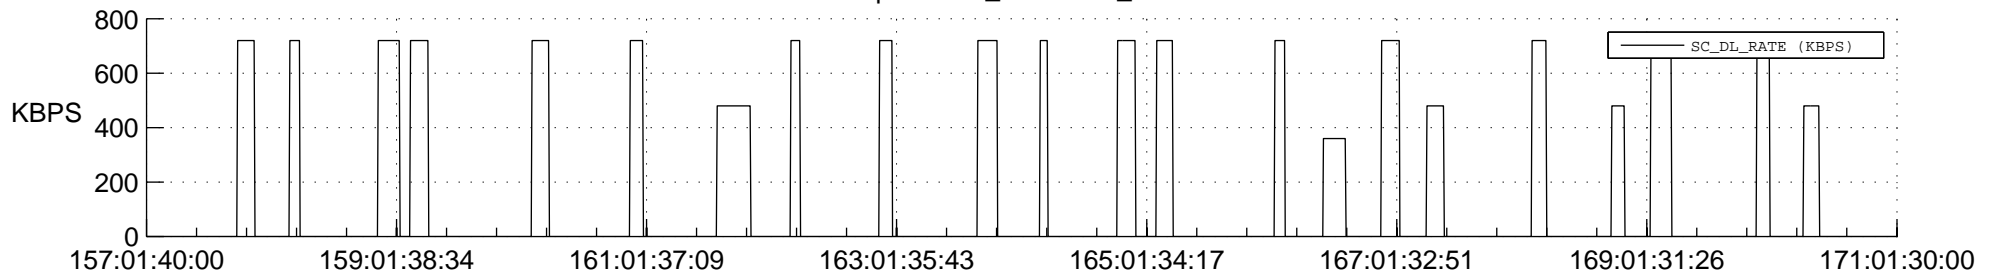

## Spacecraft\_DownLink\_Rate

Ground Time (2021:157:01:40:00.000 -2021:171:01:30:00.000)