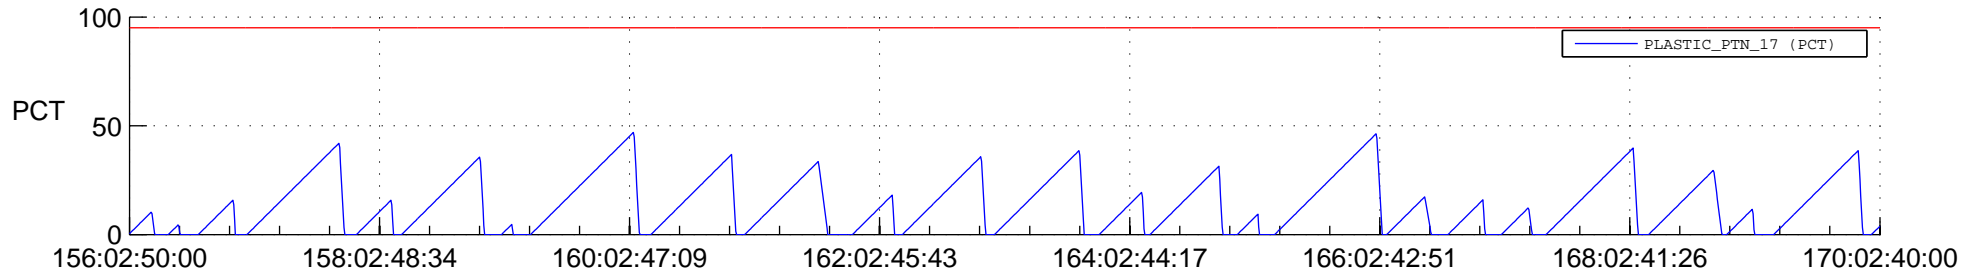

STEREO AHEAD SSR PCT Full Prediction

SWAVES_Percent_Full_Prediction

IMPACT_Percent_Full_Prediction

PLASTIC_Percent_Full_Prediction

Spacecraft_DownLink_Rate

Ground Time (2021:156:02:50:00.000 -2021:170:02:40:00.000)