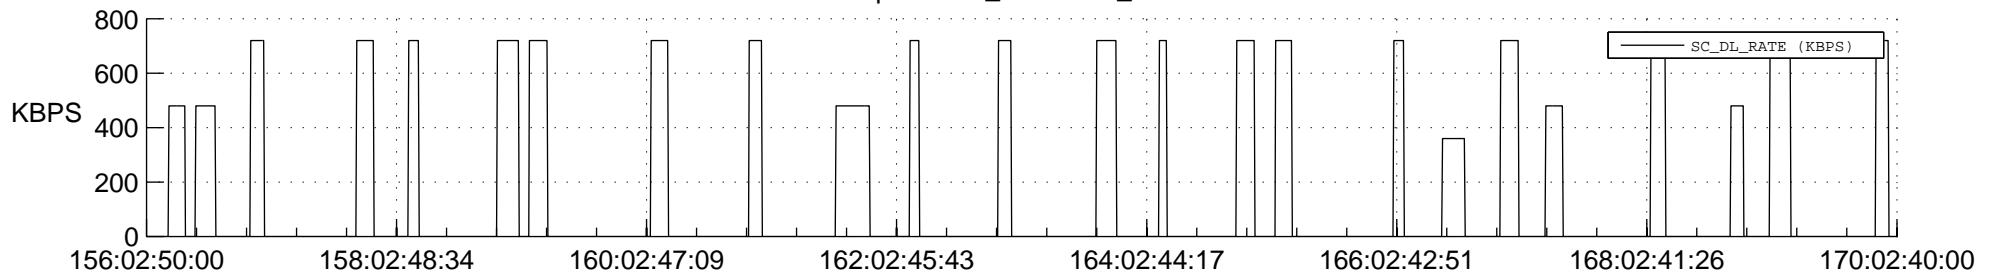

STEREO AHEAD SSR PCT Full Prediction

SWAVES_Percent_Full_Prediction

IMPACT_Percent_Full_Prediction

PLASTIC_Percent_Full_Prediction

Spacecraft_DownLink_Rate

Ground Time (2021:156:02:50:00.000 -2021:170:02:40:00.000)