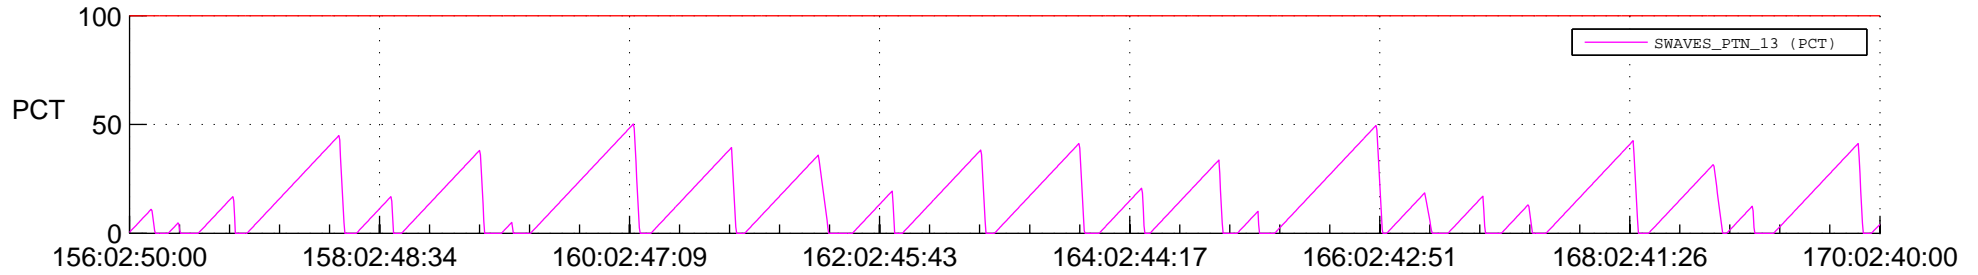

STEREO AHEAD SSR PCT Full Prediction

SWAVES_Percent_Full_Prediction

IMPACT_Percent_Full_Prediction

PLASTIC_Percent_Full_Prediction

Spacecraft_DownLink_Rate

Ground Time (2021:156:02:50:00.000 -2021:170:02:40:00.000)