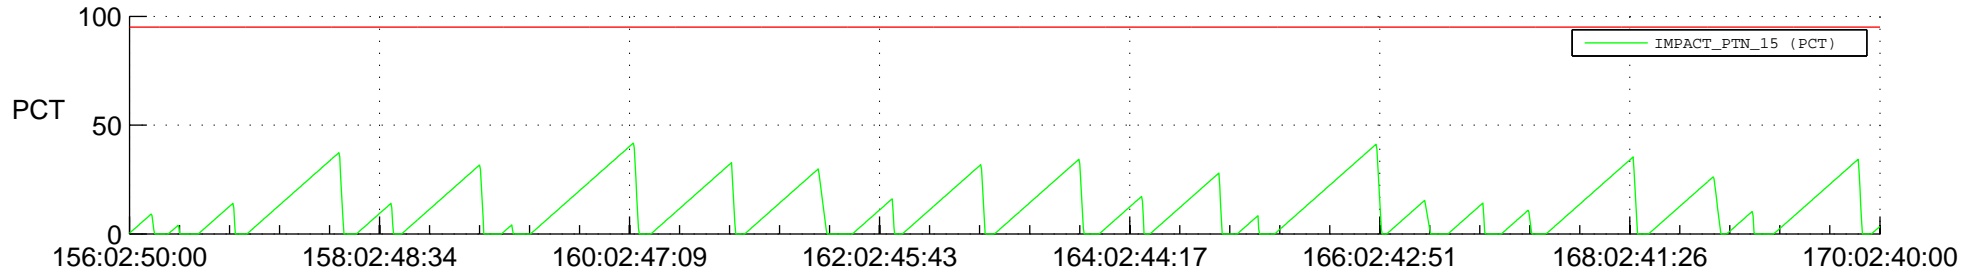

STEREO AHEAD SSR PCT Full Prediction

SWAVES_Percent_Full_Prediction

IMPACT_Percent_Full_Prediction

PLASTIC_Percent_Full_Prediction

Spacecraft_DownLink_Rate

Ground Time (2021:156:02:50:00.000 -2021:170:02:40:00.000)