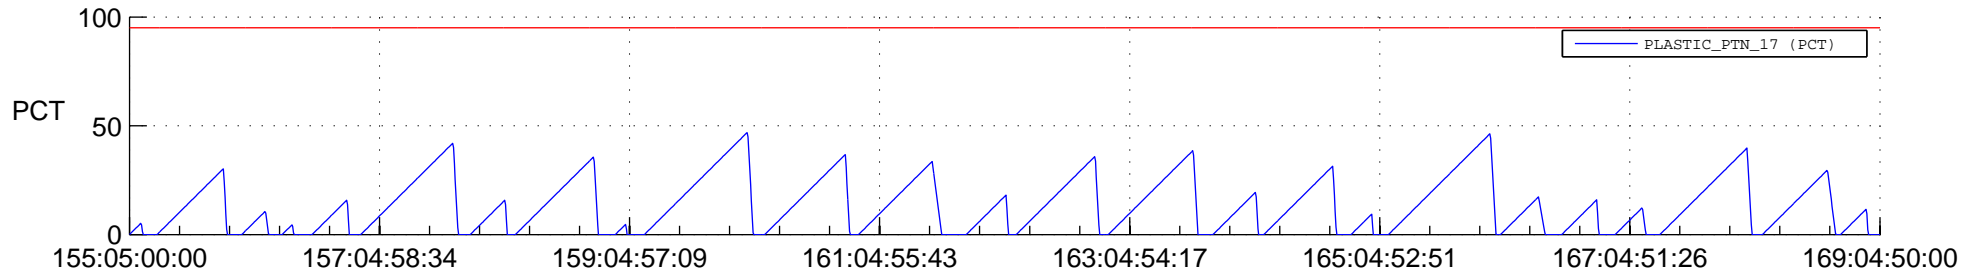

STEREO AHEAD SSR PCT Full Prediction

SWAVES_Percent_Full_Prediction

IMPACT_Percent_Full_Prediction

PLASTIC_Percent_Full_Prediction

Spacecraft_DownLink_Rate

Ground Time (2021:155:05:00:00.000 -2021:169:04:50:00.000)