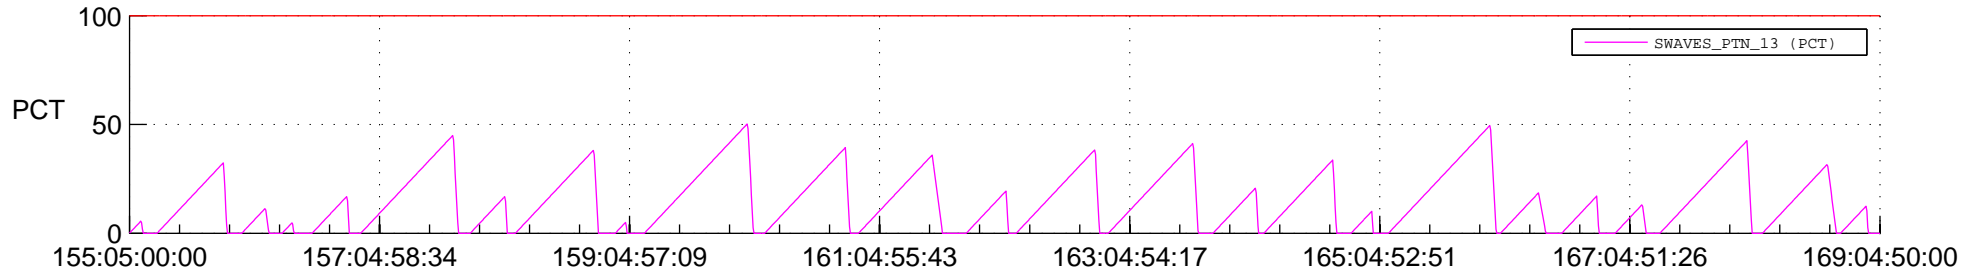

STEREO AHEAD SSR PCT Full Prediction

SWAVES_Percent_Full_Prediction

IMPACT_Percent_Full_Prediction

PLASTIC_Percent_Full_Prediction

Spacecraft_DownLink_Rate

Ground Time (2021:155:05:00:00.000 -2021:169:04:50:00.000)