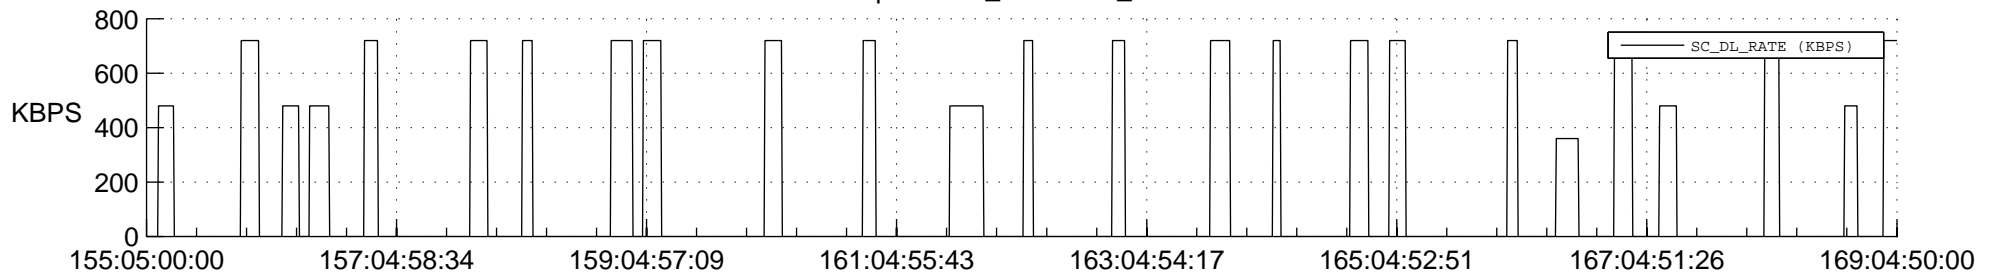

STEREO AHEAD SSR PCT Full Prediction

SWAVES_Percent_Full_Prediction

IMPACT_Percent_Full_Prediction

PLASTIC_Percent_Full_Prediction

Spacecraft_DownLink_Rate

Ground Time (2021:155:05:00:00.000 -2021:169:04:50:00.000)