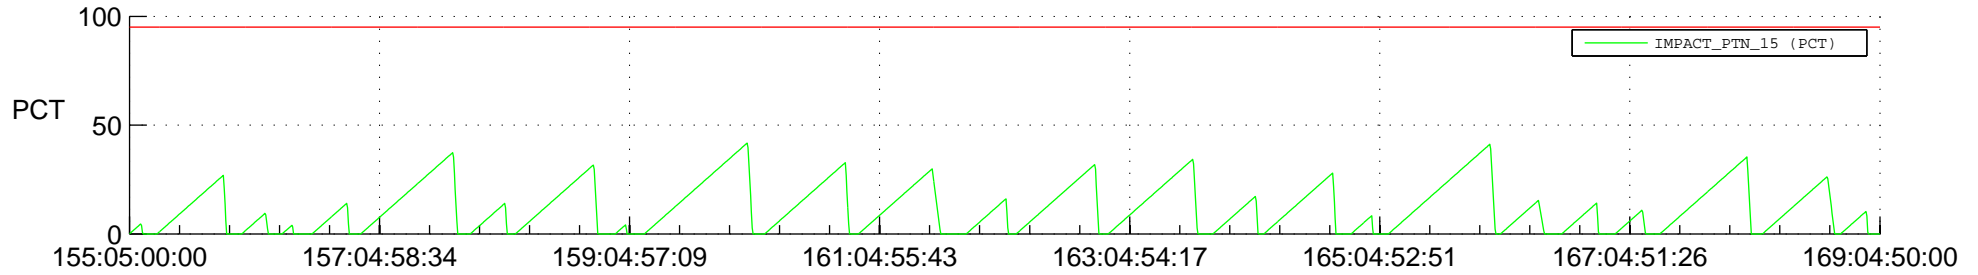

STEREO AHEAD SSR PCT Full Prediction

SWAVES_Percent_Full_Prediction

IMPACT_Percent_Full_Prediction

PLASTIC_Percent_Full_Prediction

Spacecraft_DownLink_Rate

Ground Time (2021:155:05:00:00.000 -2021:169:04:50:00.000)