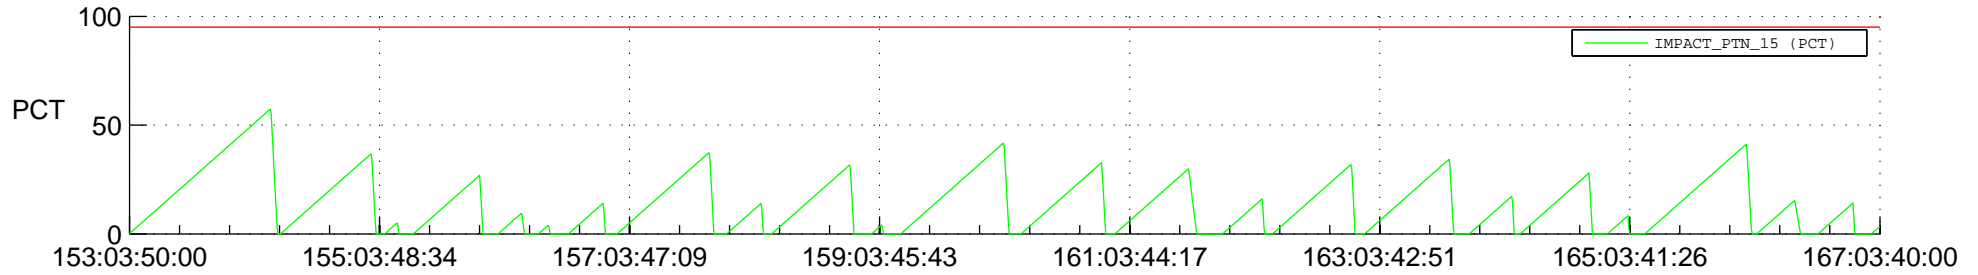

IMPACT_Percent_Full_Prediction