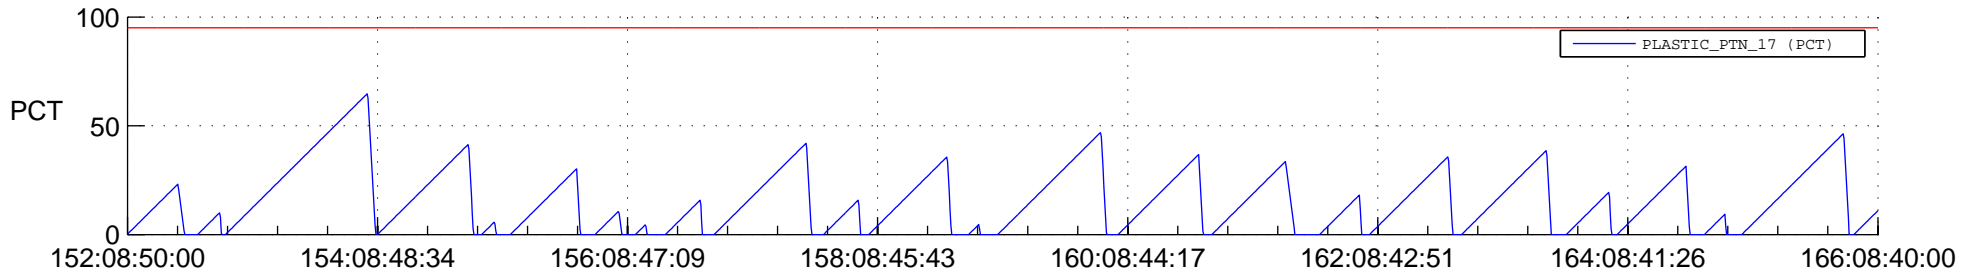

STEREO AHEAD SSR PCT Full Prediction

SWAVES_Percent_Full_Prediction

IMPACT_Percent_Full_Prediction

PLASTIC_Percent_Full_Prediction

Spacecraft_DownLink_Rate