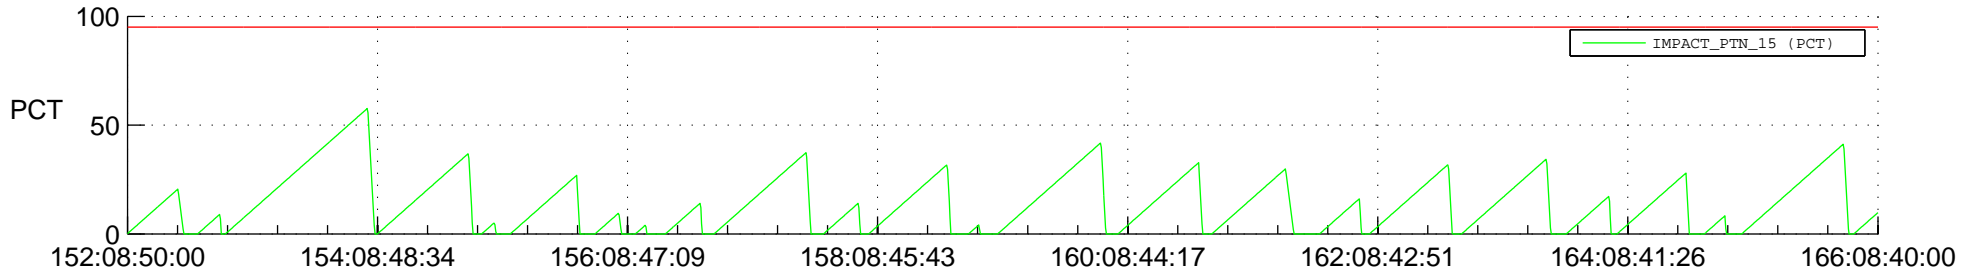

STEREO AHEAD SSR PCT Full Prediction

SWAVES_Percent_Full_Prediction

IMPACT_Percent_Full_Prediction

PLASTIC_Percent_Full_Prediction

Spacecraft_DownLink_Rate