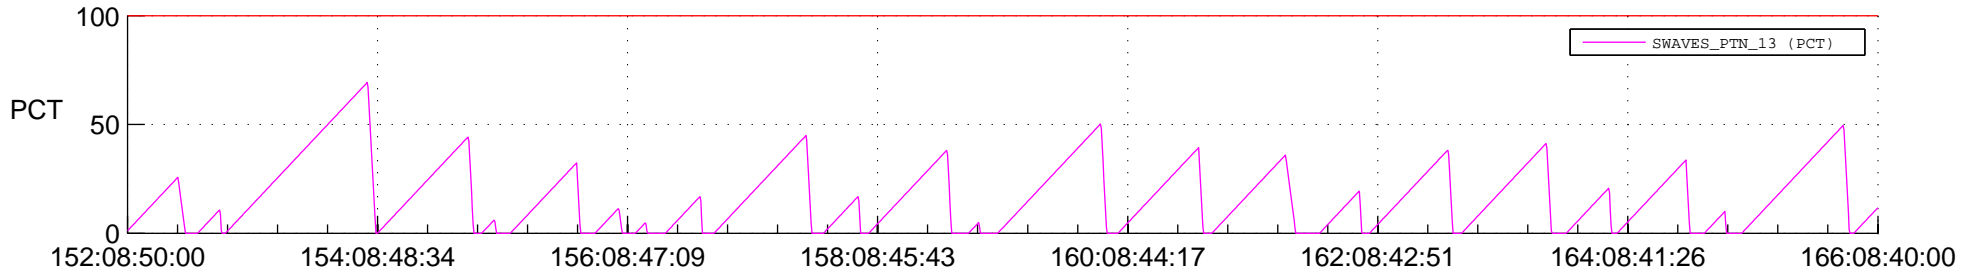

STEREO AHEAD SSR PCT Full Prediction

SWAVES_Percent_Full_Prediction

IMPACT_Percent_Full_Prediction

PLASTIC_Percent_Full_Prediction

Spacecraft_DownLink_Rate