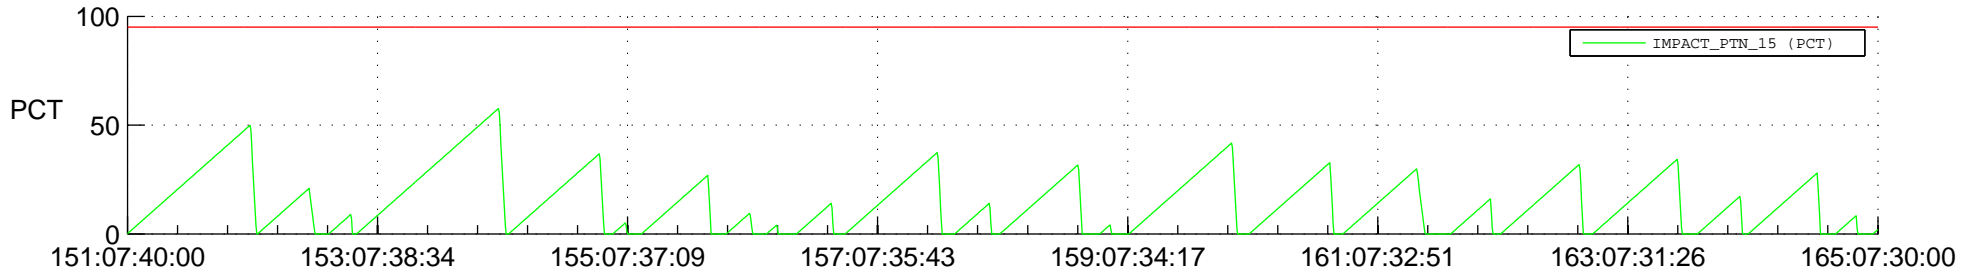

STEREO AHEAD SSR PCT Full Prediction

SWAVES_Percent_Full_Prediction

IMPACT_Percent_Full_Prediction

PLASTIC_Percent_Full_Prediction

Spacecraft_DownLink_Rate