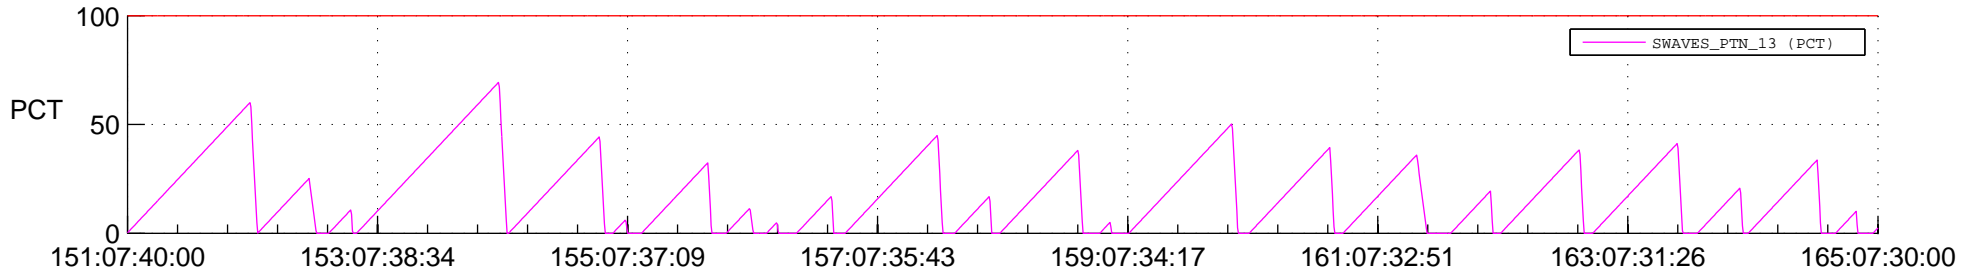

STEREO AHEAD SSR PCT Full Prediction

SWAVES_Percent_Full_Prediction

IMPACT_Percent_Full_Prediction

PLASTIC_Percent_Full_Prediction

Spacecraft_DownLink_Rate