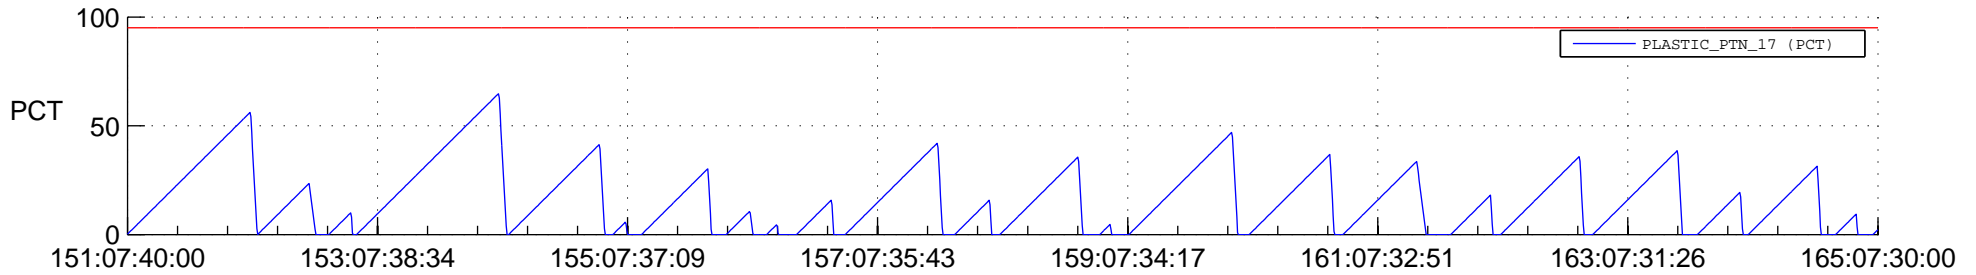

STEREO AHEAD SSR PCT Full Prediction

SWAVES_Percent_Full_Prediction

IMPACT_Percent_Full_Prediction

PLASTIC_Percent_Full_Prediction

Spacecraft_DownLink_Rate