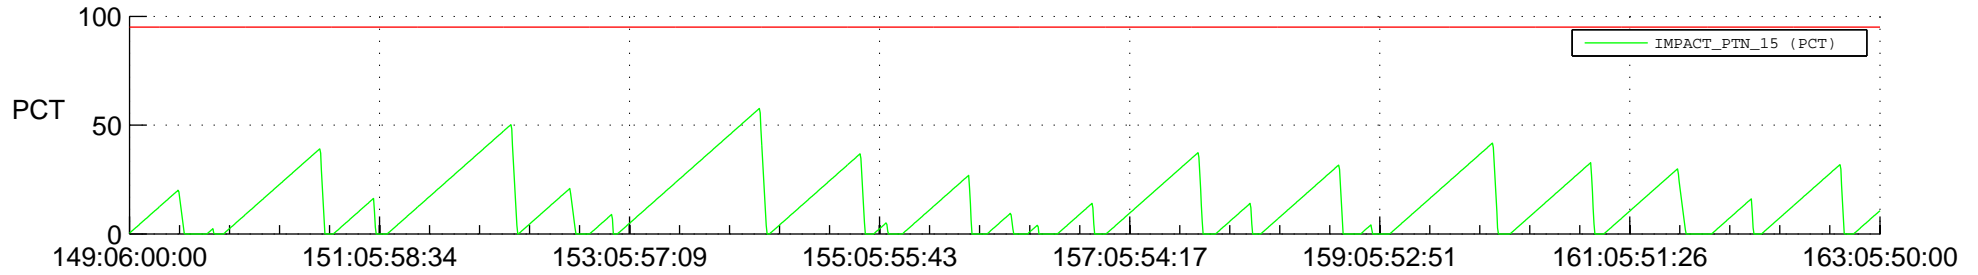

IMPACT_Percent_Full_Prediction