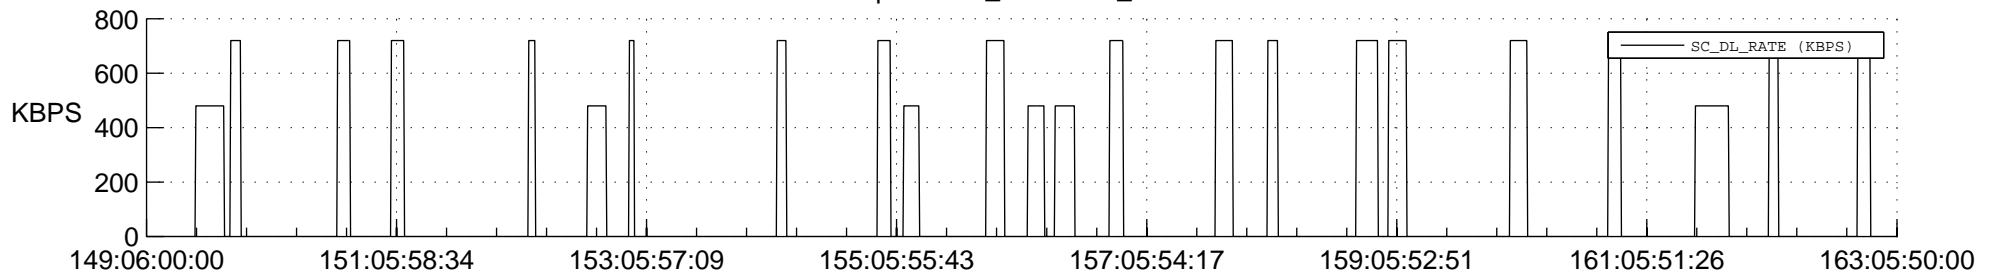

## Spacecraft\_DownLink\_Rate

Ground Time (2021:149:06:00:00.000 -2021:163:05:50:00.000)