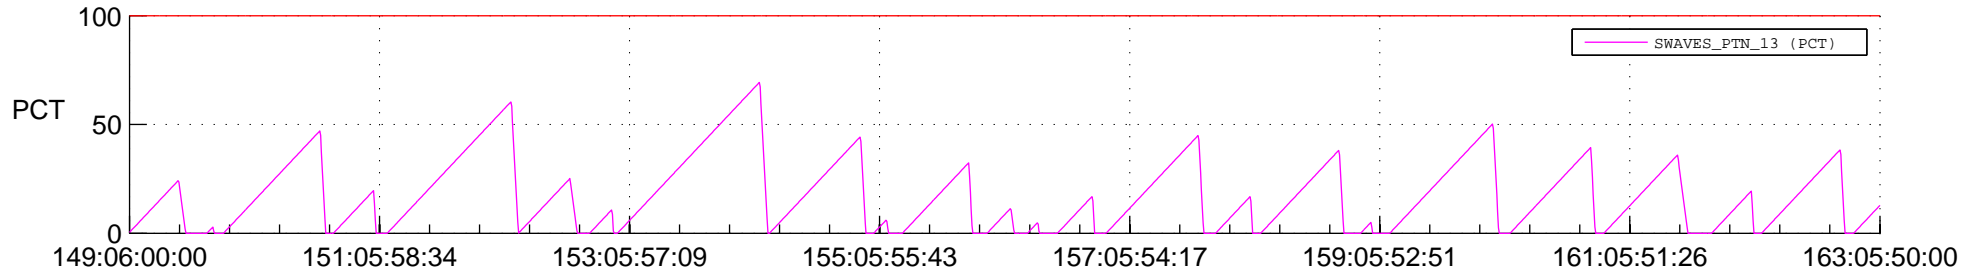

## SWAVES\_Percent\_Full\_Prediction

## Spacecraft\_DownLink\_Rate

Ground Time (2021:149:06:00:00.000 -2021:163:05:50:00.000)