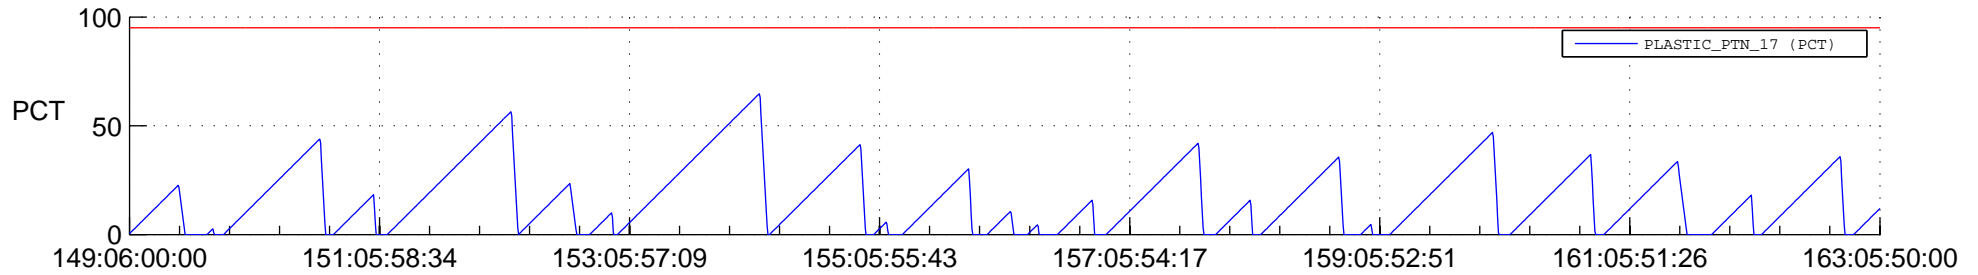

# STEREO AHEAD SSR PCT Full Prediction

## SWAVES\_Percent\_Full\_Prediction

## Spacecraft\_DownLink\_Rate

Ground Time (2021:149:06:00:00.000 -2021:163:05:50:00.000)