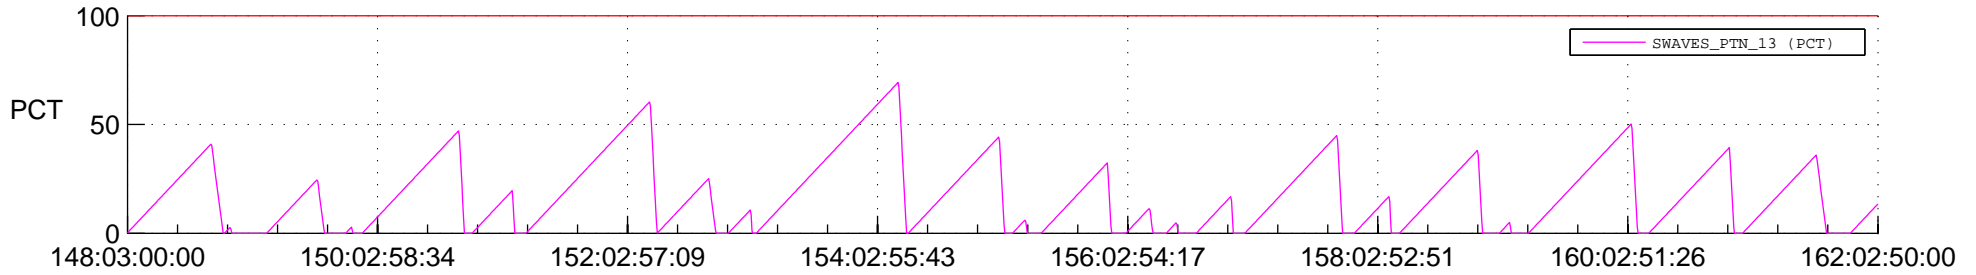

## SWAVES\_Percent\_Full\_Prediction

## Spacecraft\_DownLink\_Rate

Ground Time (2021:148:03:00:00.000 -2021:162:02:50:00.000)