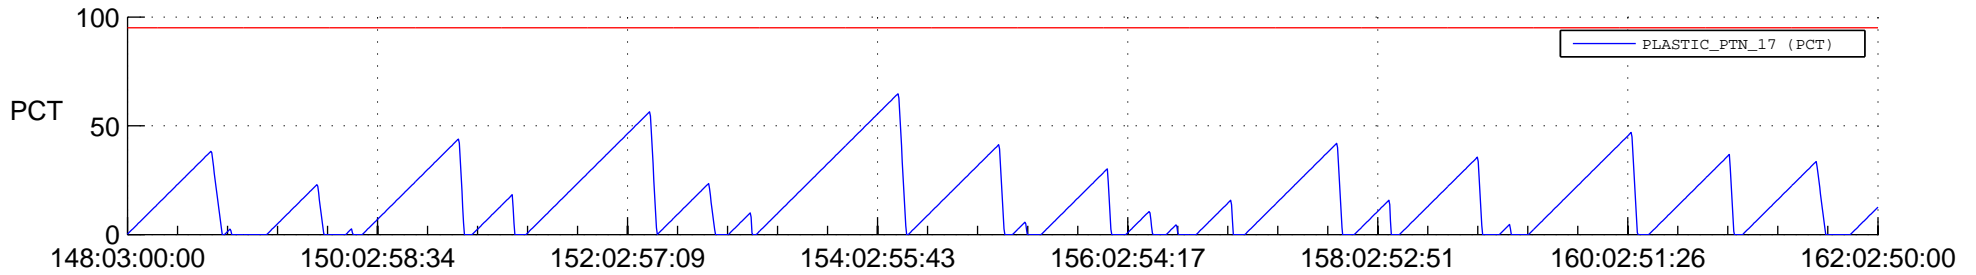

## SWAVES\_Percent\_Full\_Prediction

## Spacecraft\_DownLink\_Rate

Ground Time (2021:148:03:00:00.000 -2021:162:02:50:00.000)