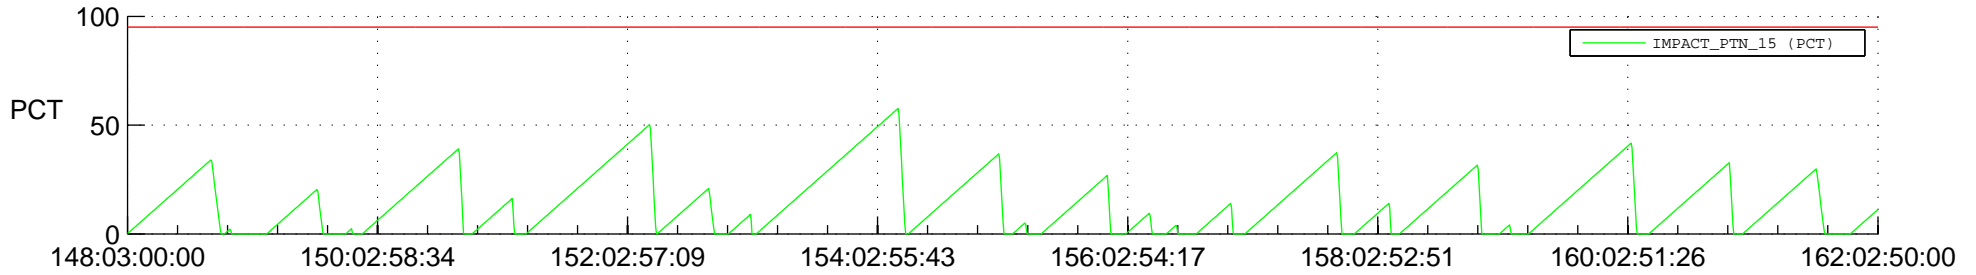

IMPACT_Percent_Full_Prediction