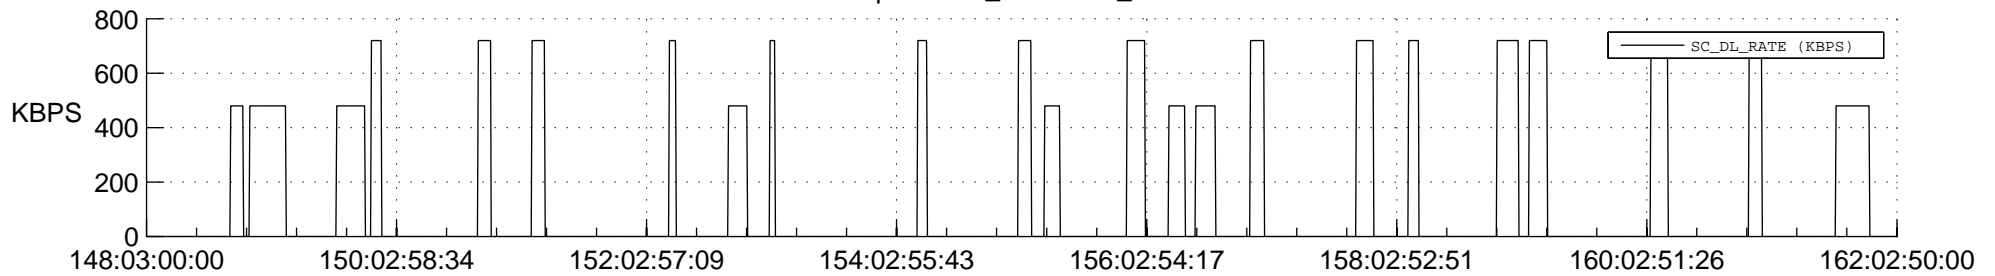

## Spacecraft\_DownLink\_Rate

Ground Time (2021:148:03:00:00.000 -2021:162:02:50:00.000)