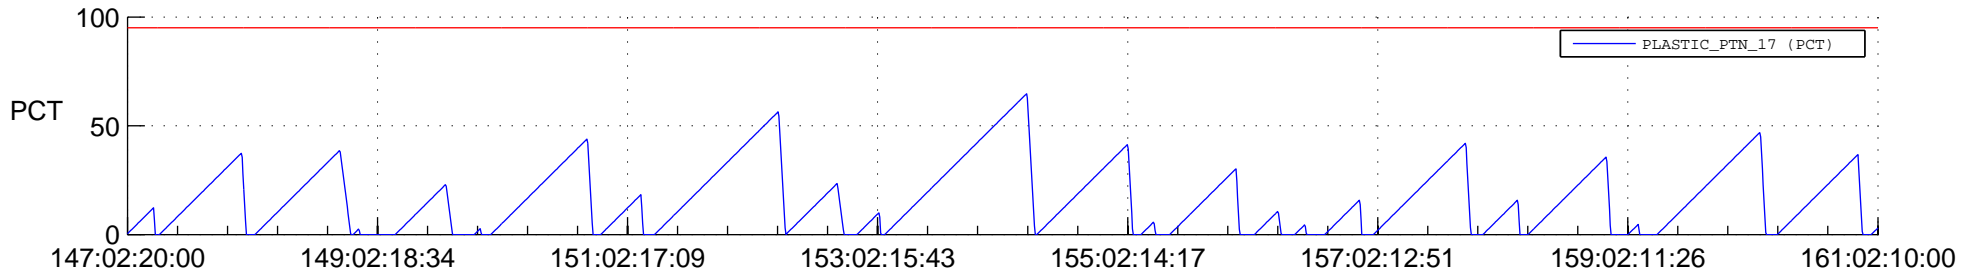

STEREO AHEAD SSR PCT Full Prediction

SWAVES_Percent_Full_Prediction

IMPACT_Percent_Full_Prediction

PLASTIC_Percent_Full_Prediction

Spacecraft_DownLink_Rate

Ground Time (2021:147:02:20:00.000 -2021:161:02:10:00.000)