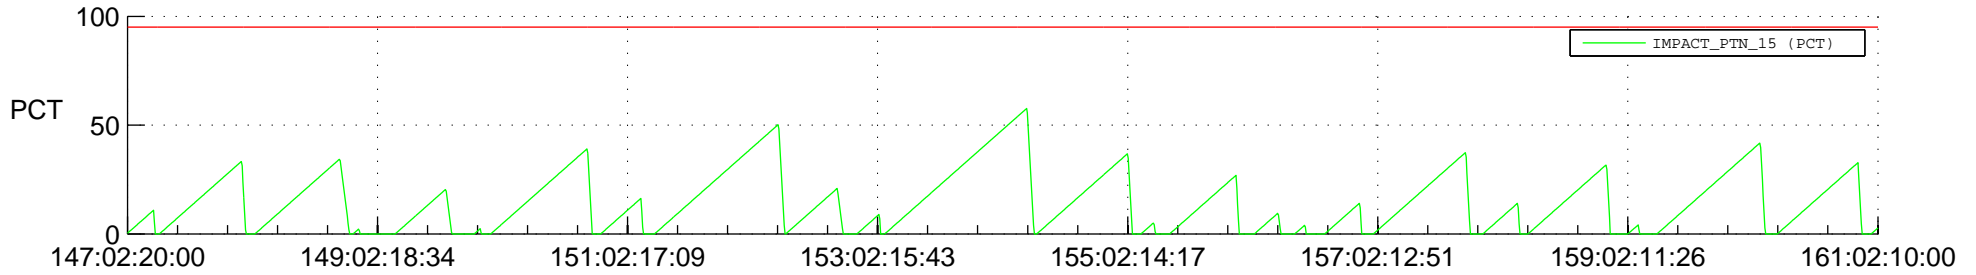

STEREO AHEAD SSR PCT Full Prediction

SWAVES_Percent_Full_Prediction

IMPACT_Percent_Full_Prediction

PLASTIC_Percent_Full_Prediction

Spacecraft_DownLink_Rate

Ground Time (2021:147:02:20:00.000 -2021:161:02:10:00.000)