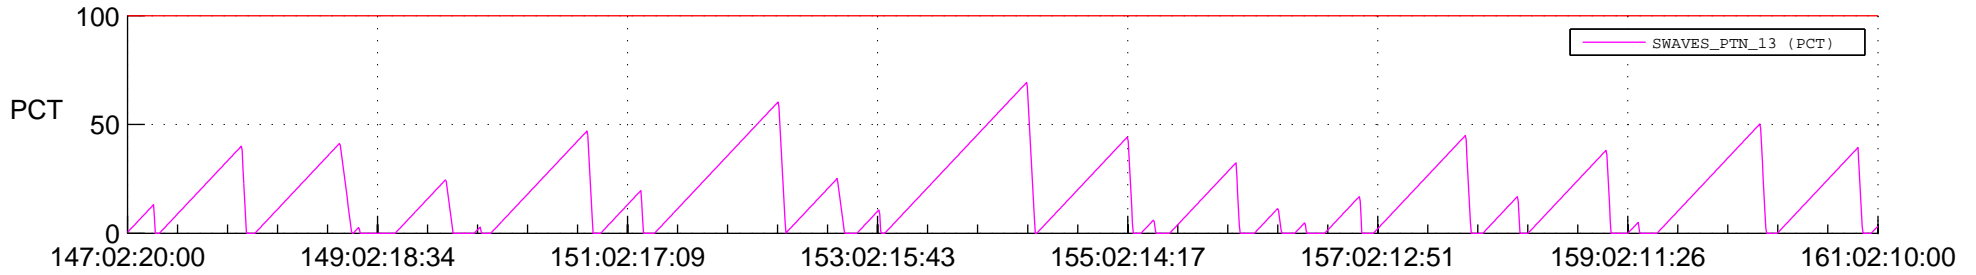

STEREO AHEAD SSR PCT Full Prediction

SWAVES_Percent_Full_Prediction

IMPACT_Percent_Full_Prediction

PLASTIC_Percent_Full_Prediction

Spacecraft_DownLink_Rate

Ground Time (2021:147:02:20:00.000 -2021:161:02:10:00.000)