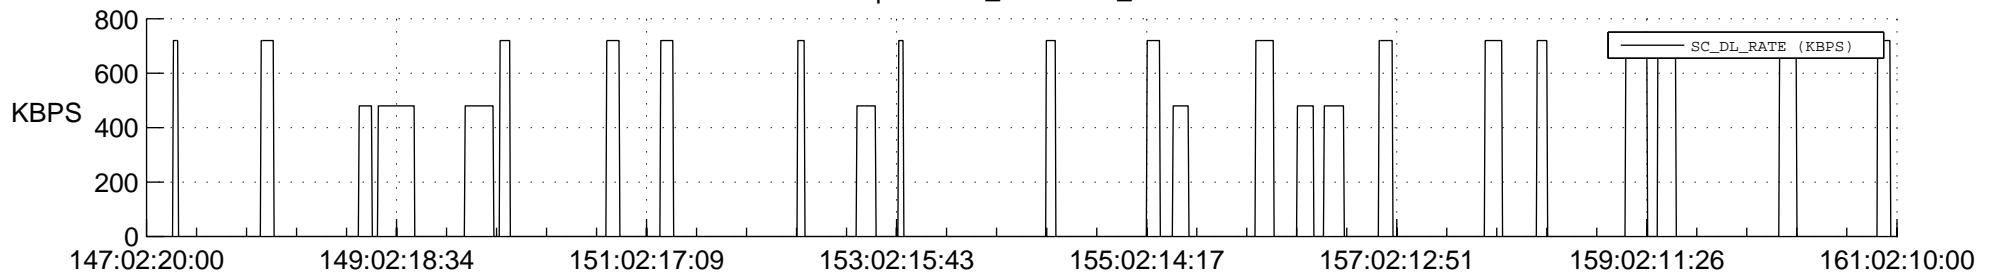

STEREO AHEAD SSR PCT Full Prediction

SWAVES_Percent_Full_Prediction

IMPACT_Percent_Full_Prediction

PLASTIC_Percent_Full_Prediction

Spacecraft_DownLink_Rate

Ground Time (2021:147:02:20:00.000 -2021:161:02:10:00.000)