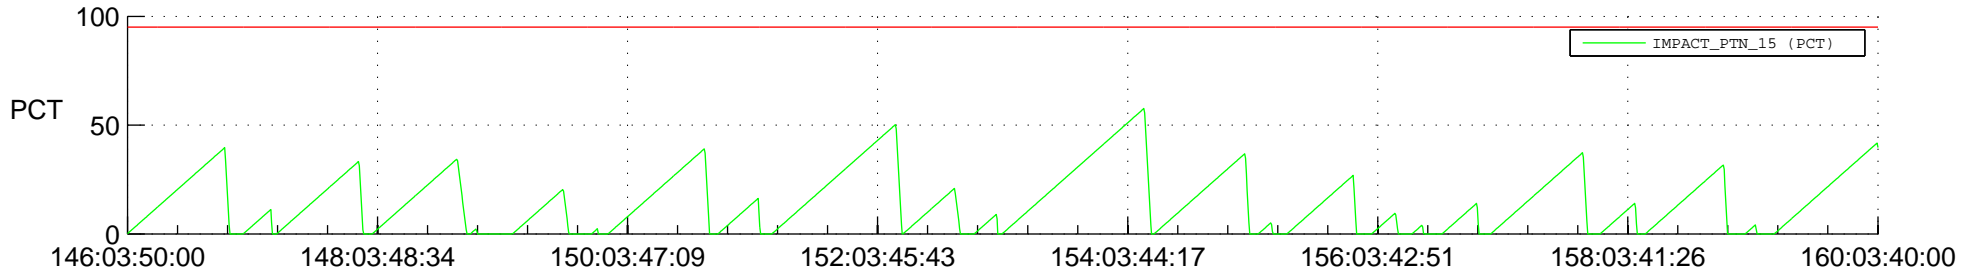

IMPACT_Percent_Full_Prediction