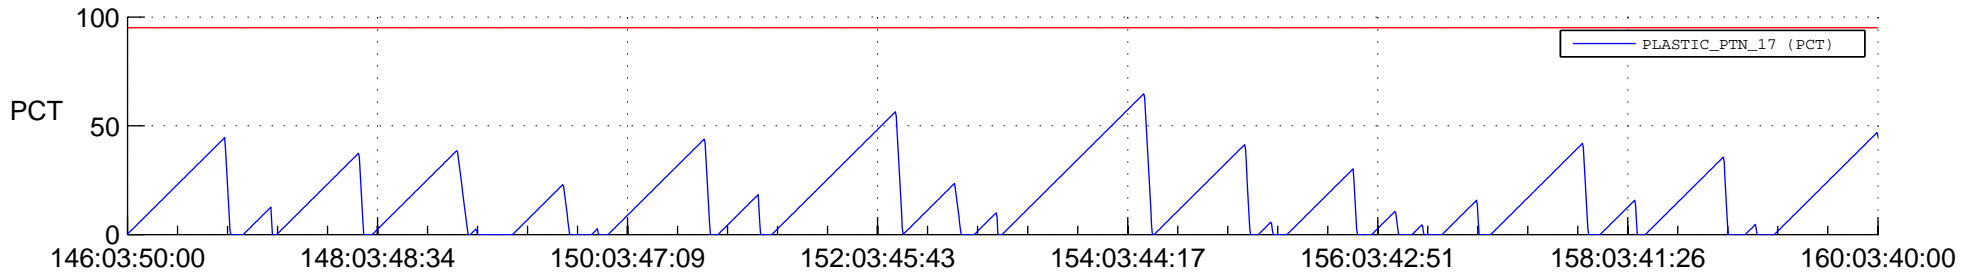

PLASTIC_Percent_Full_Prediction