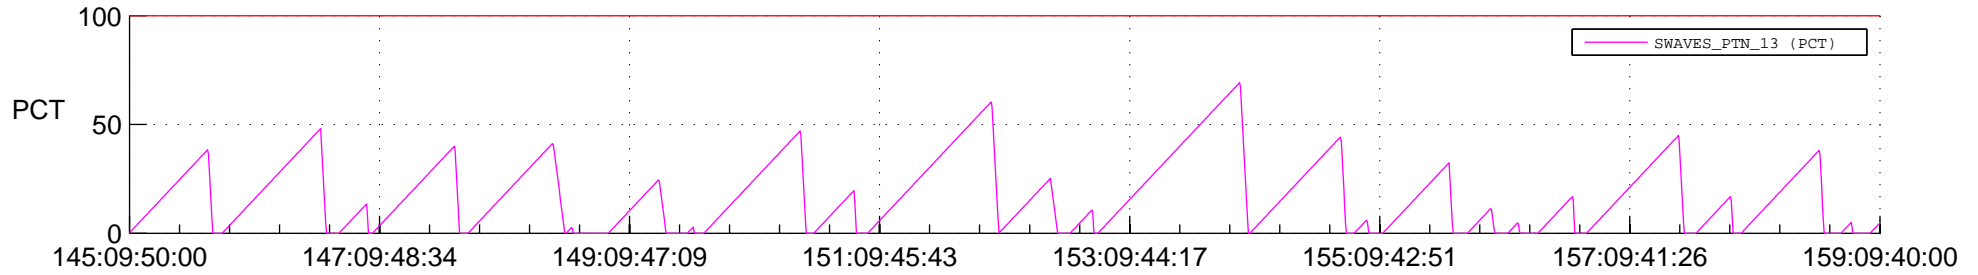

## SWAVES\_Percent\_Full\_Prediction

## Spacecraft\_DownLink\_Rate

Ground Time (2021:145:09:50:00.000 -2021:159:09:40:00.000)