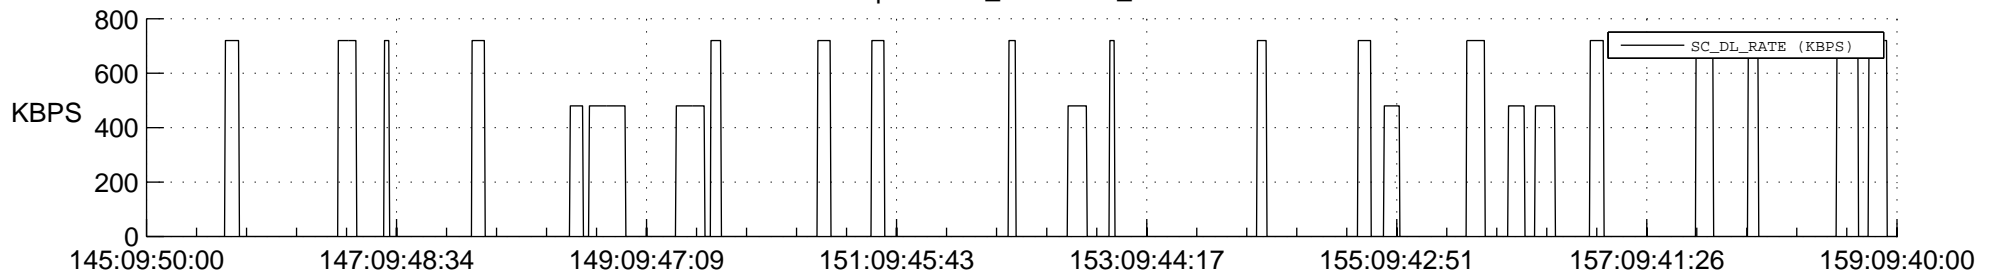

## Spacecraft\_DownLink\_Rate

Ground Time (2021:145:09:50:00.000 -2021:159:09:40:00.000)