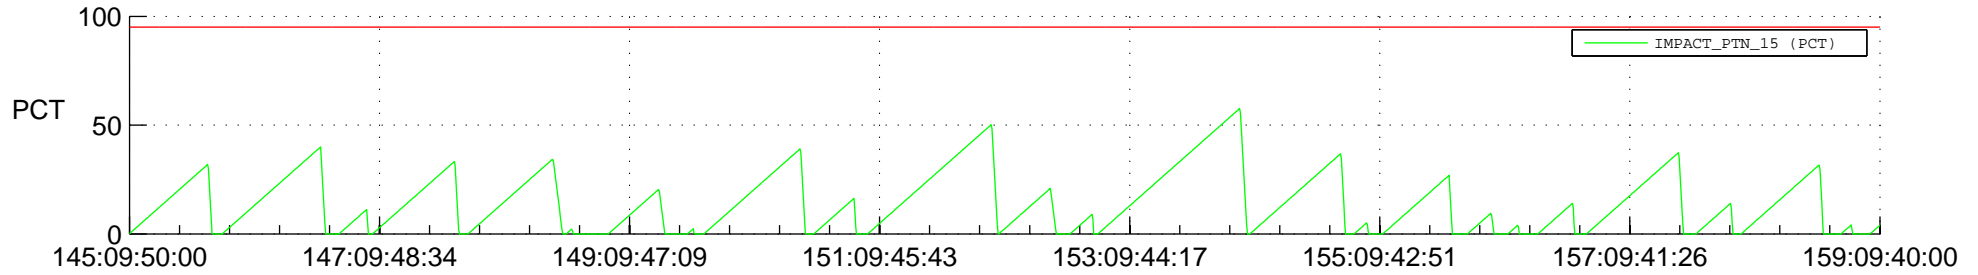

IMPACT_Percent_Full_Prediction