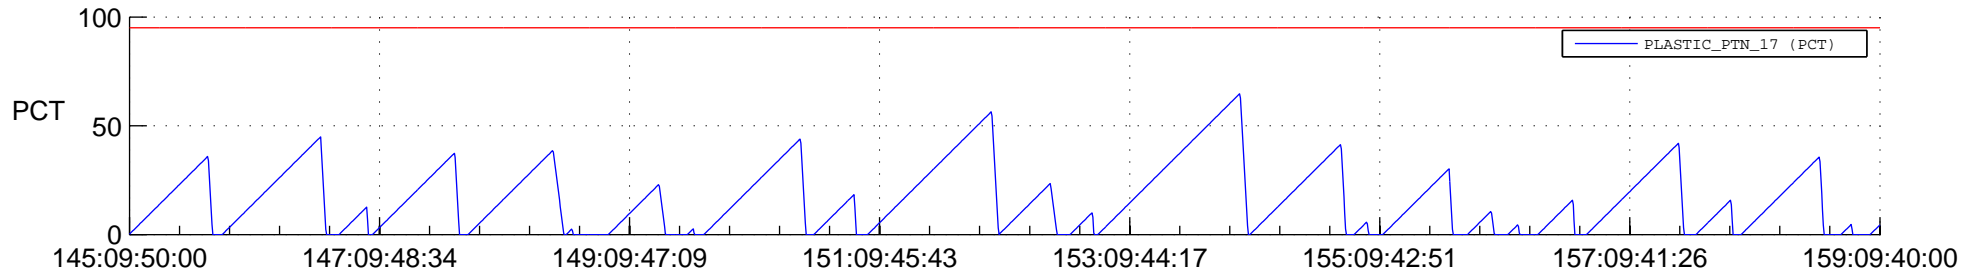

## SWAVES\_Percent\_Full\_Prediction

## Spacecraft\_DownLink\_Rate

Ground Time (2021:145:09:50:00.000 -2021:159:09:40:00.000)