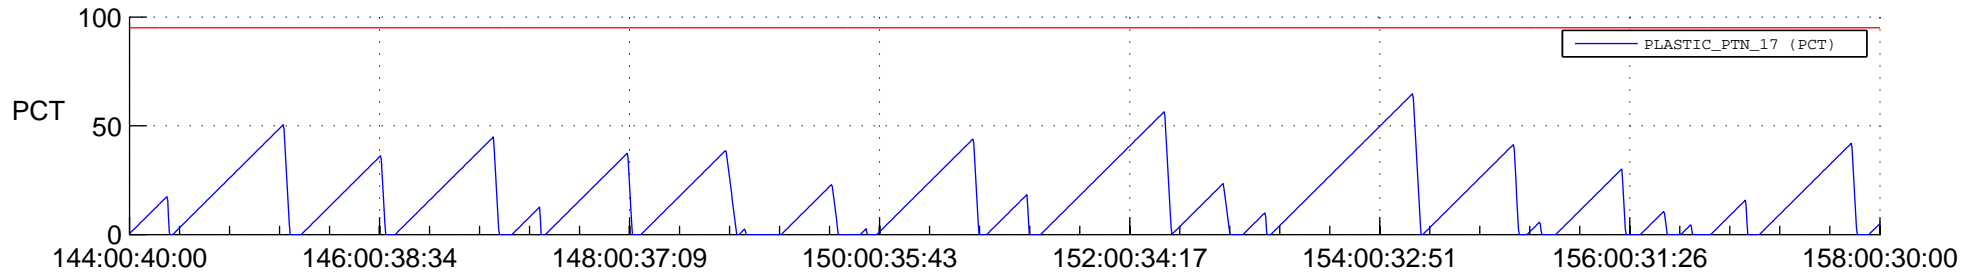

STEREO AHEAD SSR PCT Full Prediction

SWAVES_Percent_Full_Prediction

IMPACT_Percent_Full_Prediction

PLASTIC_Percent_Full_Prediction

Spacecraft_DownLink_Rate

Ground Time (2021:144:00:40:00.000 -2021:158:00:30:00.000)