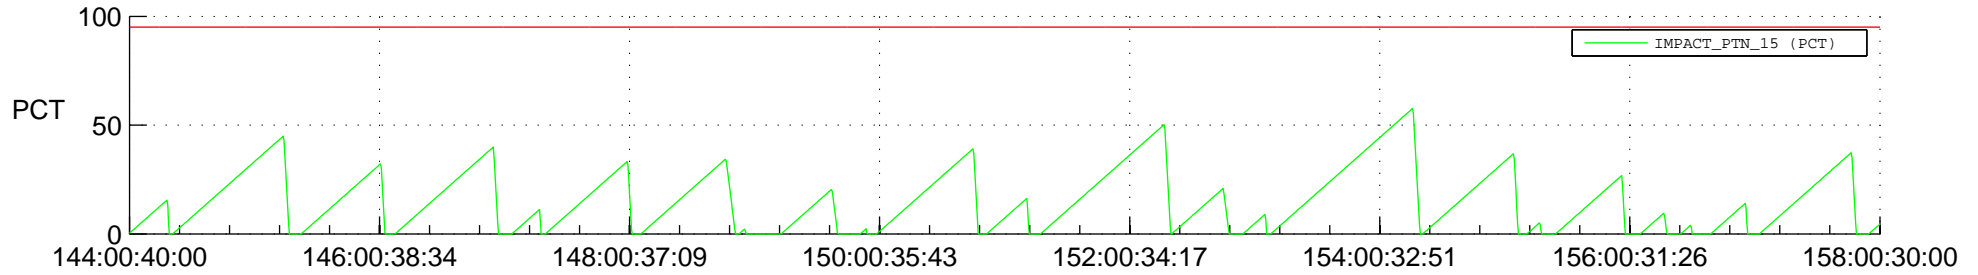

STEREO AHEAD SSR PCT Full Prediction

SWAVES_Percent_Full_Prediction

IMPACT_Percent_Full_Prediction

PLASTIC_Percent_Full_Prediction

Spacecraft_DownLink_Rate

Ground Time (2021:144:00:40:00.000 -2021:158:00:30:00.000)