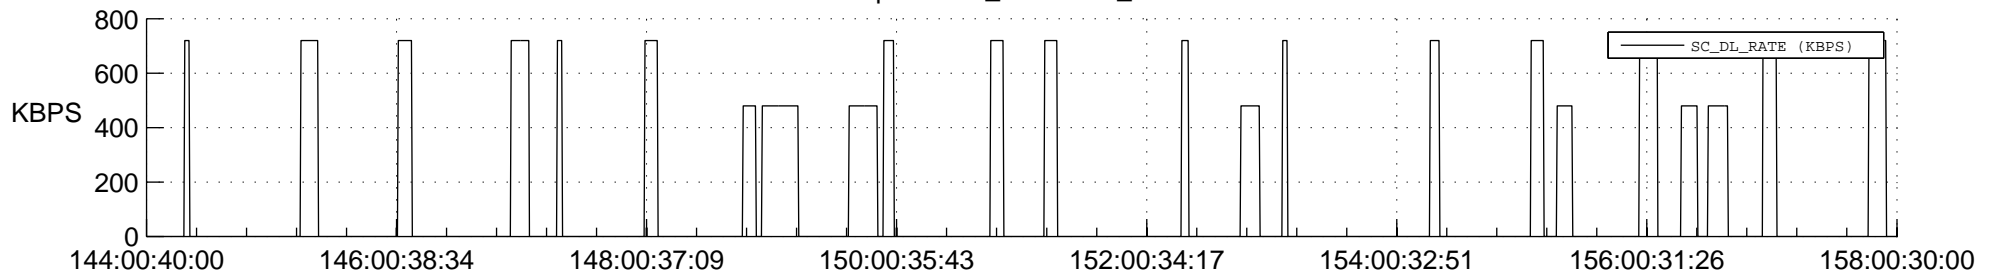

STEREO AHEAD SSR PCT Full Prediction

SWAVES_Percent_Full_Prediction

IMPACT_Percent_Full_Prediction

PLASTIC_Percent_Full_Prediction

Spacecraft_DownLink_Rate

Ground Time (2021:144:00:40:00.000 -2021:158:00:30:00.000)