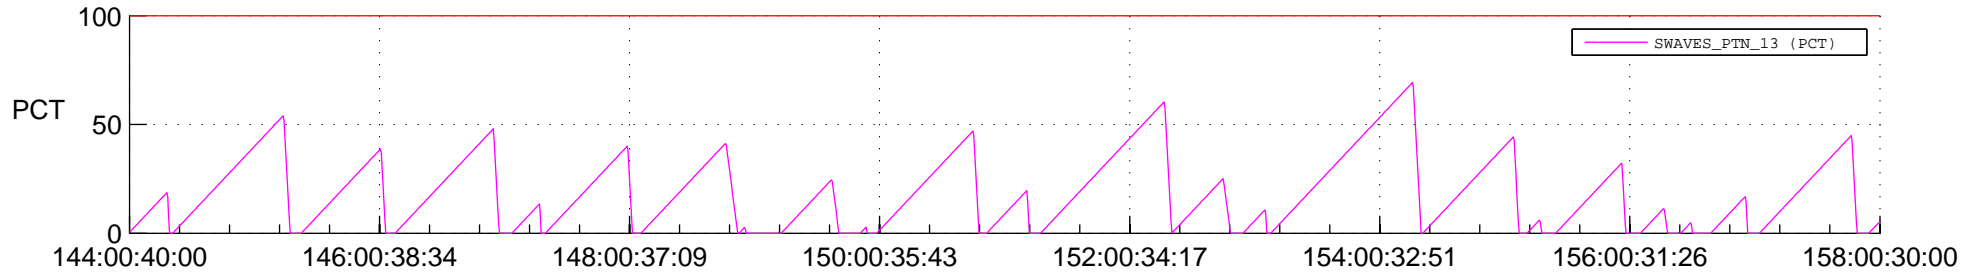

STEREO AHEAD SSR PCT Full Prediction

SWAVES_Percent_Full_Prediction

IMPACT_Percent_Full_Prediction

PLASTIC_Percent_Full_Prediction

Spacecraft_DownLink_Rate

Ground Time (2021:144:00:40:00.000 -2021:158:00:30:00.000)