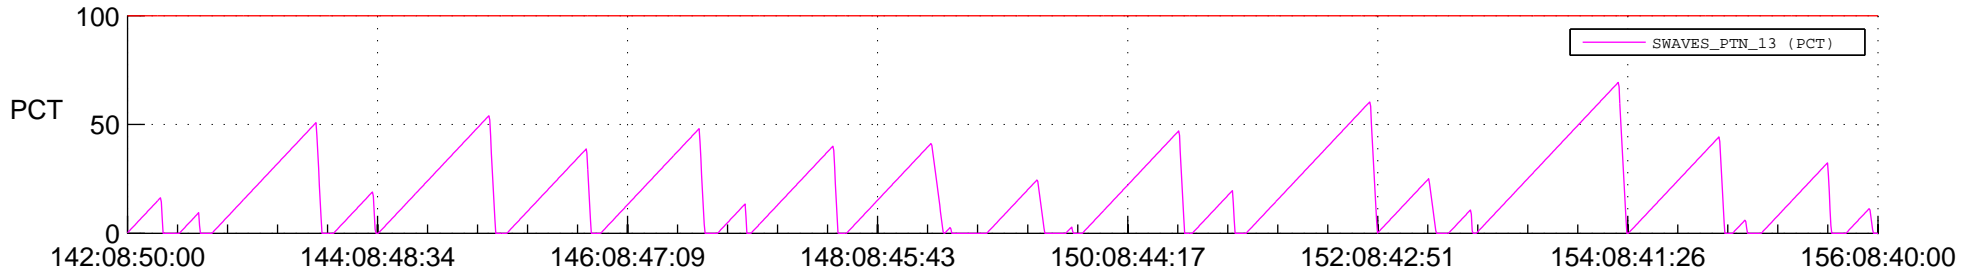

STEREO AHEAD SSR PCT Full Prediction

SWAVES_Percent_Full_Prediction

IMPACT_Percent_Full_Prediction

PLASTIC_Percent_Full_Prediction

Spacecraft_DownLink_Rate