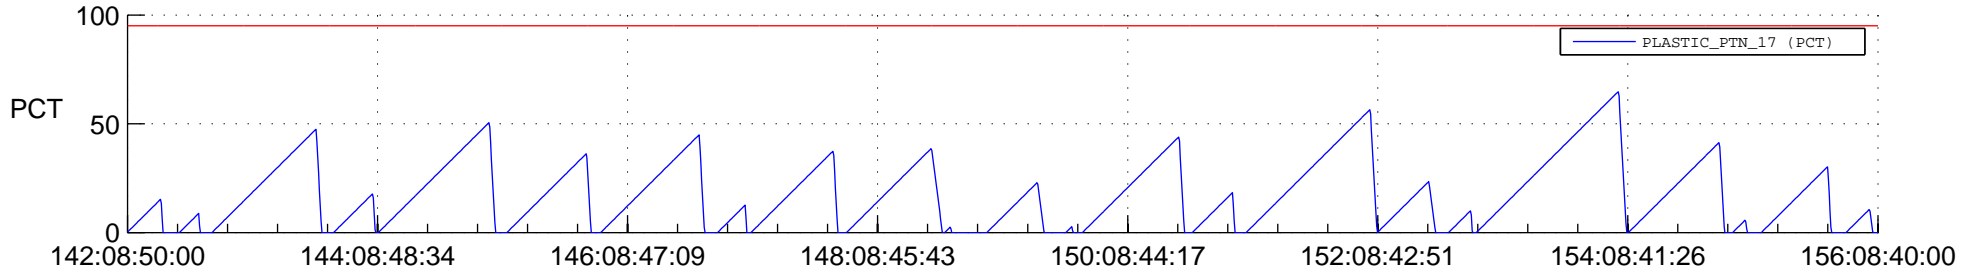

STEREO AHEAD SSR PCT Full Prediction

SWAVES_Percent_Full_Prediction

IMPACT_Percent_Full_Prediction

PLASTIC_Percent_Full_Prediction

Spacecraft_DownLink_Rate