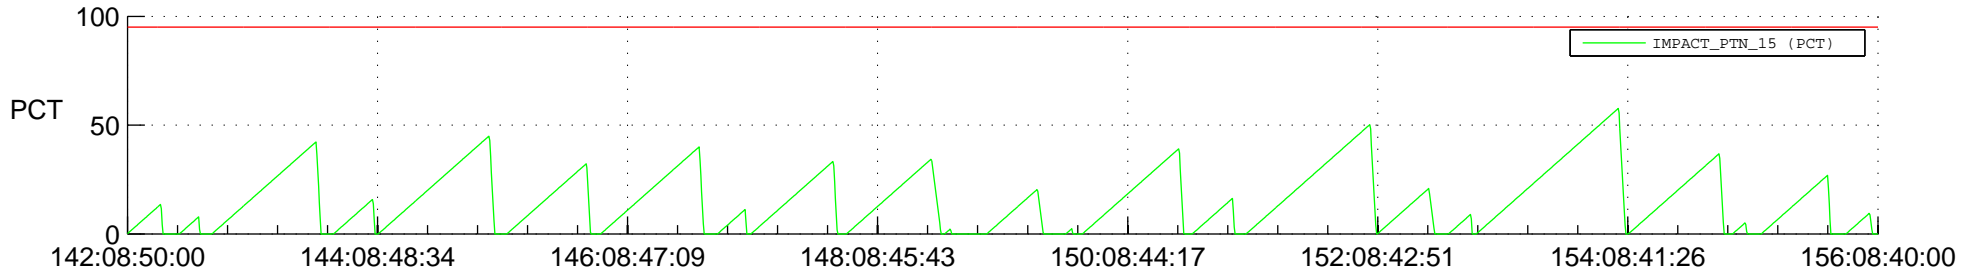

STEREO AHEAD SSR PCT Full Prediction

SWAVES_Percent_Full_Prediction

IMPACT_Percent_Full_Prediction

PLASTIC_Percent_Full_Prediction

Spacecraft_DownLink_Rate