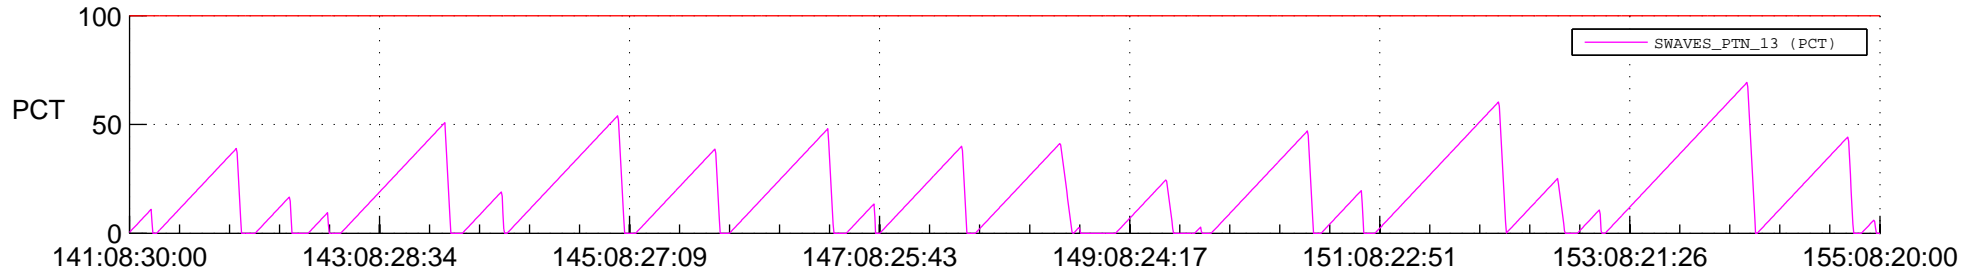

## SWAVES\_Percent\_Full\_Prediction

## Spacecraft\_DownLink\_Rate

Ground Time (2021:141:08:30:00.000 -2021:155:08:20:00.000)