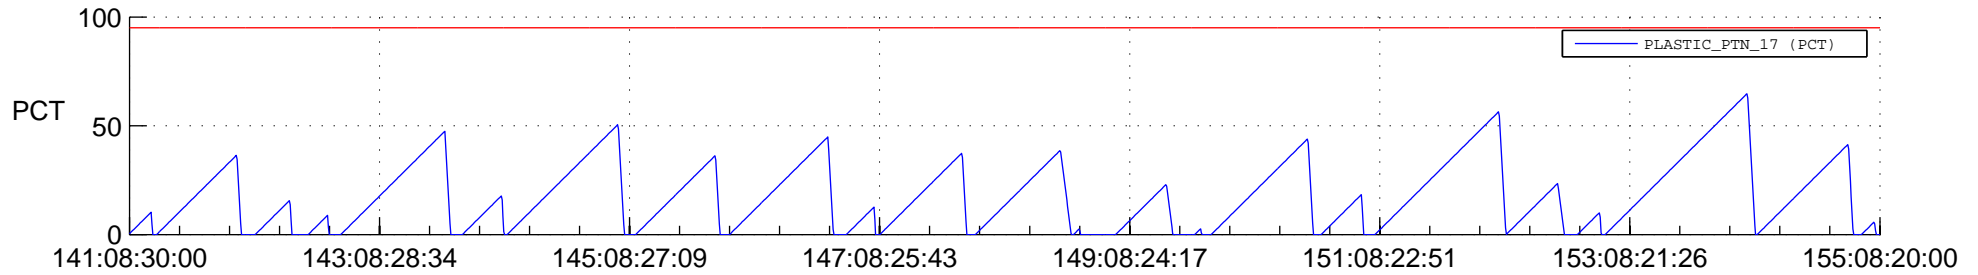

## SWAVES\_Percent\_Full\_Prediction

## Spacecraft\_DownLink\_Rate

Ground Time (2021:141:08:30:00.000 -2021:155:08:20:00.000)