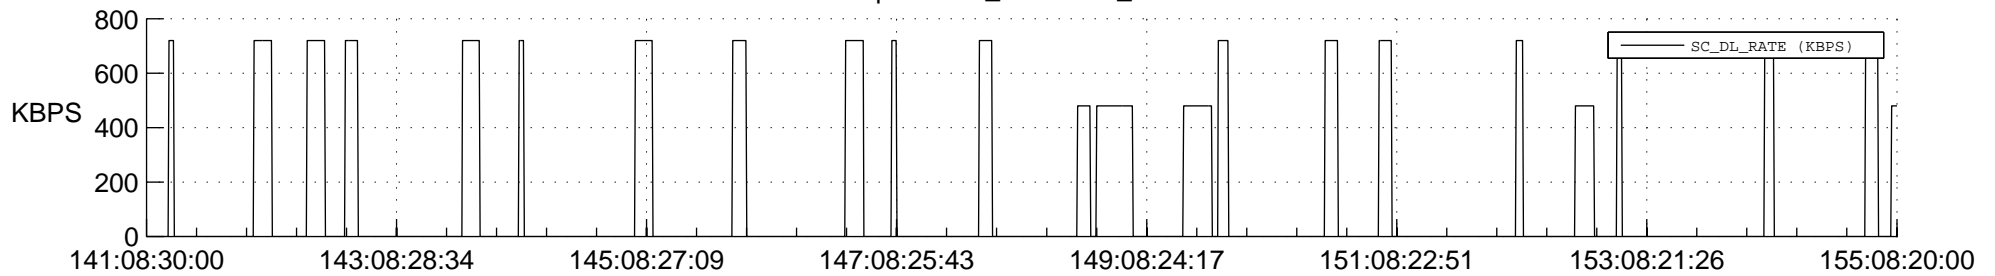

## Spacecraft\_DownLink\_Rate

Ground Time (2021:141:08:30:00.000 -2021:155:08:20:00.000)