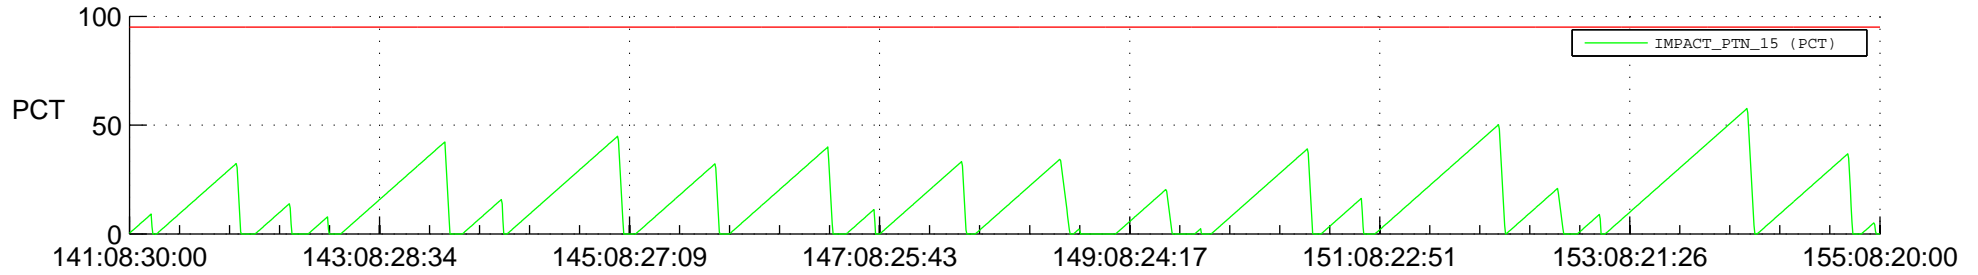

IMPACT_Percent_Full_Prediction