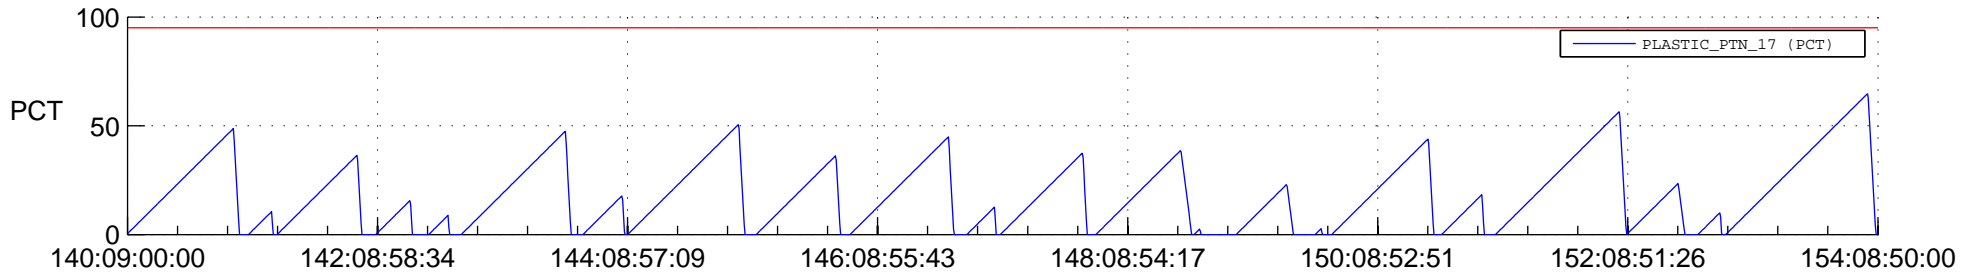

STEREO AHEAD SSR PCT Full Prediction

SWAVES_Percent_Full_Prediction

IMPACT_Percent_Full_Prediction

PLASTIC_Percent_Full_Prediction

Spacecraft_DownLink_Rate

Ground Time (2021:140:09:00:00.000 -2021:154:08:50:00.000)