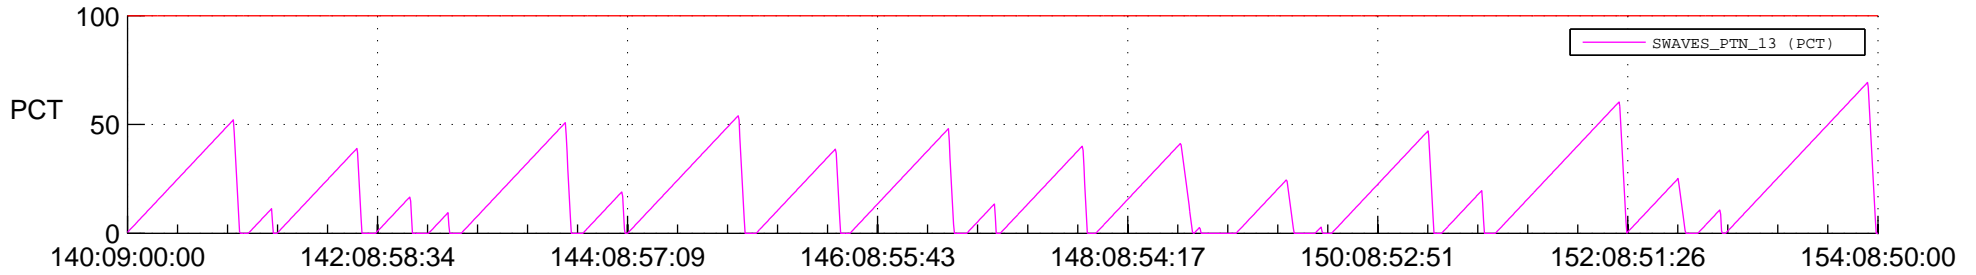

STEREO AHEAD SSR PCT Full Prediction

SWAVES_Percent_Full_Prediction

IMPACT_Percent_Full_Prediction

PLASTIC_Percent_Full_Prediction

Spacecraft_DownLink_Rate

Ground Time (2021:140:09:00:00.000 -2021:154:08:50:00.000)