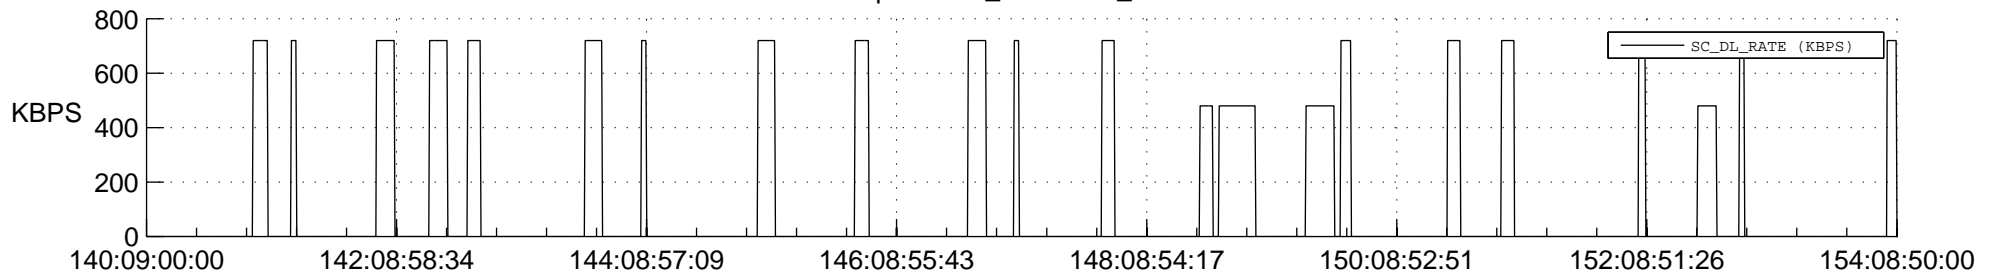

STEREO AHEAD SSR PCT Full Prediction

SWAVES_Percent_Full_Prediction

IMPACT_Percent_Full_Prediction

PLASTIC_Percent_Full_Prediction

Spacecraft_DownLink_Rate

Ground Time (2021:140:09:00:00.000 -2021:154:08:50:00.000)