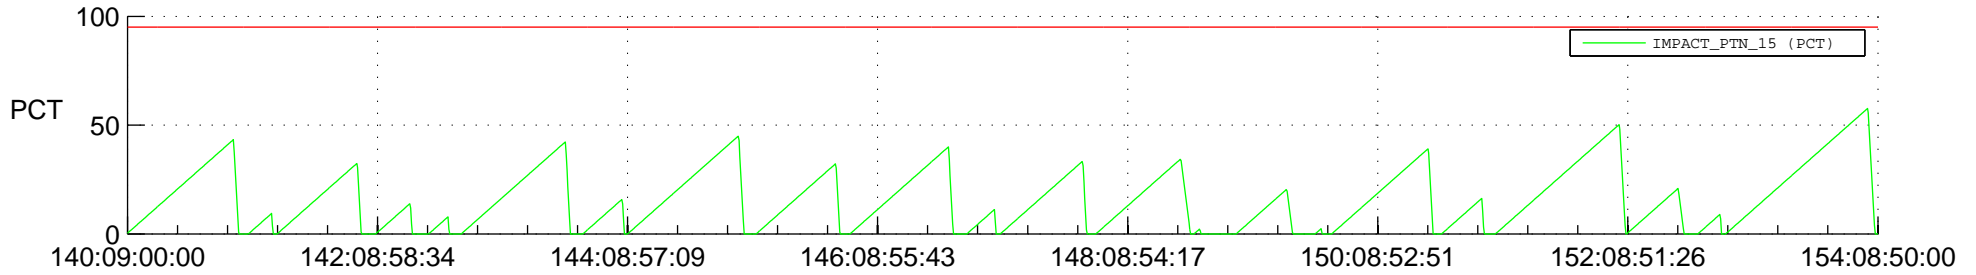

STEREO AHEAD SSR PCT Full Prediction

SWAVES_Percent_Full_Prediction

IMPACT_Percent_Full_Prediction

PLASTIC_Percent_Full_Prediction

Spacecraft_DownLink_Rate

Ground Time (2021:140:09:00:00.000 -2021:154:08:50:00.000)