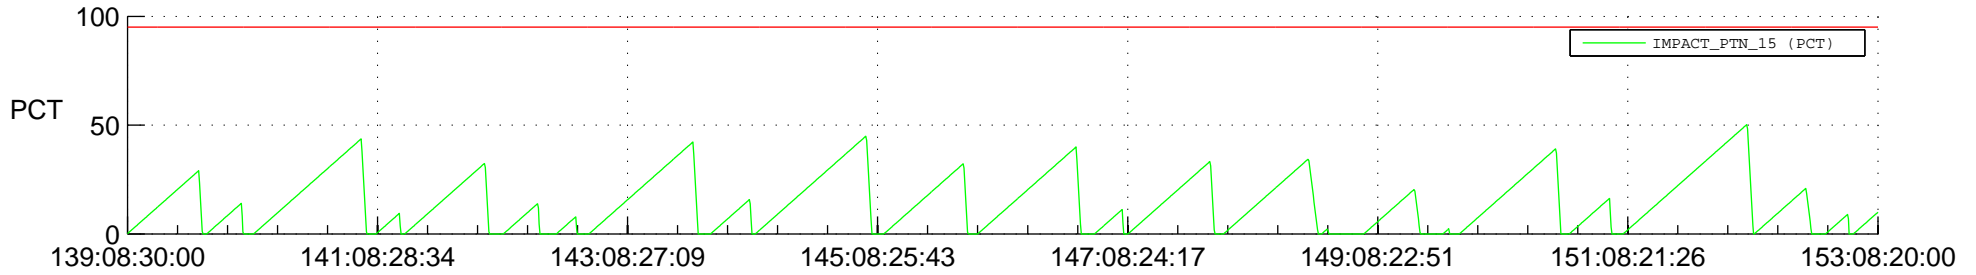

IMPACT_Percent_Full_Prediction