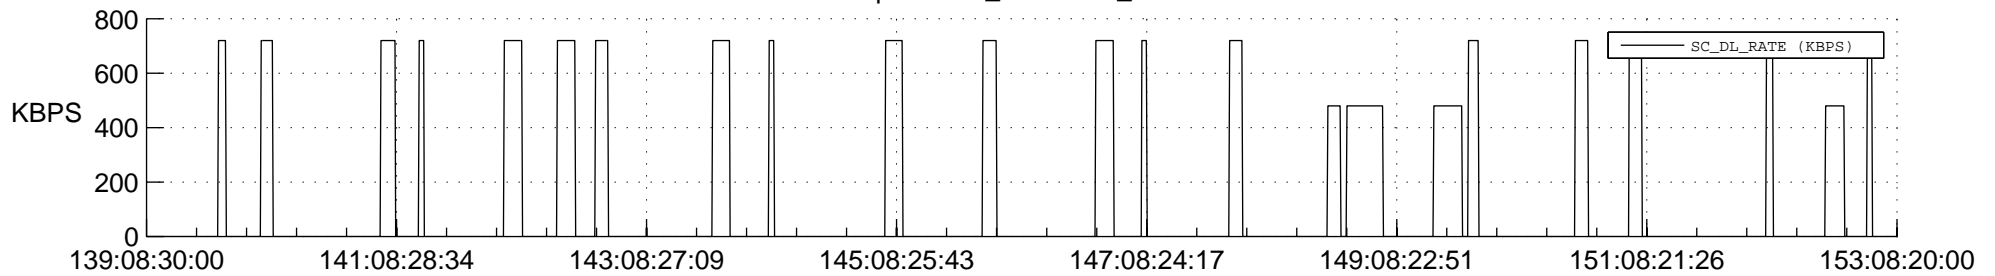

## Spacecraft\_DownLink\_Rate

Ground Time (2021:139:08:30:00.000 -2021:153:08:20:00.000)