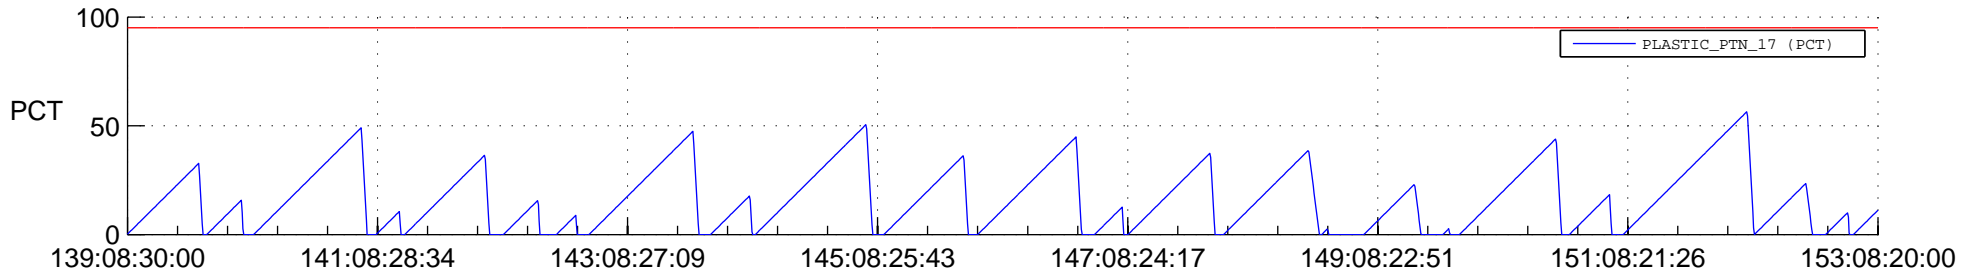

# STEREO AHEAD SSR PCT Full Prediction

## SWAVES\_Percent\_Full\_Prediction

## Spacecraft\_DownLink\_Rate

Ground Time (2021:139:08:30:00.000 -2021:153:08:20:00.000)