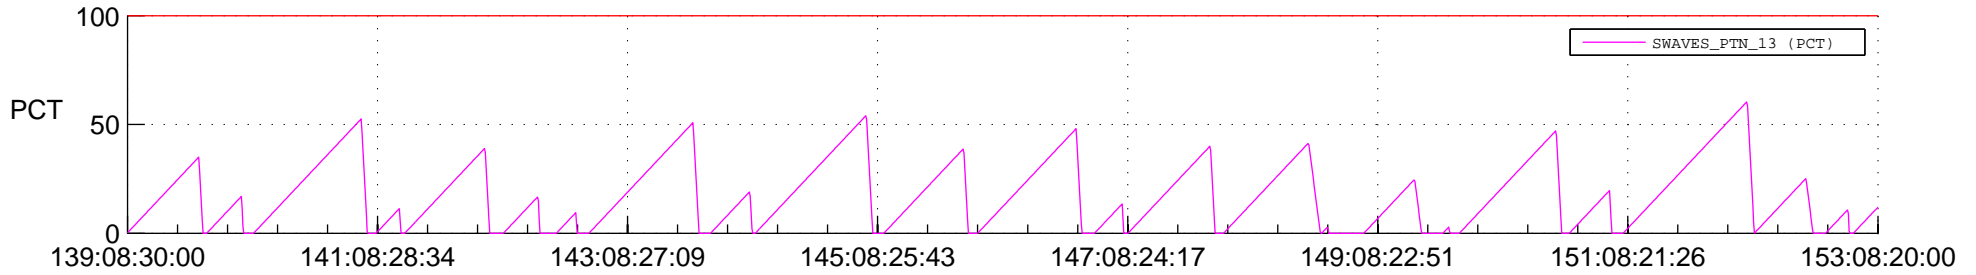

# STEREO AHEAD SSR PCT Full Prediction

## SWAVES\_Percent\_Full\_Prediction

## Spacecraft\_DownLink\_Rate

Ground Time (2021:139:08:30:00.000 -2021:153:08:20:00.000)