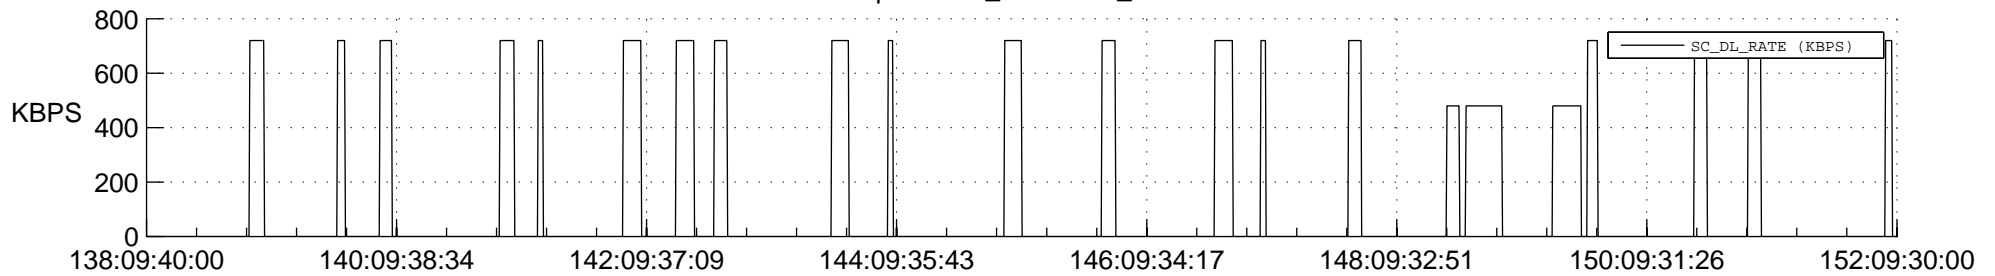

STEREO AHEAD SSR PCT Full Prediction

SWAVES_Percent_Full_Prediction

IMPACT_Percent_Full_Prediction

PLASTIC_Percent_Full_Prediction

Spacecraft_DownLink_Rate

Ground Time (2021:138:09:40:00.000 -2021:152:09:30:00.000)