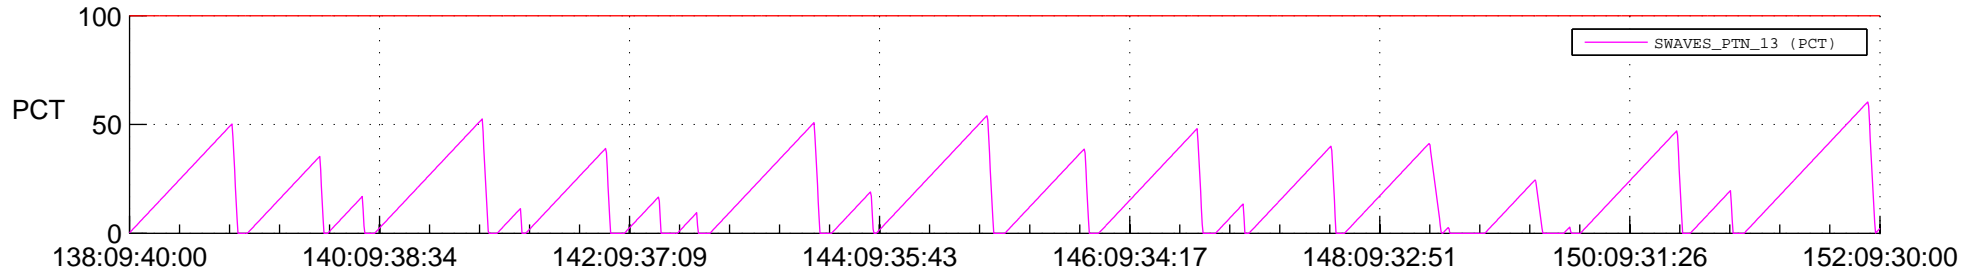

STEREO AHEAD SSR PCT Full Prediction

SWAVES_Percent_Full_Prediction

IMPACT_Percent_Full_Prediction

PLASTIC_Percent_Full_Prediction

Spacecraft_DownLink_Rate

Ground Time (2021:138:09:40:00.000 -2021:152:09:30:00.000)