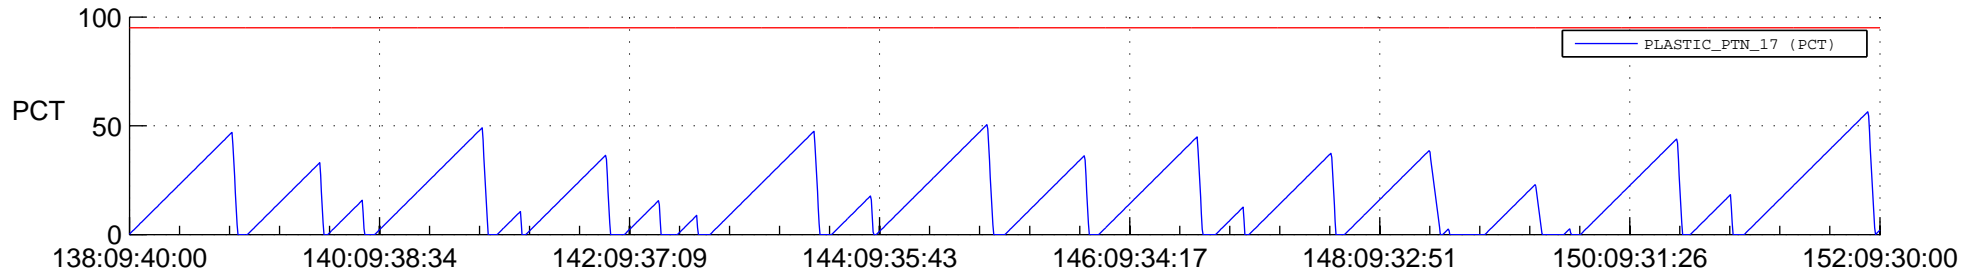

STEREO AHEAD SSR PCT Full Prediction

SWAVES_Percent_Full_Prediction

IMPACT_Percent_Full_Prediction

PLASTIC_Percent_Full_Prediction

Spacecraft_DownLink_Rate

Ground Time (2021:138:09:40:00.000 -2021:152:09:30:00.000)