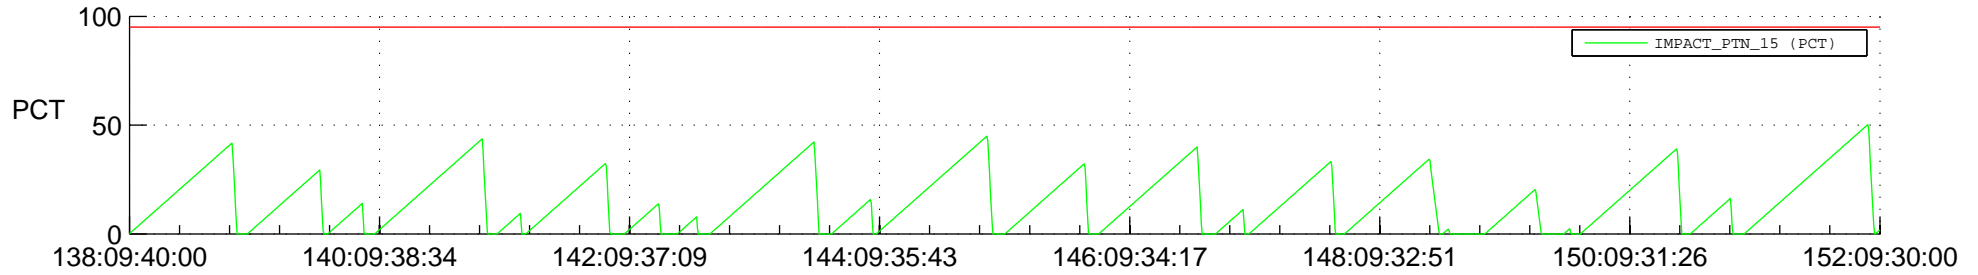

STEREO AHEAD SSR PCT Full Prediction

SWAVES_Percent_Full_Prediction

IMPACT_Percent_Full_Prediction

PLASTIC_Percent_Full_Prediction

Spacecraft_DownLink_Rate

Ground Time (2021:138:09:40:00.000 -2021:152:09:30:00.000)