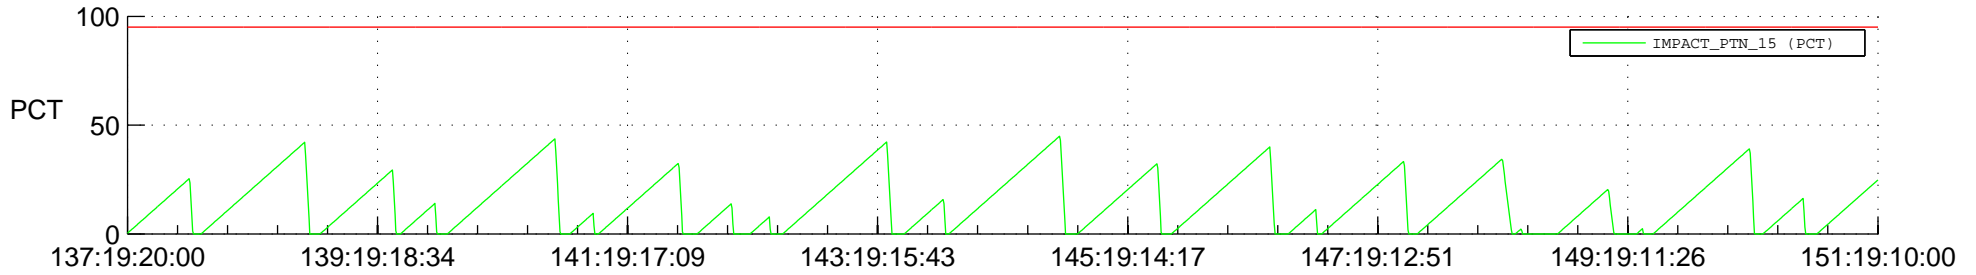

STEREO AHEAD SSR PCT Full Prediction

SWAVES_Percent_Full_Prediction

IMPACT_Percent_Full_Prediction

PLASTIC_Percent_Full_Prediction

Spacecraft_DownLink_Rate

Ground Time (2021:137:19:20:00.000 -2021:151:19:10:00.000)