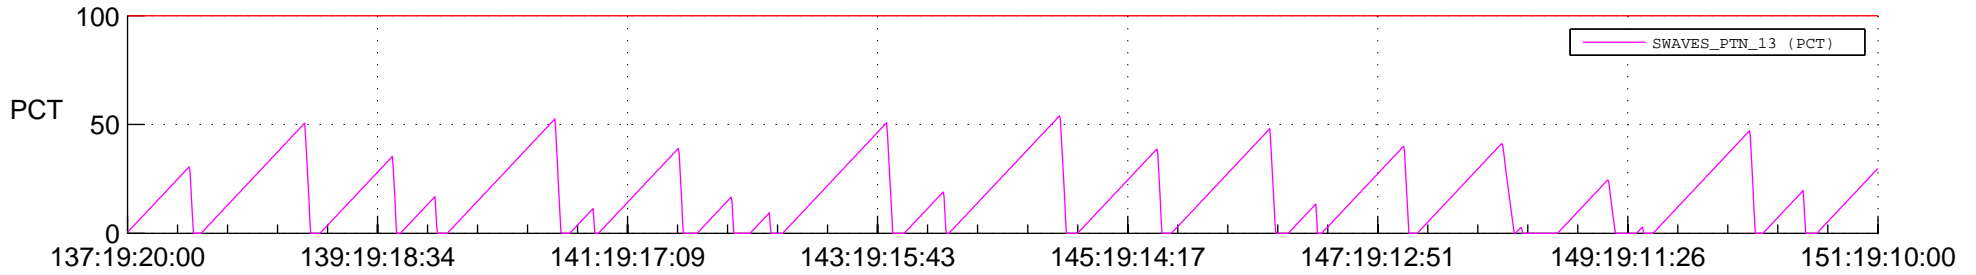

STEREO AHEAD SSR PCT Full Prediction

SWAVES_Percent_Full_Prediction

IMPACT_Percent_Full_Prediction

PLASTIC_Percent_Full_Prediction

Spacecraft_DownLink_Rate

Ground Time (2021:137:19:20:00.000 -2021:151:19:10:00.000)