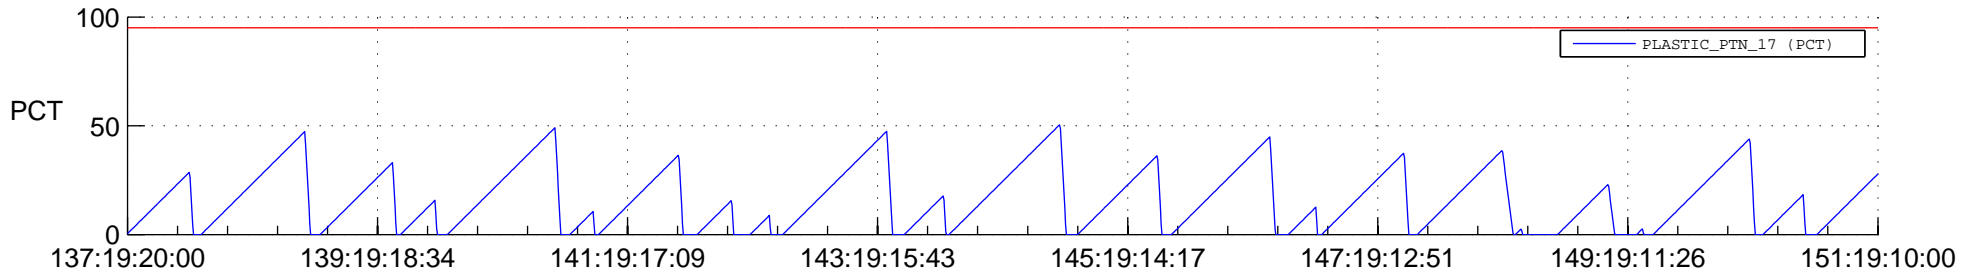

STEREO AHEAD SSR PCT Full Prediction

SWAVES_Percent_Full_Prediction

IMPACT_Percent_Full_Prediction

PLASTIC_Percent_Full_Prediction

Spacecraft_DownLink_Rate

Ground Time (2021:137:19:20:00.000 -2021:151:19:10:00.000)