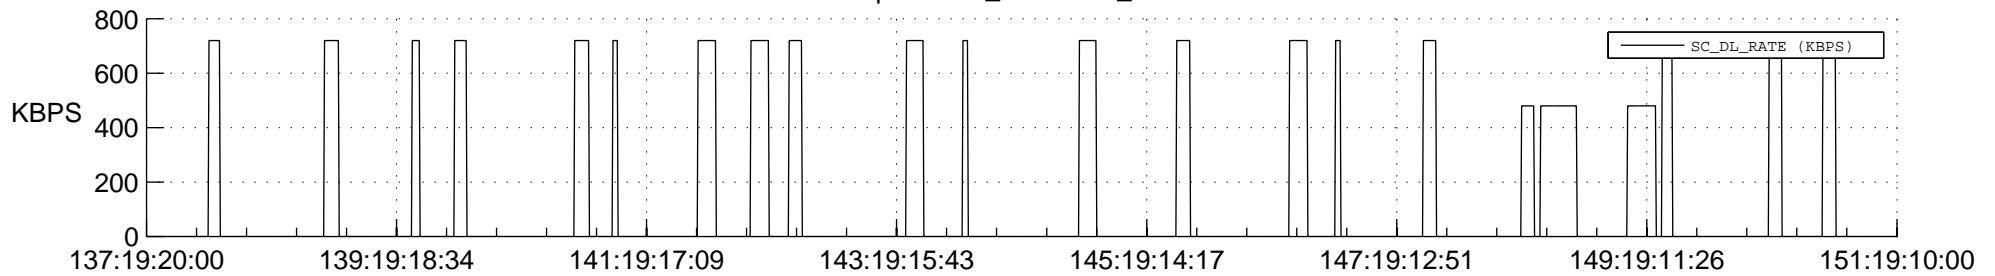

STEREO AHEAD SSR PCT Full Prediction

SWAVES_Percent_Full_Prediction

IMPACT_Percent_Full_Prediction

PLASTIC_Percent_Full_Prediction

Spacecraft_DownLink_Rate

Ground Time (2021:137:19:20:00.000 -2021:151:19:10:00.000)