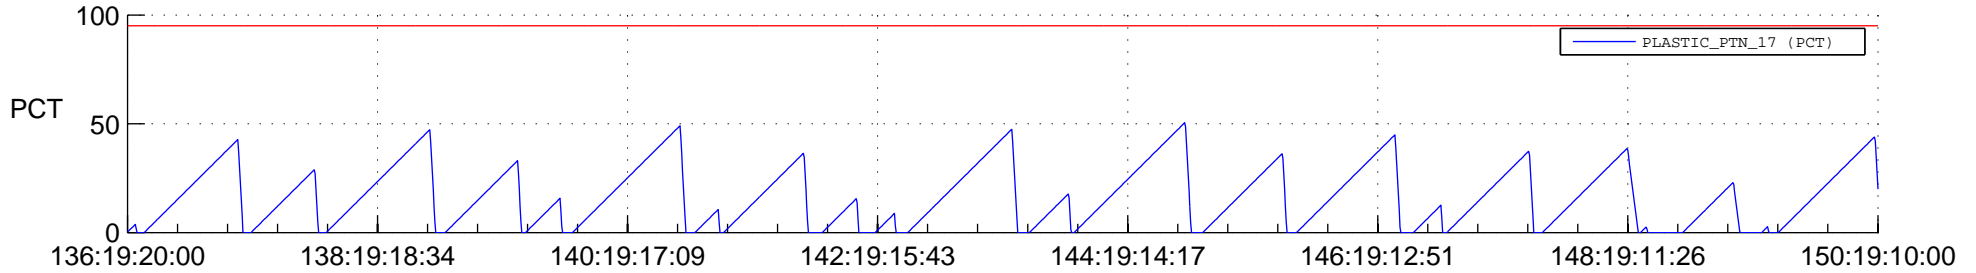

STEREO AHEAD SSR PCT Full Prediction

SWAVES_Percent_Full_Prediction

IMPACT_Percent_Full_Prediction

PLASTIC_Percent_Full_Prediction

Spacecraft_DownLink_Rate