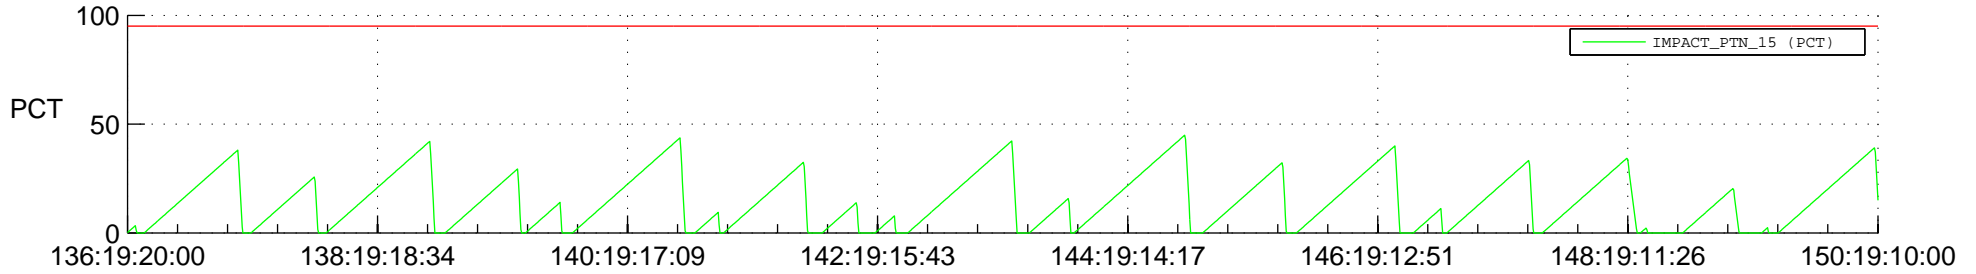

STEREO AHEAD SSR PCT Full Prediction

SWAVES_Percent_Full_Prediction

IMPACT_Percent_Full_Prediction

PLASTIC_Percent_Full_Prediction

Spacecraft_DownLink_Rate