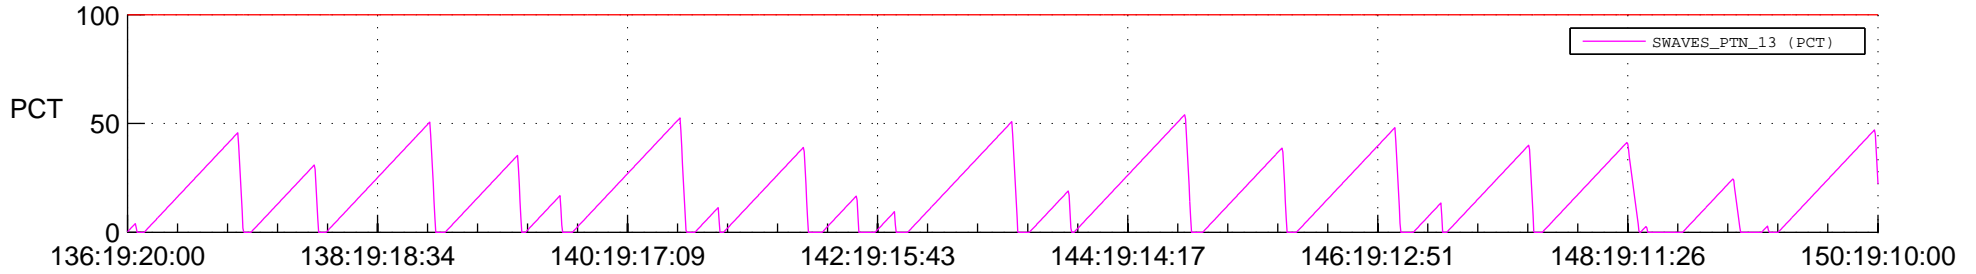

STEREO AHEAD SSR PCT Full Prediction

SWAVES_Percent_Full_Prediction

IMPACT_Percent_Full_Prediction

PLASTIC_Percent_Full_Prediction

Spacecraft_DownLink_Rate