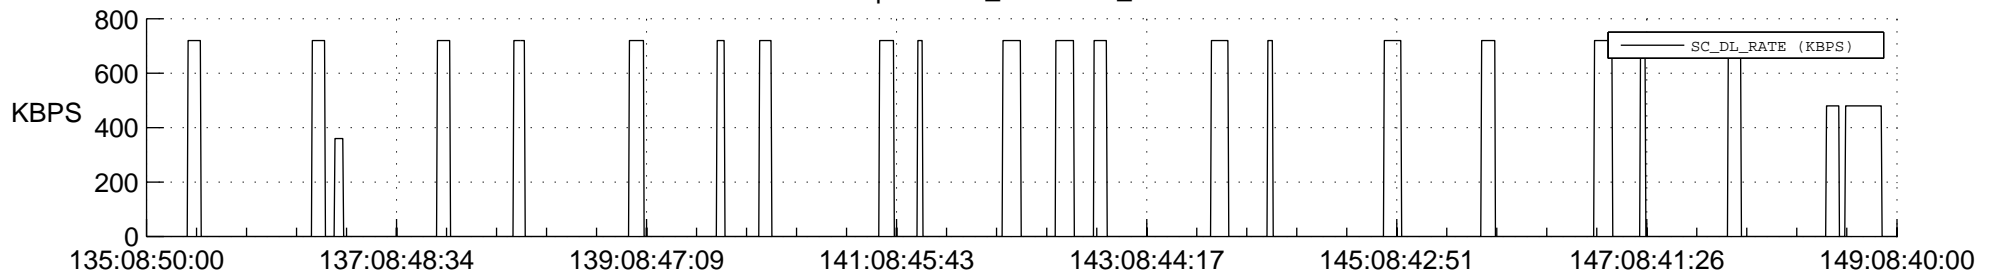

STEREO AHEAD SSR PCT Full Prediction

SWAVES_Percent_Full_Prediction

IMPACT_Percent_Full_Prediction

PLASTIC_Percent_Full_Prediction

Spacecraft_DownLink_Rate

Ground Time (2021:135:08:50:00.000 -2021:149:08:40:00.000)