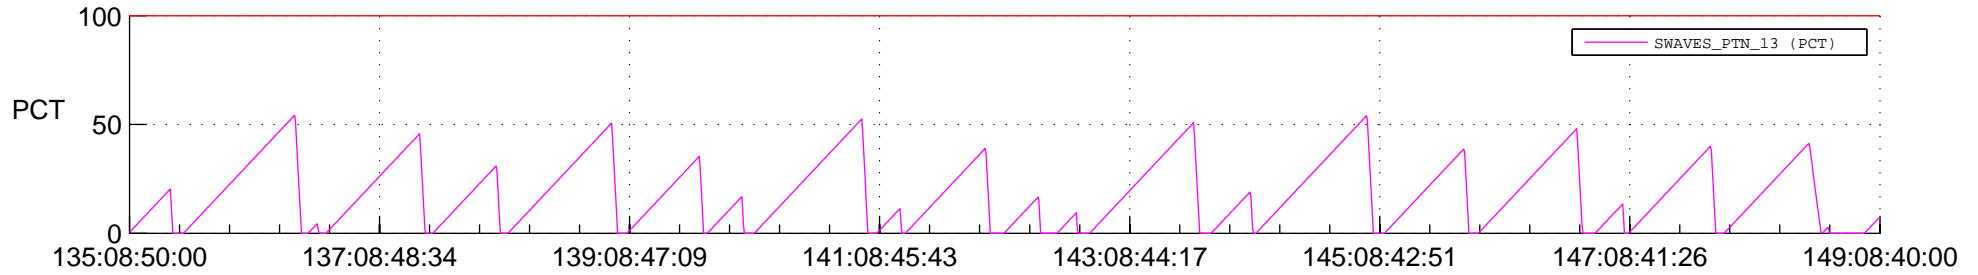

STEREO AHEAD SSR PCT Full Prediction

SWAVES_Percent_Full_Prediction

IMPACT_Percent_Full_Prediction

PLASTIC_Percent_Full_Prediction

Spacecraft_DownLink_Rate

Ground Time (2021:135:08:50:00.000 -2021:149:08:40:00.000)