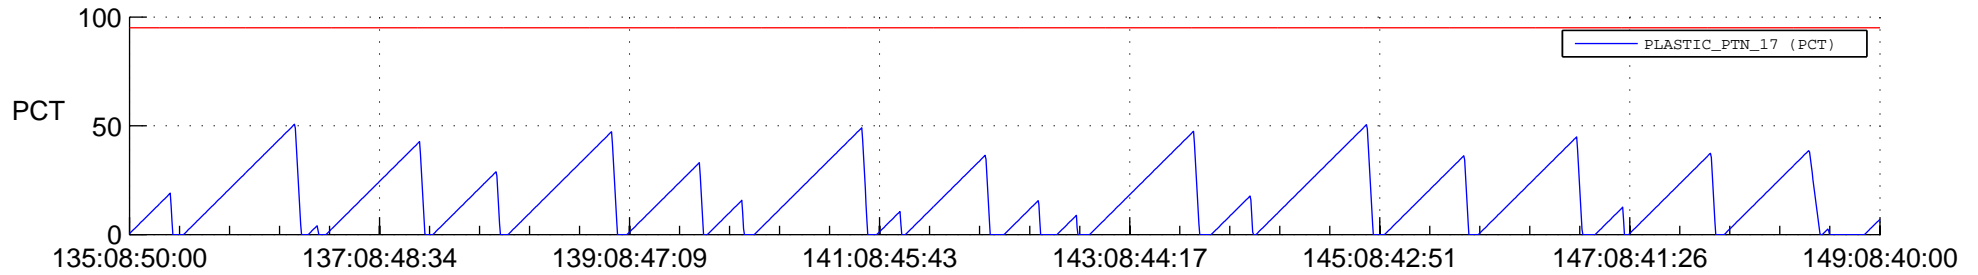

STEREO AHEAD SSR PCT Full Prediction

SWAVES_Percent_Full_Prediction

IMPACT_Percent_Full_Prediction

PLASTIC_Percent_Full_Prediction

Spacecraft_DownLink_Rate

Ground Time (2021:135:08:50:00.000 -2021:149:08:40:00.000)