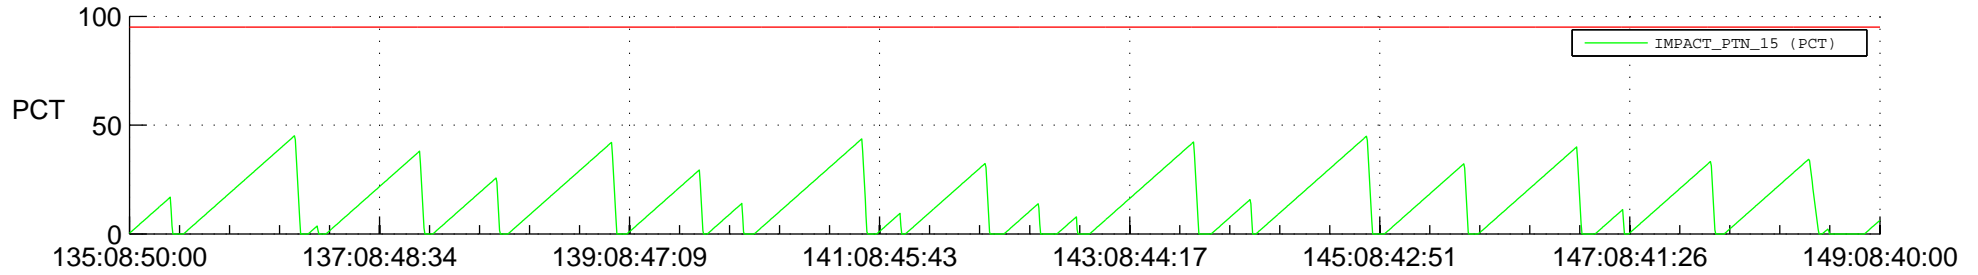

STEREO AHEAD SSR PCT Full Prediction

SWAVES_Percent_Full_Prediction

IMPACT_Percent_Full_Prediction

PLASTIC_Percent_Full_Prediction

Spacecraft_DownLink_Rate

Ground Time (2021:135:08:50:00.000 -2021:149:08:40:00.000)