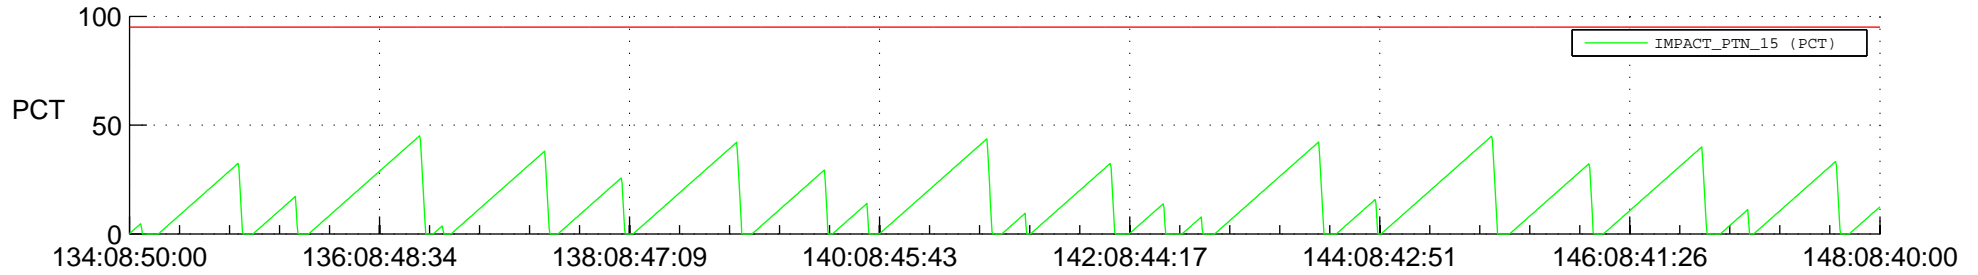

IMPACT_Percent_Full_Prediction