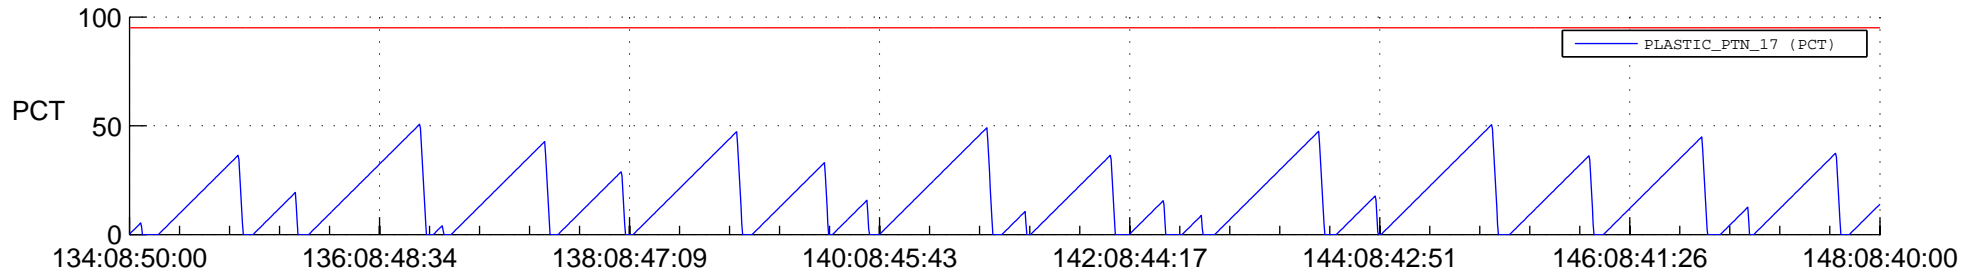

PLASTIC_Percent_Full_Prediction