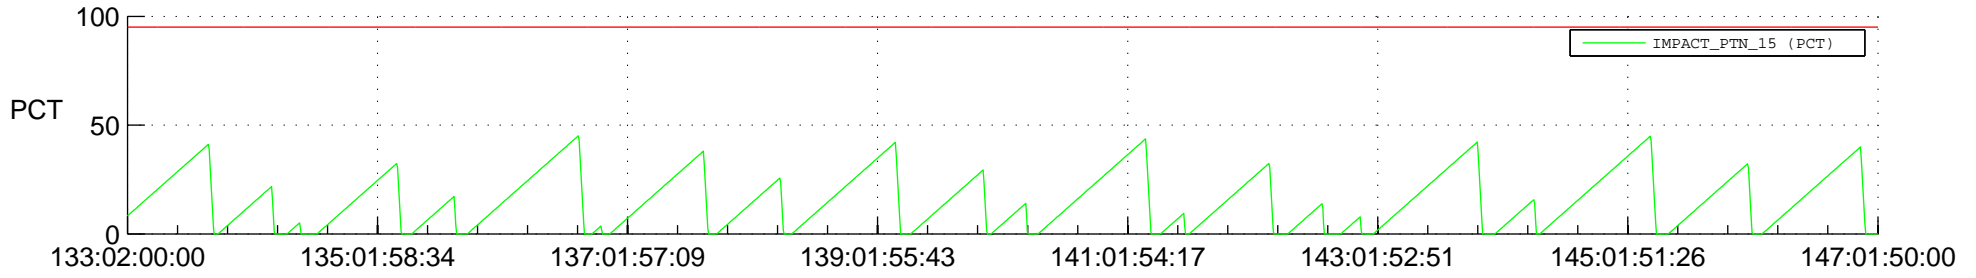

STEREO AHEAD SSR PCT Full Prediction

SWAVES_Percent_Full_Prediction

IMPACT_Percent_Full_Prediction

PLASTIC_Percent_Full_Prediction

Spacecraft_DownLink_Rate