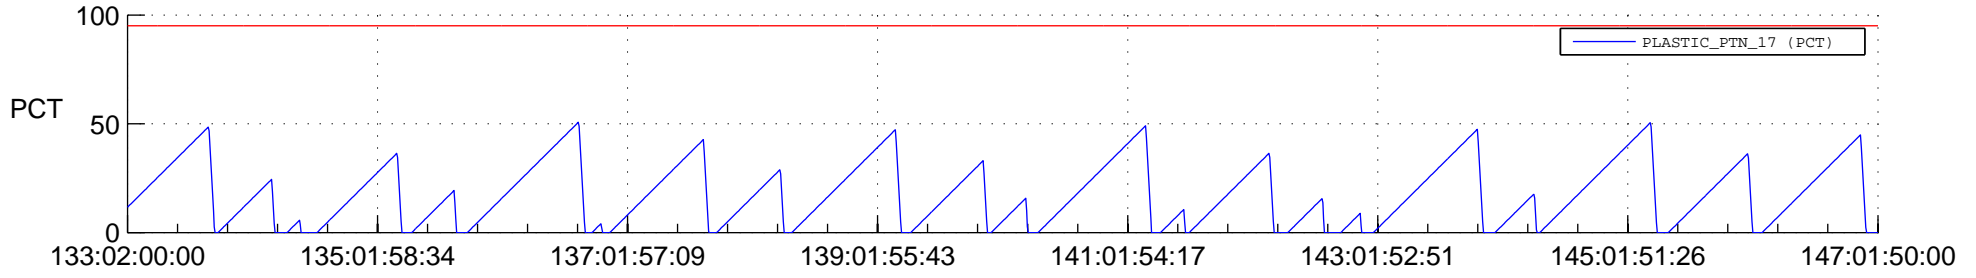

STEREO AHEAD SSR PCT Full Prediction

SWAVES_Percent_Full_Prediction

IMPACT_Percent_Full_Prediction

PLASTIC_Percent_Full_Prediction

Spacecraft_DownLink_Rate