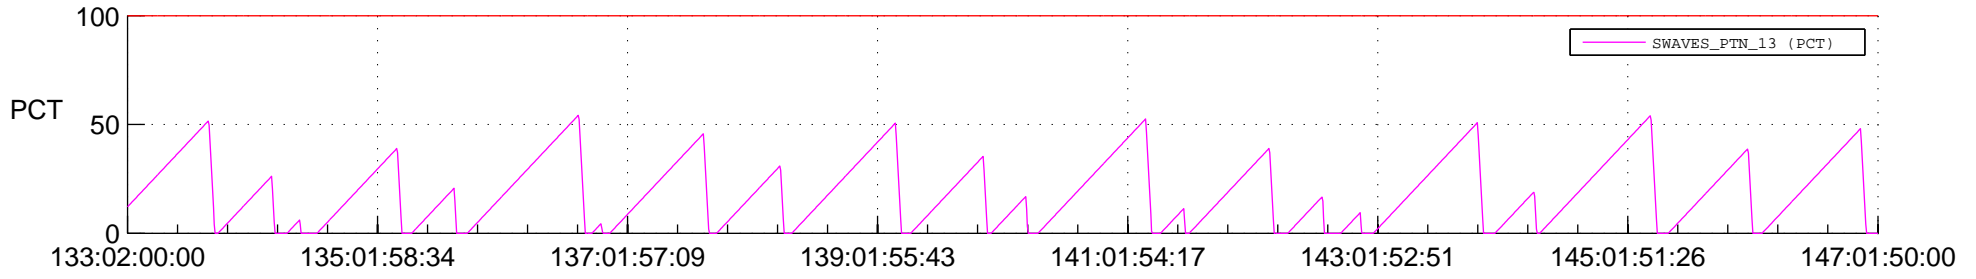

STEREO AHEAD SSR PCT Full Prediction

SWAVES_Percent_Full_Prediction

IMPACT_Percent_Full_Prediction

PLASTIC_Percent_Full_Prediction

Spacecraft_DownLink_Rate