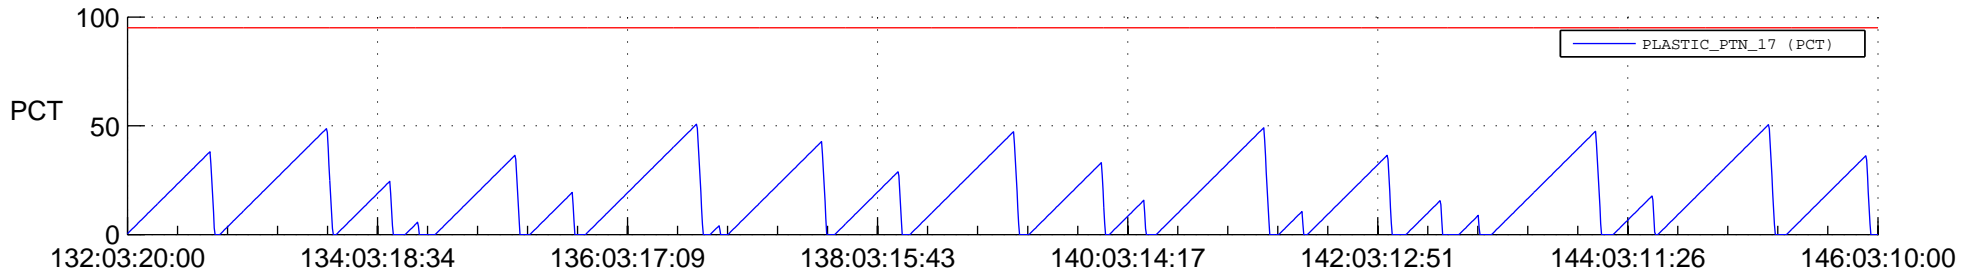

PLASTIC_Percent_Full_Prediction