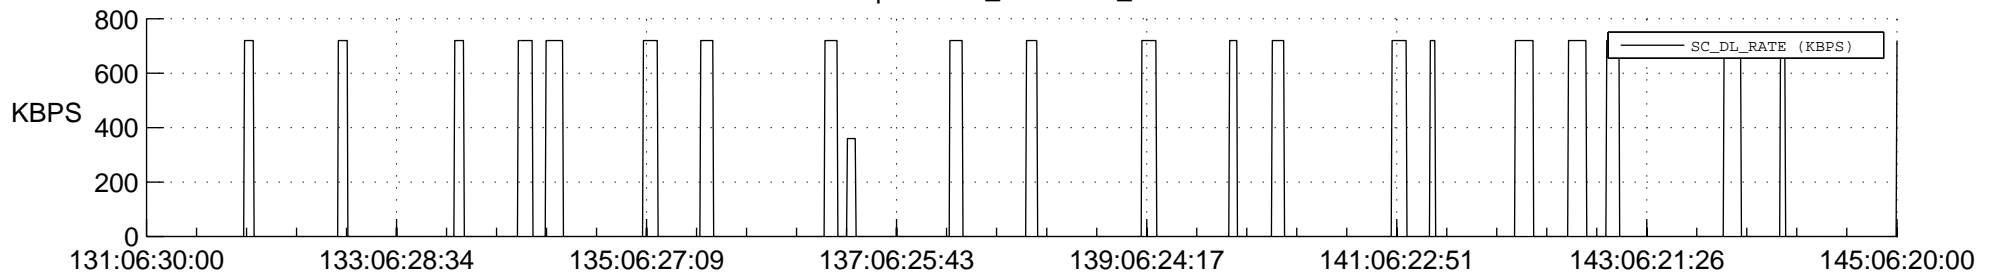

STEREO AHEAD SSR PCT Full Prediction

SWAVES_Percent_Full_Prediction

IMPACT_Percent_Full_Prediction

PLASTIC_Percent_Full_Prediction

Spacecraft_DownLink_Rate

Ground Time (2021:131:06:30:00.000 -2021:145:06:20:00.000)