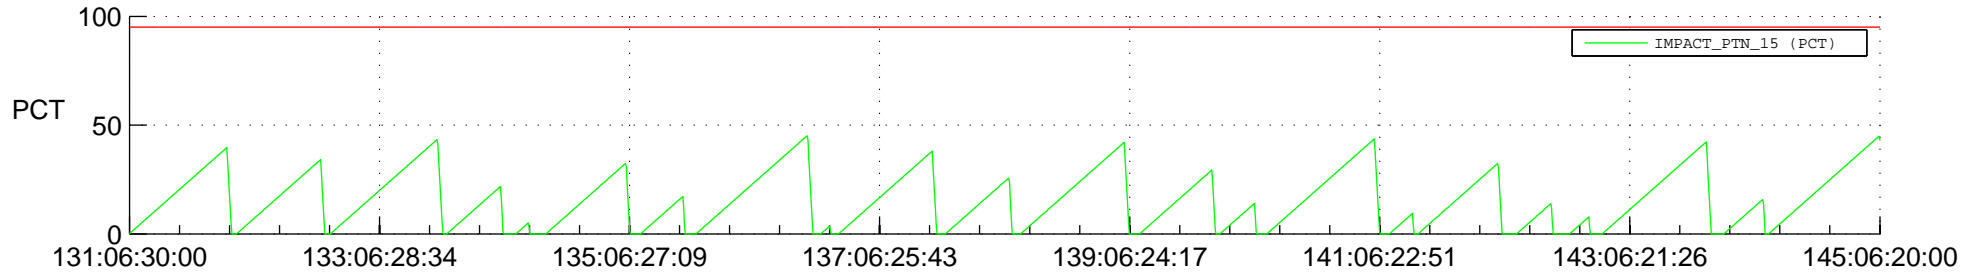

STEREO AHEAD SSR PCT Full Prediction

SWAVES_Percent_Full_Prediction

IMPACT_Percent_Full_Prediction

PLASTIC_Percent_Full_Prediction

Spacecraft_DownLink_Rate

Ground Time (2021:131:06:30:00.000 -2021:145:06:20:00.000)