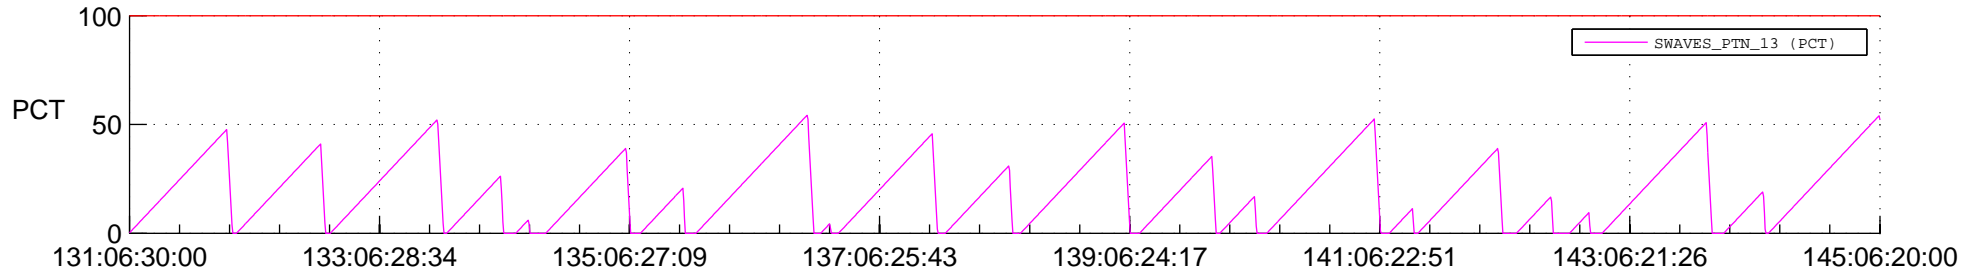

STEREO AHEAD SSR PCT Full Prediction

SWAVES_Percent_Full_Prediction

IMPACT_Percent_Full_Prediction

PLASTIC_Percent_Full_Prediction

Spacecraft_DownLink_Rate

Ground Time (2021:131:06:30:00.000 -2021:145:06:20:00.000)