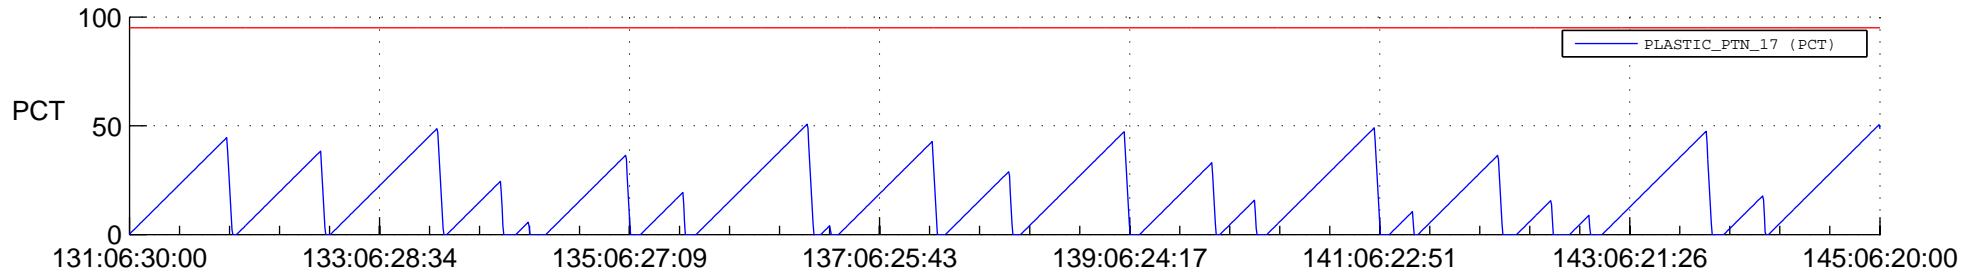

STEREO AHEAD SSR PCT Full Prediction

SWAVES_Percent_Full_Prediction

IMPACT_Percent_Full_Prediction

PLASTIC_Percent_Full_Prediction

Spacecraft_DownLink_Rate

Ground Time (2021:131:06:30:00.000 -2021:145:06:20:00.000)