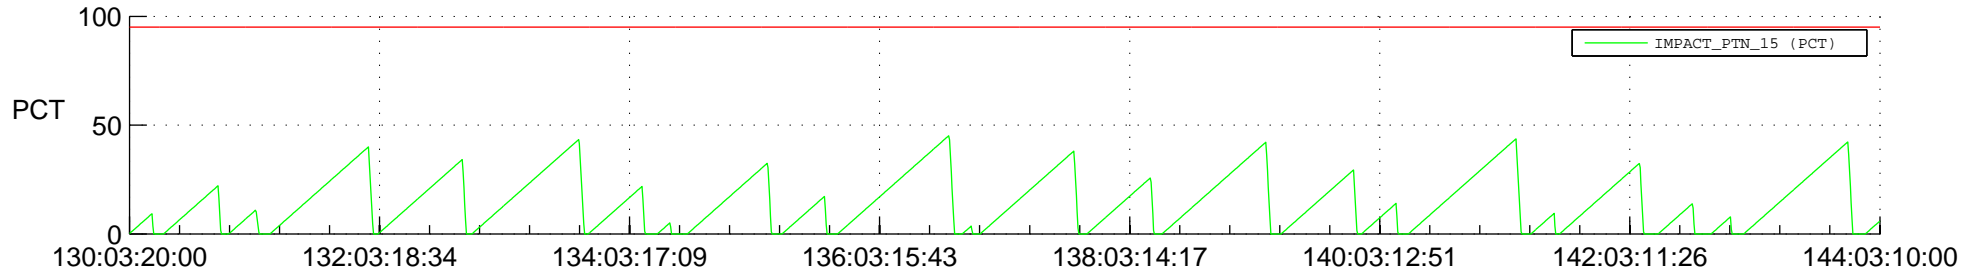

STEREO AHEAD SSR PCT Full Prediction

SWAVES_Percent_Full_Prediction

IMPACT_Percent_Full_Prediction

PLASTIC_Percent_Full_Prediction

Spacecraft_DownLink_Rate