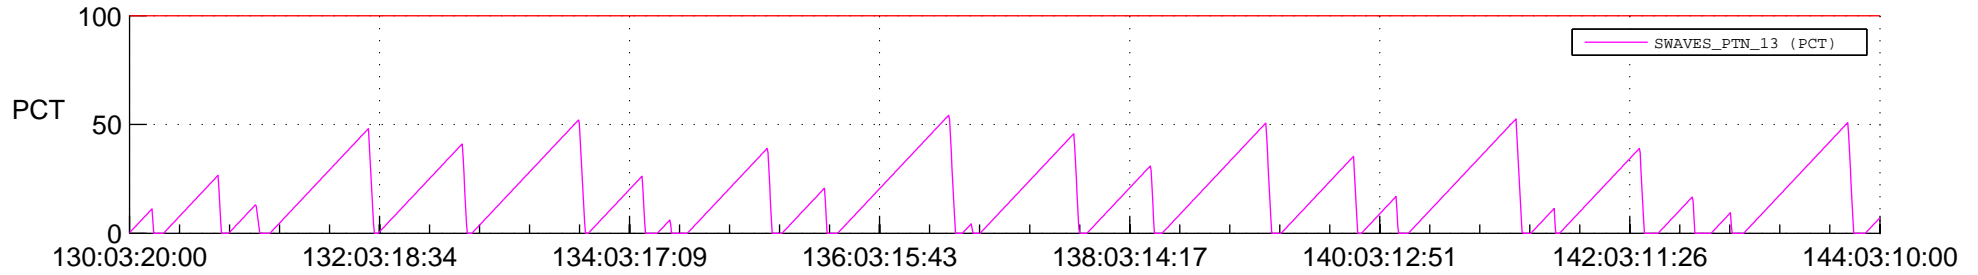

STEREO AHEAD SSR PCT Full Prediction

SWAVES_Percent_Full_Prediction

IMPACT_Percent_Full_Prediction

PLASTIC_Percent_Full_Prediction

Spacecraft_DownLink_Rate