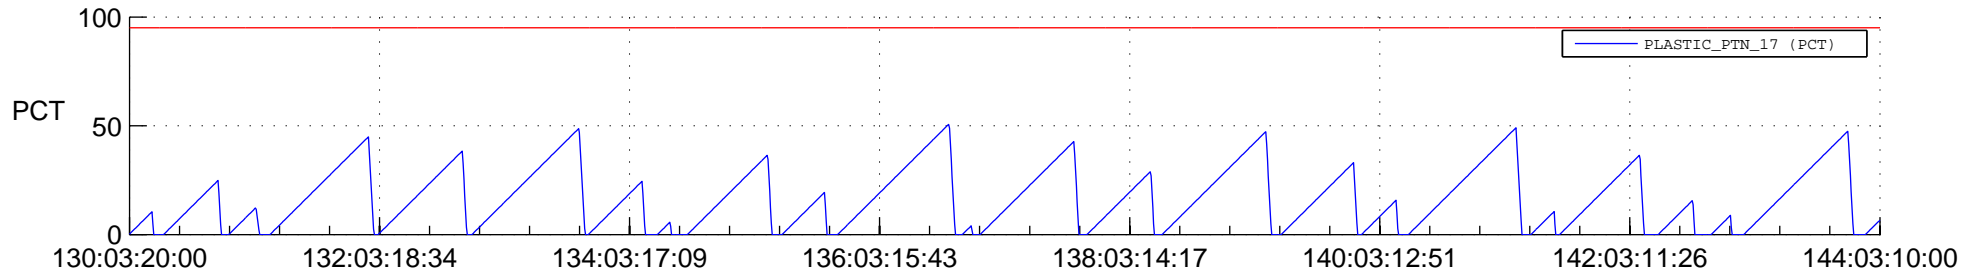

STEREO AHEAD SSR PCT Full Prediction

SWAVES_Percent_Full_Prediction

IMPACT_Percent_Full_Prediction

PLASTIC_Percent_Full_Prediction

Spacecraft_DownLink_Rate